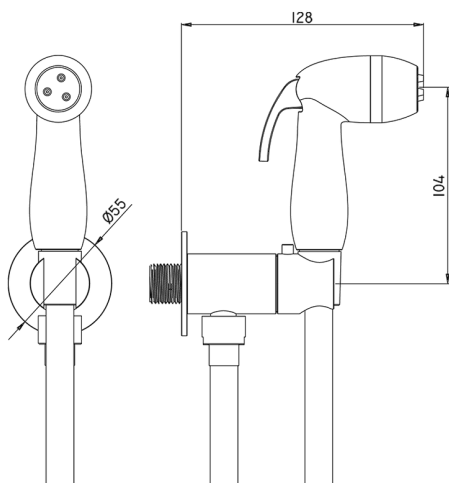

## Toilet-jet handshower set COMMUNITY\_NM007920

MODEL **NM007920**

Toilet-jet handshower set, round wall bracket, single water opening, ABS Toilet-jet handshower, 120 cm PVC flexible hose

AVAILABLE FINISHINGS

CHARACTERISTICS

**Toilet-jet handshower**