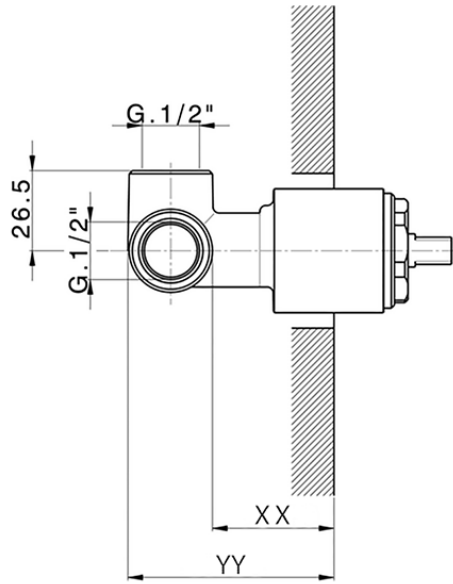

Exposed part for concealed S.L. shower valve NUOVA EGO_NE003000

NE003000

<https://en.huberitalia.com/exposed-part-for-concealed-s-l-shower-valve-nuova-ego-ne003000>

Piastra/Plate/Plaque/Platte/Placa
 2-3mm: XX 27-47 YY 54-74
 10mm: XX 16-40 YY 43-68

ZB005301

<https://en.huberitalia.com/concealed-single-lever-shower-mixer-concealed-zb005301>

Piastra/Plate/Plaque/Platte/Placa

2-3mm: XX 27-47 YY 54-74

10mm: XX 16-40 YY 43-68

ZB005300

<https://en.huberitalia.com/concealed-single-lever-shower-valve-concealed-zb005300>