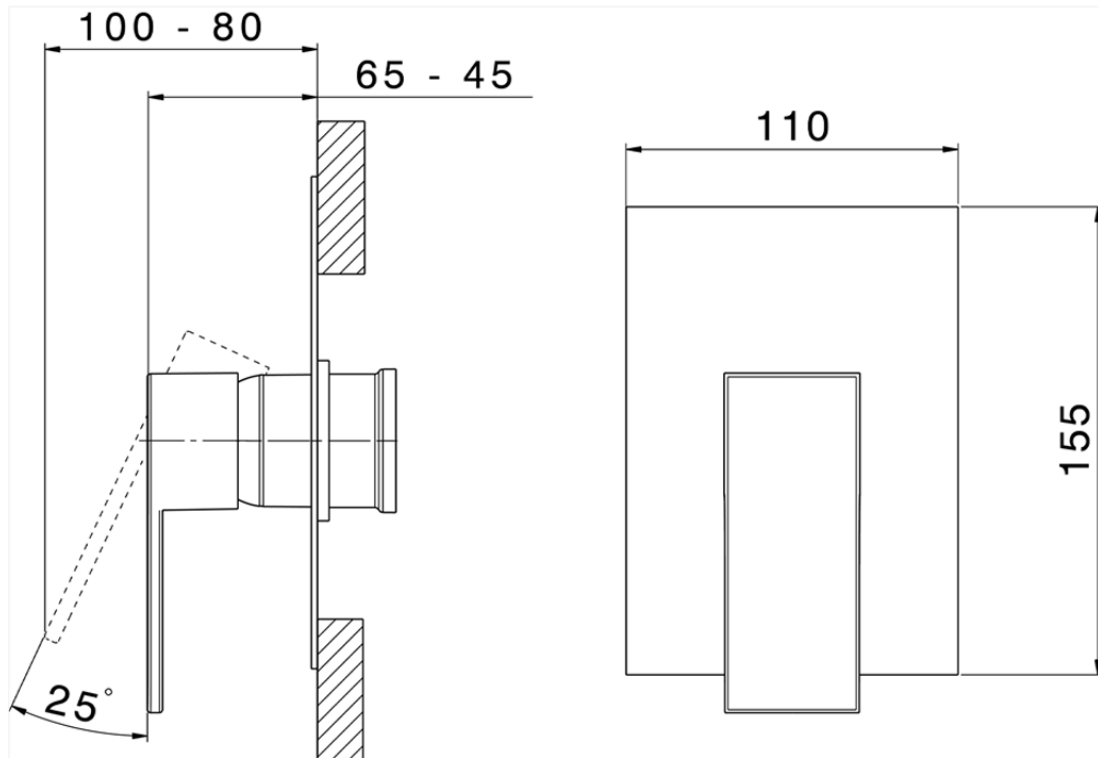

Exposed part for concealed S.L. shower valve NUOVA EGO_NE003000

NE003000

<https://en.huberitalia.com/exposed-part-for-concealed-s-l-shower-valve-nuova-ego-ne003000>

Piastra/Plate/Plaque/Platte/Placa
 2-3mm: XX 27-47 YY 54-74
 10mm: XX 16-40 YY 43-68

ZB005301

<https://en.huberitalia.com/concealed-single-lever-shower-mixer-concealed-zb005301>

Piastra/Plate/Plaque/Platte/Placa

2-3mm: XX 27-47 YY 54-74

10mm: XX 16-40 YY 43-68

ZB005300

<https://en.huberitalia.com/concealed-single-lever-shower-valve-concealed-zb005300>