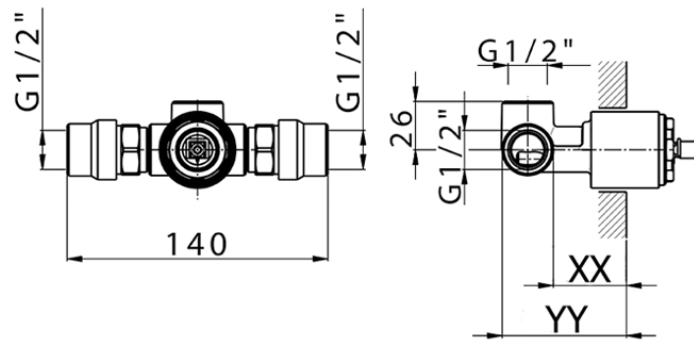

Exposed part for concealed S.L. shower valve NUOVA EGO_NE003000

NE003000

<https://en.huberitalia.com/exposed-part-for-concealed-s-l-shower-valve-nuova-ego-ne003000>

Piastra/Plate/Plaque/Platte/Placa
 2-3mm: XX 27-47 YY 54-74
 10mm: XX 16-40 YY 43-68

ZB005301

<https://en.huberitalia.com/concealed-single-lever-shower-mixer-concealed-zb005301>

Piastra/Plate/Plaque/Platte/Placa

2-3mm: XX 27-47 YY 54-74

10mm: XX 16-40 YY 43-68

ZB005300

<https://en.huberitalia.com/concealed-single-lever-shower-valve-concealed-zb005300>