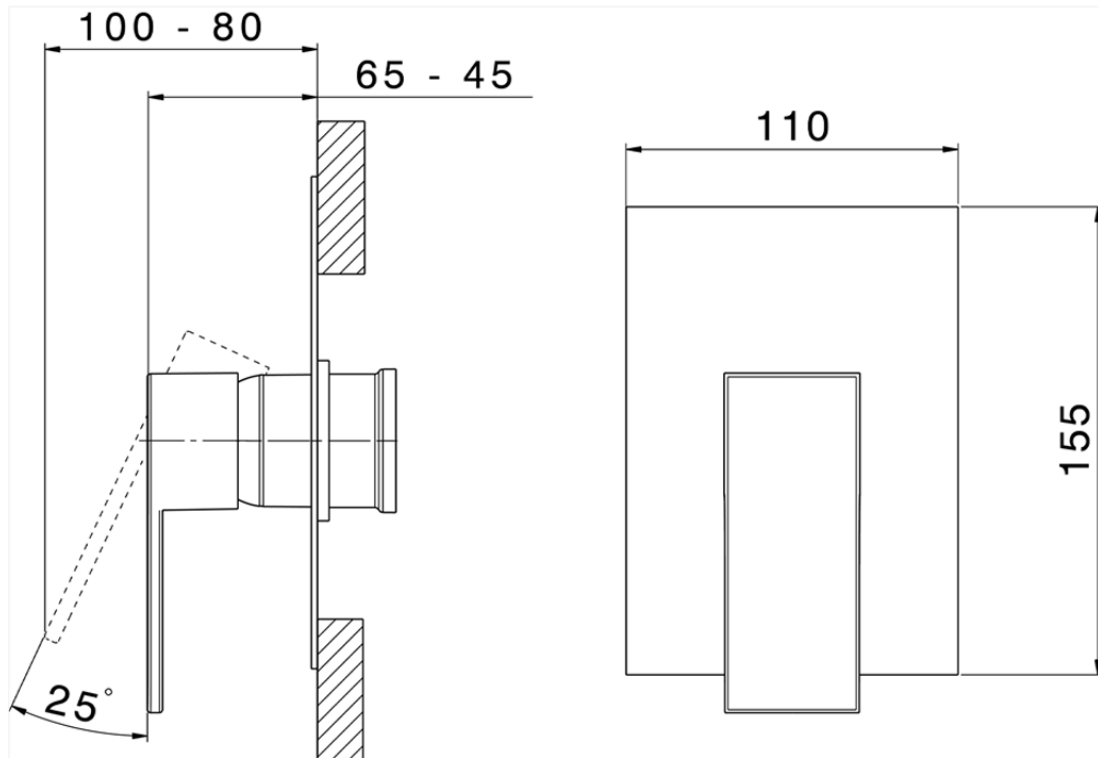

## Exposed part for concealed S.L. shower valve NUOVA EGO\_NE003000

NE003000

<https://en.huberitalia.com/exposed-part-for-concealed-s-l-shower-valve-nuova-ego-ne003000>

**Piastra/Plate/Plaque/Platte/Placa**

2-3mm: XX 27-47 YY 54-74

10mm: XX 16-40 YY 43-68

ZB005301

<https://en.huberitalia.com/concealed-single-lever-shower-mixer-concealed-zb005301>

Piastra/Plate/Plaque/Platte/Placa

2-3mm: XX 27-47 YY 54-74

10mm: XX 16-40 YY 43-68

ZB005300

<https://en.huberitalia.com/concealed-single-lever-shower-valve-concealed-zb005300>

2026-04-06