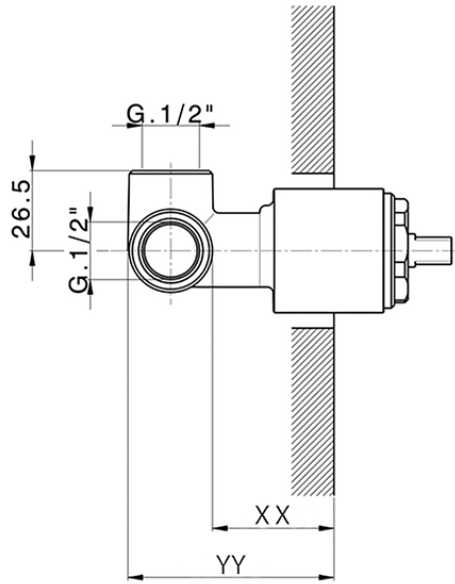

## Exposed part for concealed S.L. shower valve NUOVA EGO\_NE003000

NE003000

<https://en.huberitalia.com/exposed-part-for-concealed-s-l-shower-valve-nuova-ego-ne003000>

**Piastra/Plate/Plaque/Platte/Placa**

2-3mm: XX 27-47 YY 54-74

10mm: XX 16-40 YY 43-68

ZB005301

<https://en.huberitalia.com/concealed-single-lever-shower-mixer-concealed-zb005301>

Piastra/Plate/Plaque/Platte/Placa

2-3mm: XX 27-47 YY 54-74

10mm: XX 16-40 YY 43-68

ZB005300

<https://en.huberitalia.com/concealed-single-lever-shower-valve-concealed-zb005300>

2026-04-06