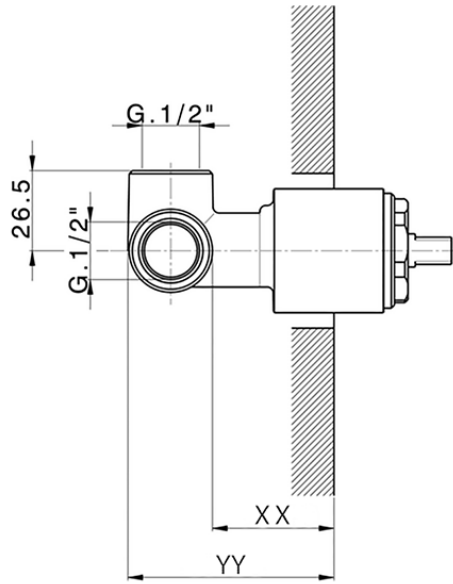

Exposed part for concealed S.L. shower valve NUOVA EGO_NE003000

NE003000

<https://en.huberitalia.com/exposed-part-for-concealed-s-l-shower-valve-nuova-ego-ne003000>

Piastra/Plate/Plaque/Platte/Placa

2-3mm: XX 27-47 YY 54-74

10mm: XX 16-40 YY 43-68

ZB005301

<https://en.huberitalia.com/concealed-single-lever-shower-mixer-concealed-zb005301>

Piastra/Plate/Plaque/Platte/Placa

2-3mm: XX 27-47 YY 54-74

10mm: XX 16-40 YY 43-68

ZB005300

<https://en.huberitalia.com/concealed-single-lever-shower-valve-concealed-zb005300>

2026-06-13