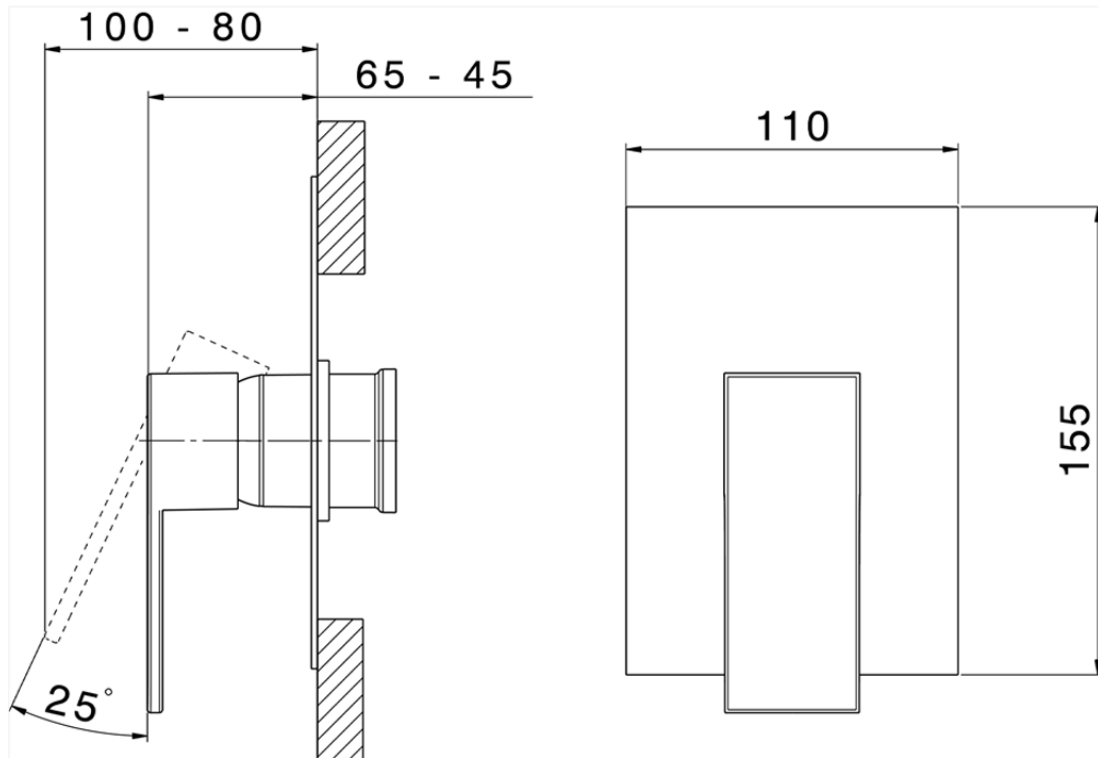

## Exposed part for concealed S.L. shower valve NUOVA EGO\_NE003000

NE003000

<https://en.huberitalia.com/exposed-part-for-concealed-s-l-shower-valve-nuova-ego-ne003000>

## Piastra/Plate/Plaque/Platte/Placa

2-3mm: XX 27-47 YY 54-74

10mm: XX 16-40 YY 43-68

ZB005301

<https://en.huberitalia.com/concealed-single-lever-shower-mixer-concealed-zb005301>

Piastra/Plate/Plaque/Platte/Placa

2-3mm: XX 27-47 YY 54-74

10mm: XX 16-40 YY 43-68

ZB005300

<https://en.huberitalia.com/concealed-single-lever-shower-valve-concealed-zb005300>

2026-05-01