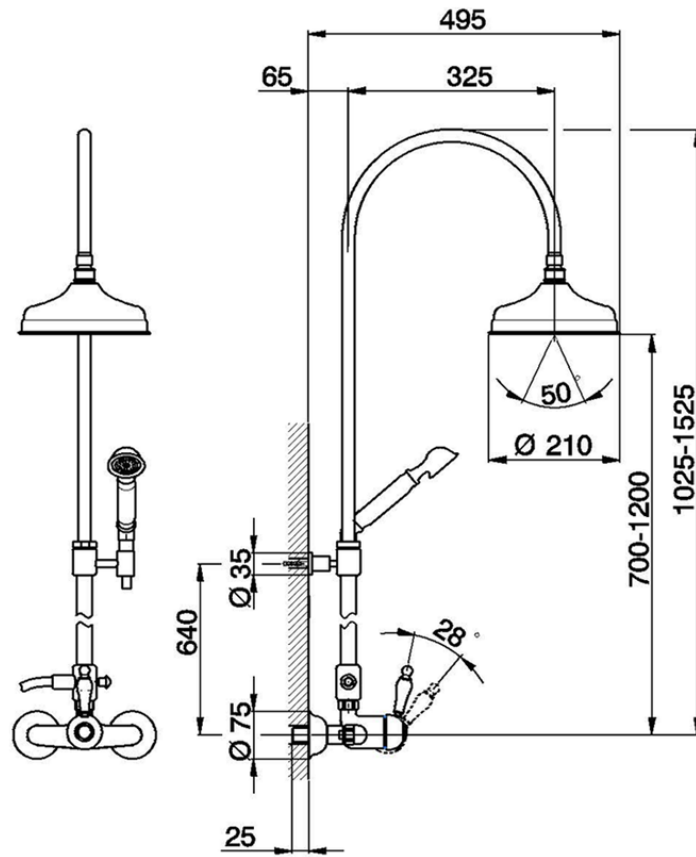

2-function single lever shower set CROISSETTE\_CM004050

CM004050

<https://en.huberitalia.com/2-function-single-lever-shower-set-croisette-cm004050>

2024-12-23