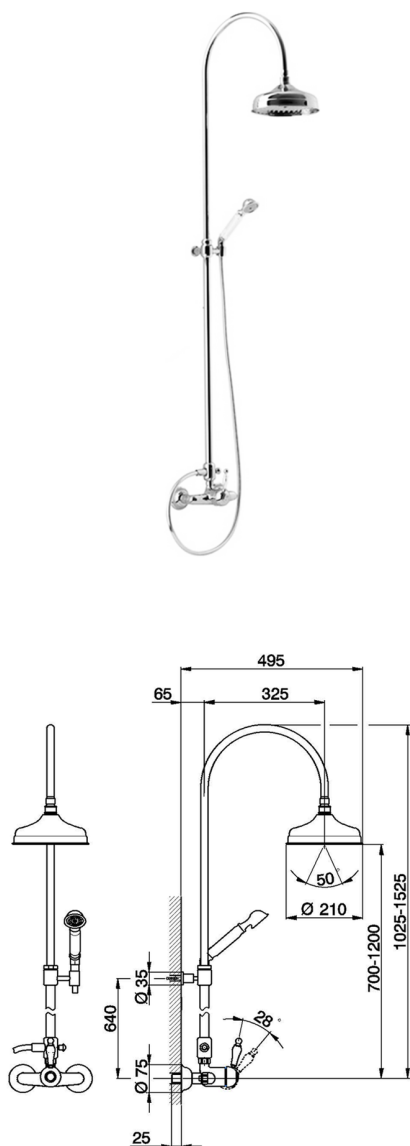

2-function single lever shower set CROISSETTE_CM004050

MODEL **CM004050**

2-function single lever shower set, 2-outlet diverter, adjustable riser column, sliding handshower bracket, classic D.53 mm Brass one spray handshower, D.210 mm Brass round showerhead, 150 cm Brass Flexible Hose

AVAILABLE FINISHINGS

-  **21** 21 Chrome
-  **27** 27 Old Bronze
-  **2G** 2G Antique Gold
-  **2W** 2W Brushed Gold

CHARACTERISTICS

Cartridge Spare Parts **ZZ92909000**

43 mm Cartridge

2024-12-23