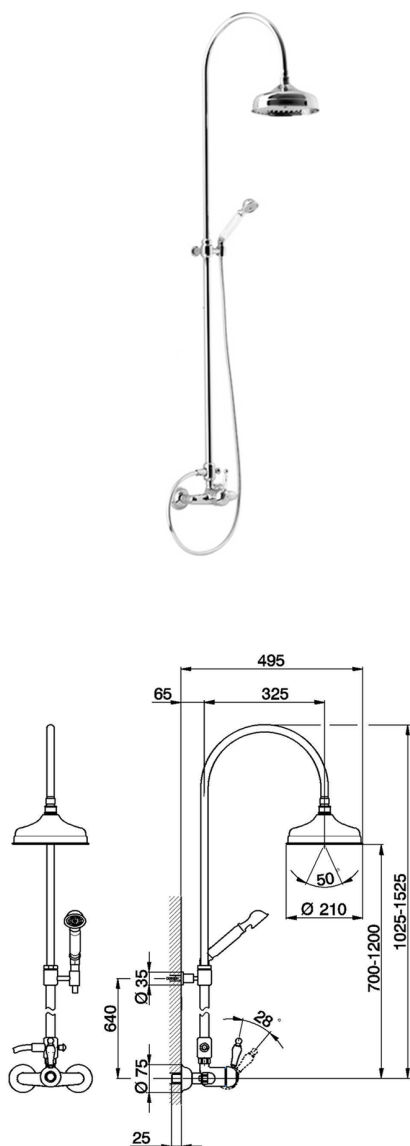

2-function single lever shower set CROISSETTE_CM004050

MODEL **CM004050**

2-function single lever shower set, 2-outlet diverter, adjustable riser column, sliding handshower bracket, classic D.53 mm Brass one spray handshower, D.210 mm Brass round showerhead, 150 cm Brass Flexible Hose

AVAILABLE FINISHINGS

-  **21** 21 Chrome
-  **27** 27 Old Bronze
-  **2G** 2G Antique Gold
-  **2W** 2W Brushed Gold

CHARACTERISTICS

Cartridge Spare Parts **ZZ92909000**

43 mm Cartridge

2024-12-18