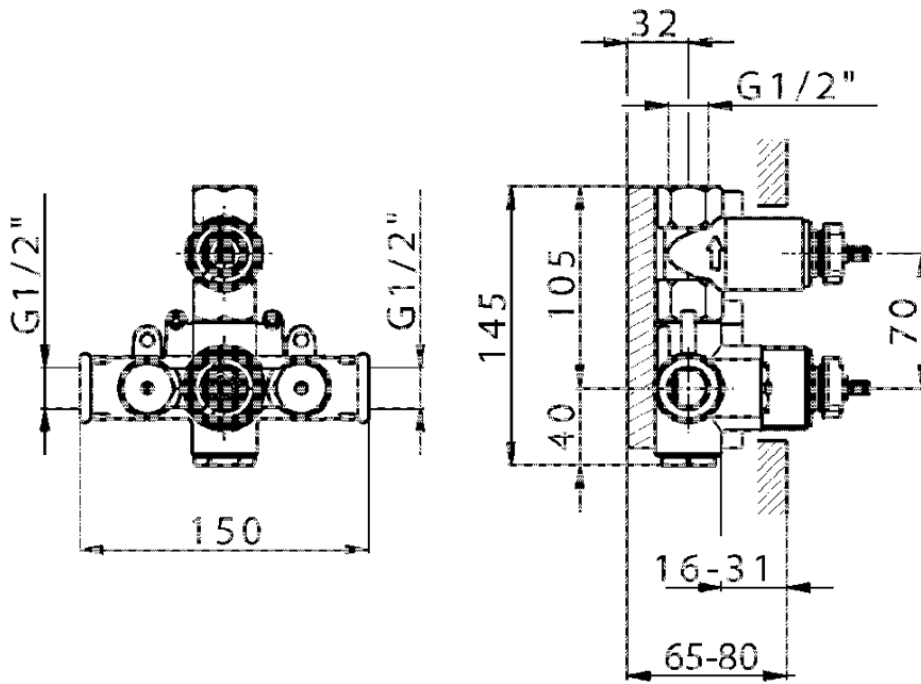

## Exposed part for 1-outlet con.thermo.shower valve VICTORIAN\_VT007280

VT007280

<https://en.huberitalia.com/exposed-part-for-1-outlet-con-thermo-shower-valve-victorian-vt007280>

ZB007341

<https://en.huberitalia.com/1-outlet-concealed-thermostatic-shower-valve-concealed-zb007341>

ZB007281

<https://en.huberitalia.com/1-outlet-concealed-thermostatic-shower-valve-concealed-zb007281>

2026-04-09