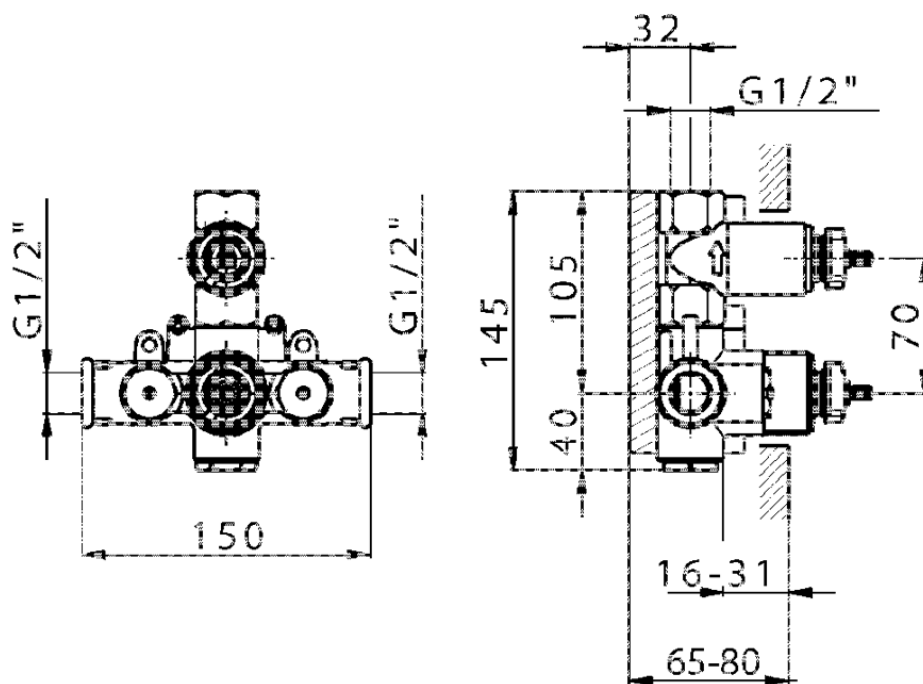

Exposed part for 1-outlet con.thermo.shower valve VICTORIAN_VT007280

VT007280

<https://en.huberitalia.com/exposed-part-for-1-outlet-con-thermo-shower-valve-victorian-vt007280>

ZB007341

<https://en.huberitalia.com/1-outlet-concealed-thermostatic-shower-valve-concealed-zb007341>

ZB007281

<https://en.huberitalia.com/1-outlet-concealed-thermostatic-shower-valve-concealed-zb007281>

2026-06-27