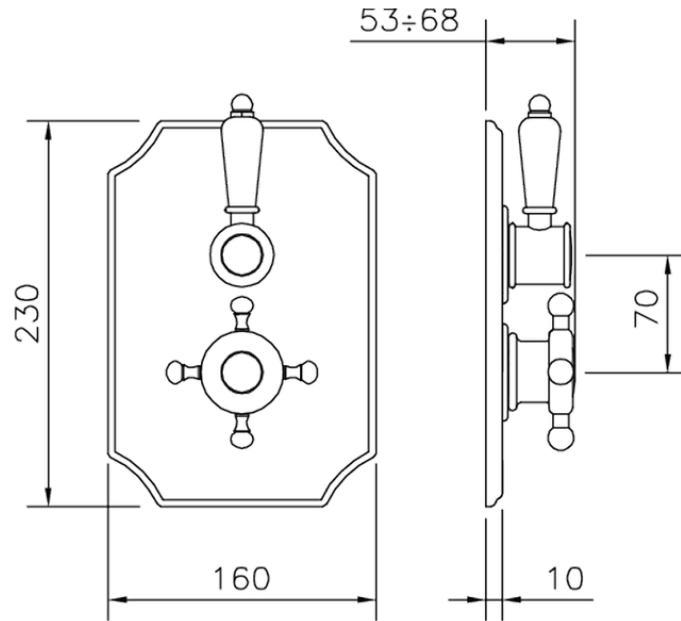

Exposed part for 1-outlet con.thermo.shower valve VICTORIAN_VT007280

VT007280

<https://en.huberitalia.com/exposed-part-for-1-outlet-con-thermo-shower-valve-victorian-vt007280>

ZB007341

<https://en.huberitalia.com/1-outlet-concealed-thermostatic-shower-valve-concealed-zb007341>

ZB007281

<https://en.huberitalia.com/1-outlet-concealed-thermostatic-shower-valve-concealed-zb007281>

2026-06-27