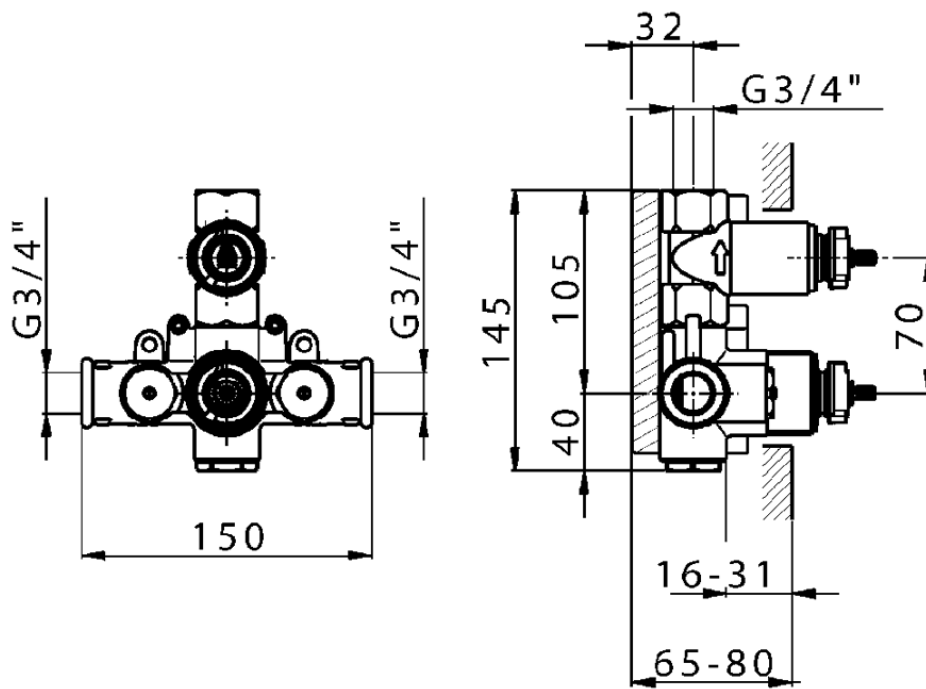

## Exposed part for 1-outlet con.thermo.shower valve VICTORIAN\_VT007280

VT007280

<https://en.huberitalia.com/exposed-part-for-1-outlet-con-thermo-shower-valve-victorian-vt007280>

ZB007341

<https://en.huberitalia.com/1-outlet-concealed-thermostatic-shower-valve-concealed-zb007341>

ZB007281

<https://en.huberitalia.com/1-outlet-concealed-thermostatic-shower-valve-concealed-zb007281>

2026-04-09