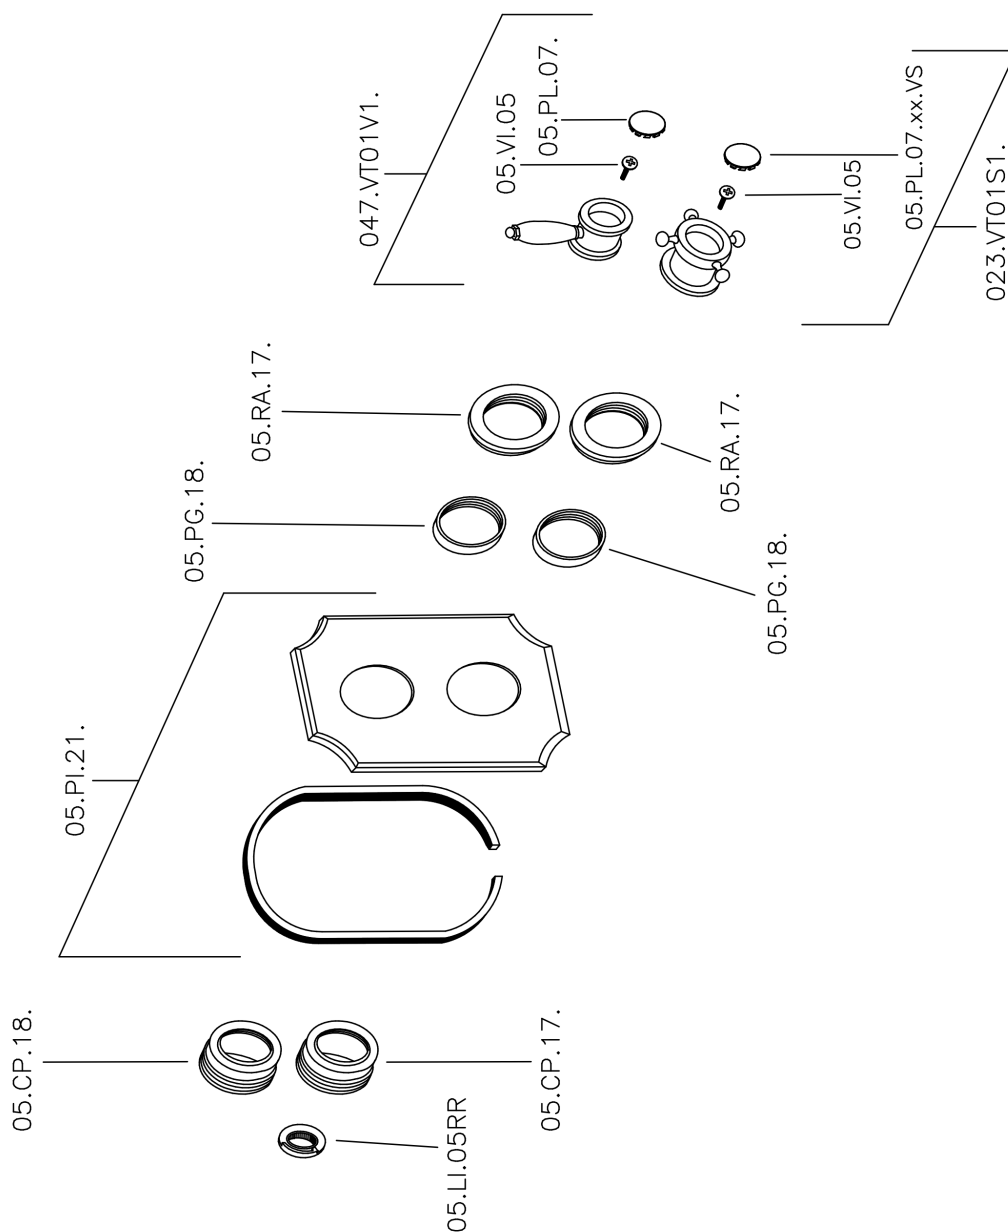

Exposed part for 1-outlet con.thermo.shower valve VICTORIAN_VT007280

VT007280

<https://en.huberitalia.com/exposed-part-for-1-outlet-con-thermo-shower-valve-victorian-vt007280>

1-outlet Concealed thermostatic shower valve CONCEALED_ZB007341

ZB007341

<https://en.huberitalia.com/1-outlet-concealed-thermostatic-shower-valve-concealed-zb007341>

1-outlet Concealed thermostatic shower valve CONCEALED_ZB007281

ZB007281

<https://en.huberitalia.com/1-outlet-concealed-thermostatic-shower-valve-concealed-zb007281>