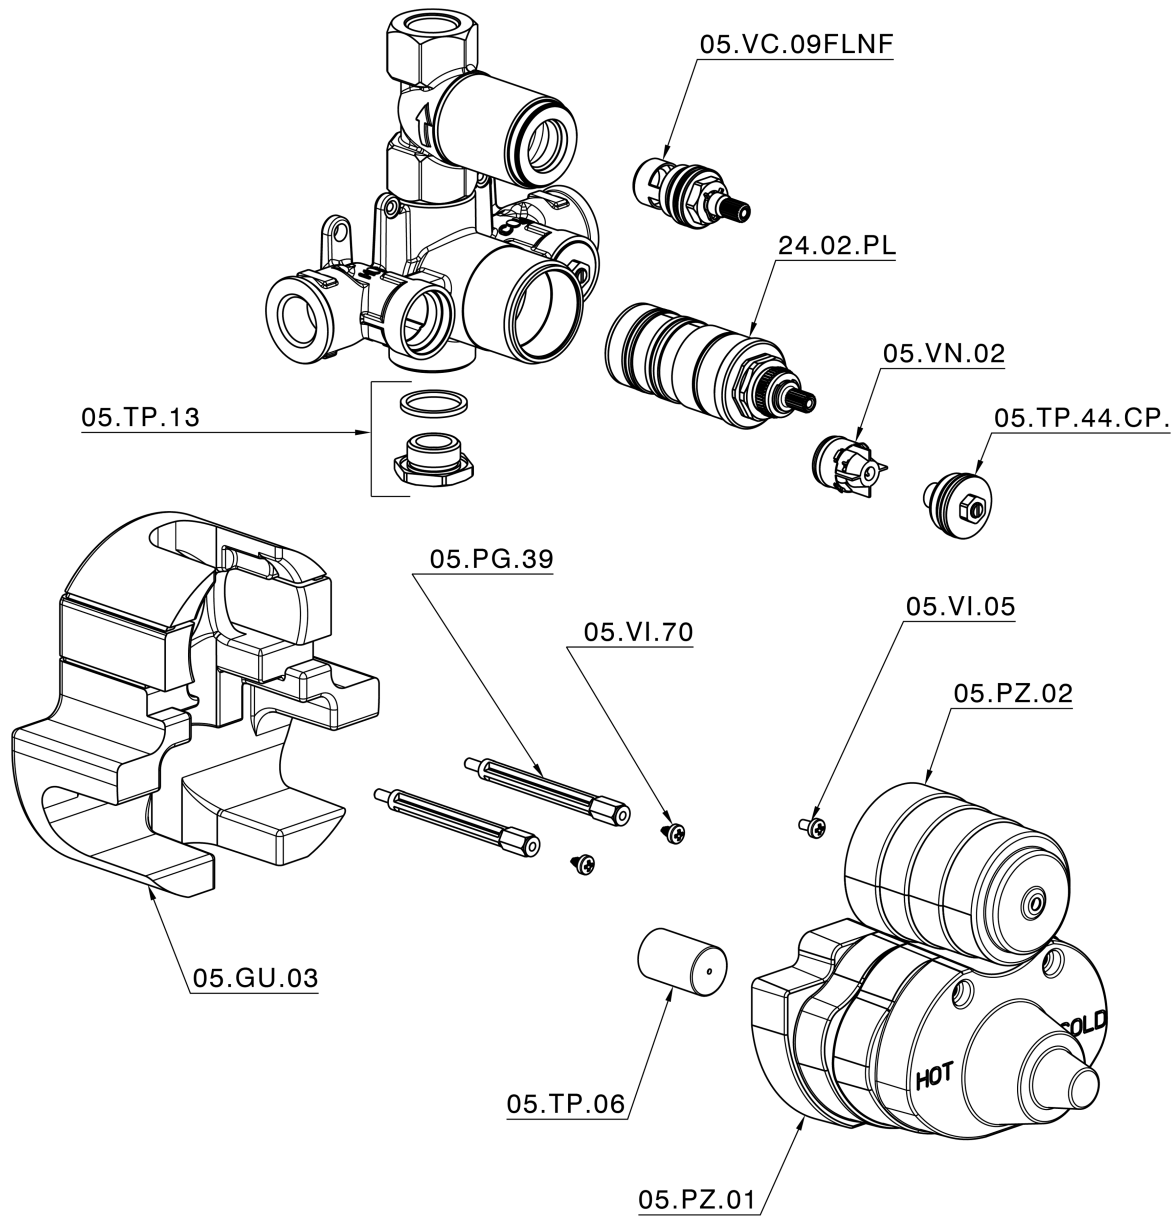

Exposed part for 1-outlet con.thermo.shower valve VICTORIAN_VT007280

VT007280

<https://en.huberitalia.com/exposed-part-for-1-outlet-con-thermo-shower-valve-victorian-vt007280>

1-outlet Concealed thermostatic shower valve CONCEALED_ZB007341

ZB007341

<https://en.huberitalia.com/1-outlet-concealed-thermostatic-shower-valve-concealed-zb007341>

1-outlet Concealed thermostatic shower valve CONCEALED_ZB007281

ZB007281

<https://en.huberitalia.com/1-outlet-concealed-thermostatic-shower-valve-concealed-zb007281>