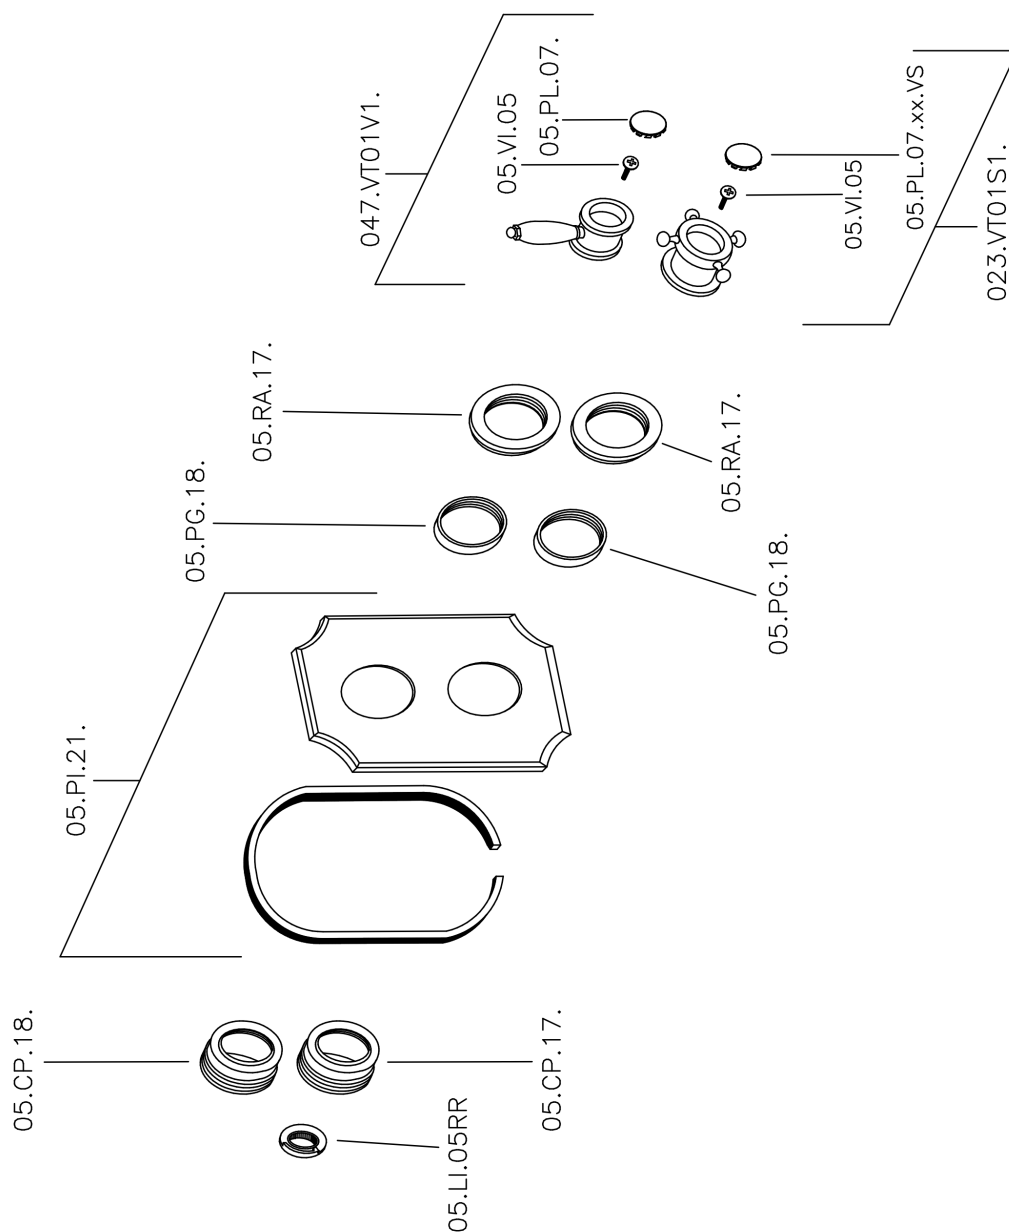

Exposed part for 1-outlet con.thermo.shower valve VICTORIAN_VT007280

VT007280

<https://en.huberitalia.com/exposed-part-for-1-outlet-con-thermo-shower-valve-victorian-vt007280>

1-outlet Concealed thermostatic shower valve CONCEALED_ZB007341

ZB007341

<https://en.huberitalia.com/1-outlet-concealed-thermostatic-shower-valve-concealed-zb007341>