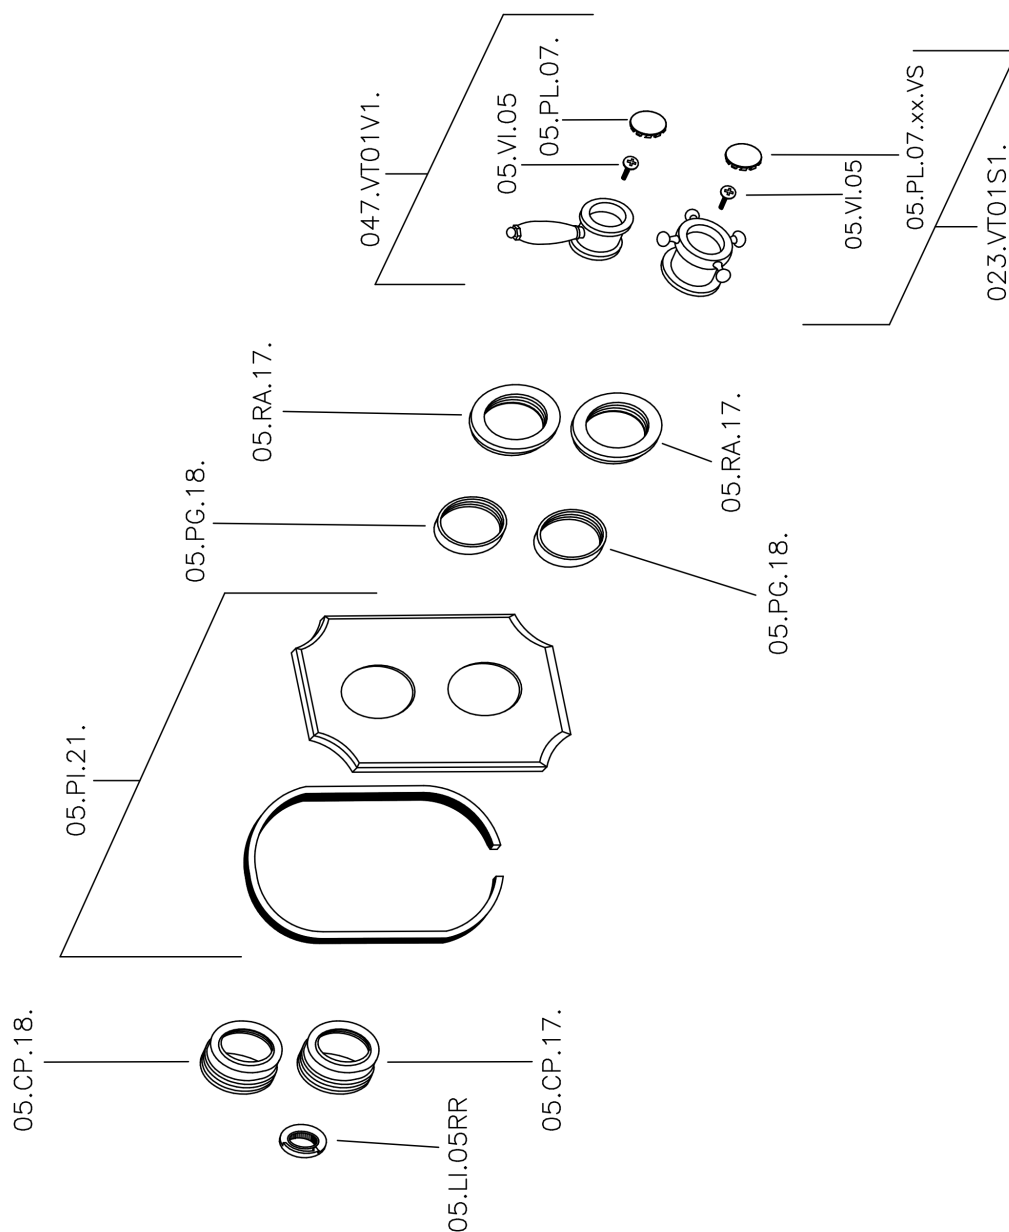

## Exposed part for 1-outlet con.thermo.shower valve VICTORIAN\_VT007280

MODEL **VT007280**

Exposed part for 1-outlet con.thermo.shower valve, stop valve, without concealed part, for items ZB007281-ZB007341

### CHARACTERISTICS

Installation **Concealed**  
 Required concealed parts **ZB007341**  
**ZB007281**

## Exposed part for 1-outlet con.thermo.shower valve VICTORIAN\_VT007280

VT007280

<https://en.huberitalia.com/exposed-part-for-1-outlet-con-thermo-shower-valve-victorian-vt007280>

1-outlet Concealed thermostatic shower valve **CONCEALED\_ZB007341**

MODEL **ZB007341**

1-outlet Concealed thermostatic shower valve, stopvalve with 3/4" outlet, without trim kit

AVAILABLE FINISHINGS

 **04** 04 Without finishing

CHARACTERISTICS

Installation	<b>Concealed</b>
Cartridge Spare Parts	<b>23.51A.HF</b>
<b>HF Thermostatic Valve</b>	
Concealed	<b>1</b>