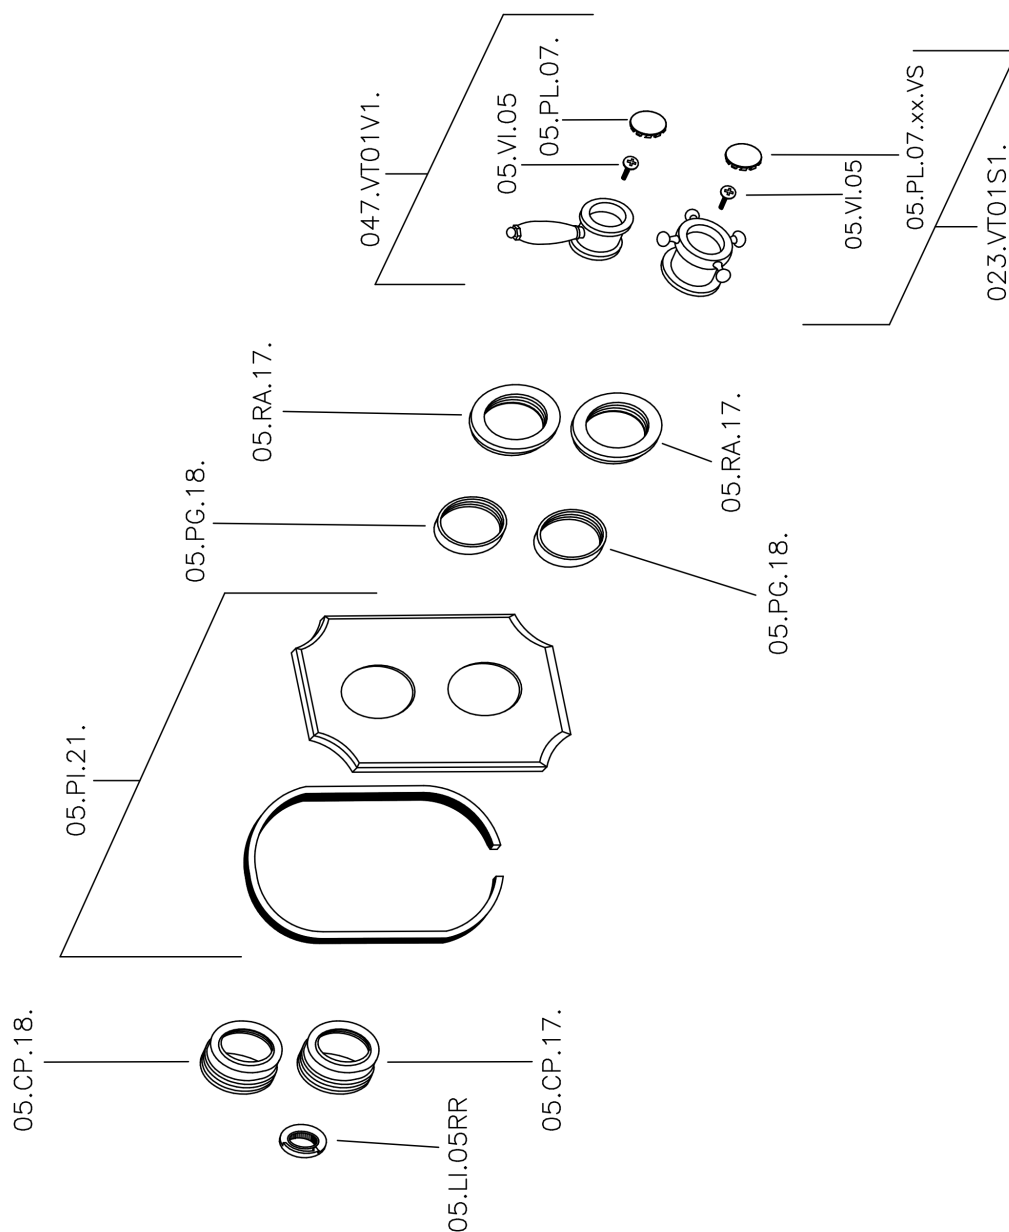

Exposed part for 1-outlet con.thermo.shower valve VICTORIAN_VT007280

VT007280

<https://en.huberitalia.com/exposed-part-for-1-outlet-con-thermo-shower-valve-victorian-vt007280>