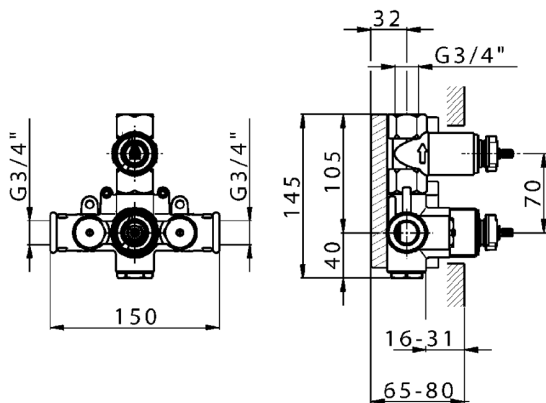

Exposed part for 1-outlet con.thermo.shower valve VICTORIAN_VT007280

MODEL **VT007280**

Exposed part for 1-outlet con.thermo.shower valve, stop valve, without concealed part, for items ZB007281-ZB007341

<https://en.huberitalia.com/exposed-part-for-1-outlet-con-thermo-shower-valve-victorian-vt007280>

1-outlet Concealed thermostatic shower valve **CONCEALED_ZB007341**

MODEL **ZB007341**

1-outlet Concealed thermostatic shower valve, stopvalve with 3/4" outlet, without trim kit

AVAILABLE FINISHINGS

04 04 Without finishing

CHARACTERISTICS

Installation	Concealed
Cartridge Spare Parts	23.51A.HF
HF Thermostatic Valve	
Concealed	1

Thermostatic

The Huber thermostatic is your personal water manager, helping you to handle, control and save water and energy.

1-outlet Concealed thermostatic shower valve **CONCEALED_ZB007281**

MODEL **ZB007281**

1-outlet Concealed thermostatic shower valve, Stopvalve with 1/2" outlet, without trim kit

AVAILABLE FINISHINGS

04 04 Without finishing