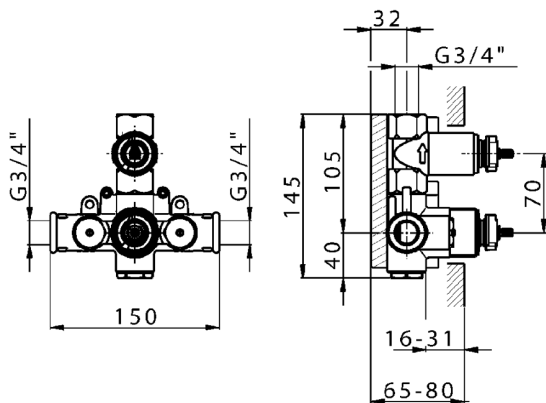

## Exposed part for 1-outlet con.thermo.shower valve VICTORIAN\_VT007280

VT007280

<https://en.huberitalia.com/exposed-part-for-1-outlet-con-thermo-shower-valve-victorian-vt007280>

1-outlet Concealed thermostatic shower valve **CONCEALED\_ZB007341**

MODEL **ZB007341**

1-outlet Concealed thermostatic shower valve, stopvalve with 3/4" outlet, without trim kit

AVAILABLE FINISHINGS

 **04** 04 Without finishing

CHARACTERISTICS

Installation	<b>Concealed</b>
Cartridge Spare Parts	<b>23.51A.HF</b>
<b>HF Thermostatic Valve</b>	
Concealed	<b>1</b>