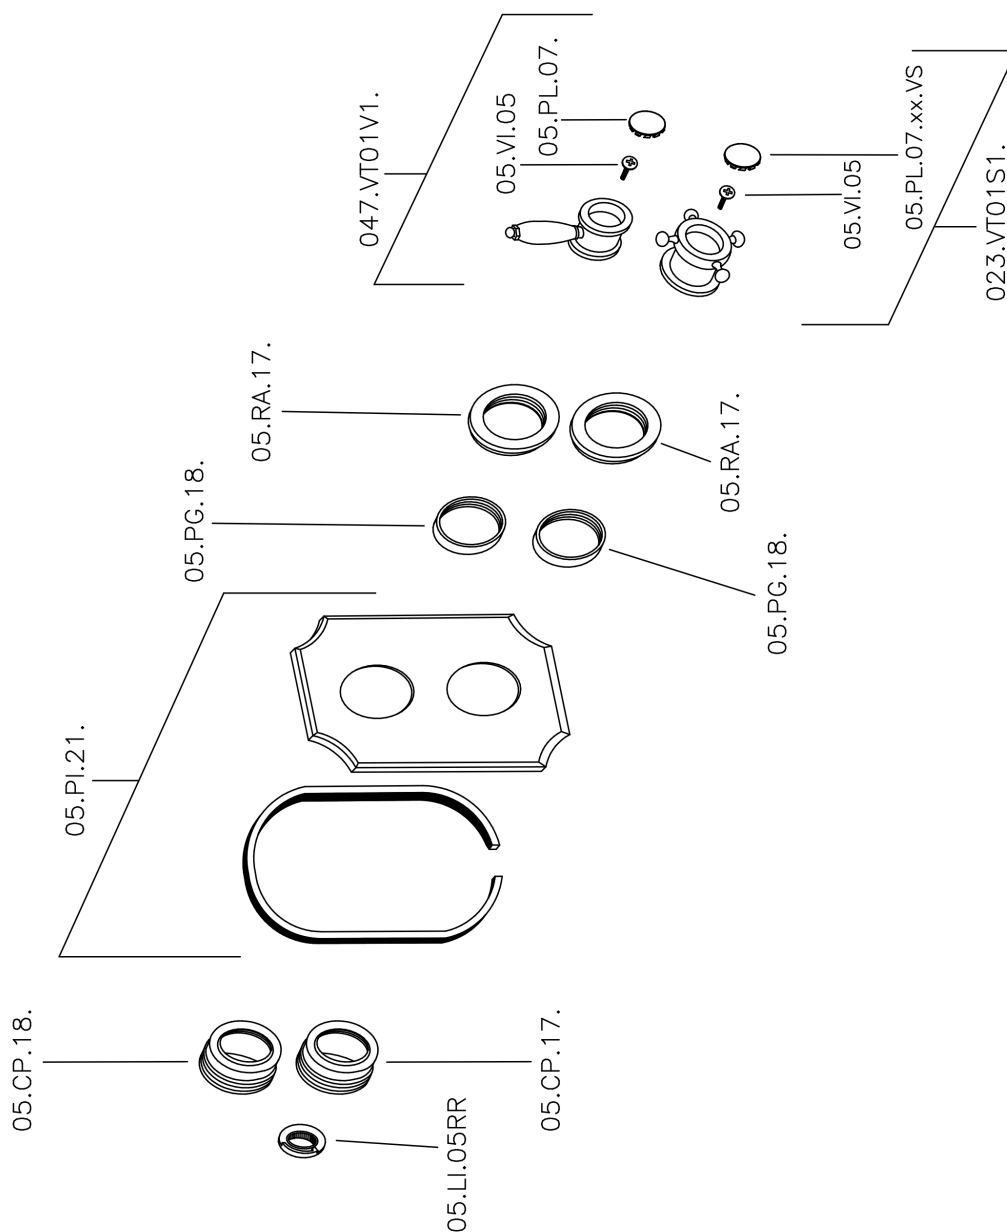

Exposed part for 1-outlet con.thermo.shower valve VICTORIAN_VT007280

MODEL **VT007280**

Exposed part for 1-outlet con.thermo.shower valve, stop valve, without concealed part, for items ZB007281-ZB007341

Thermostatic

The Huber thermostatic is your personal water manager, helping you to handle, control and save water and energy.

Exposed part for 1-outlet con.thermo.shower valve VICTORIAN_VT007280

VT007280

<https://en.huberitalia.com/exposed-part-for-1-outlet-con-thermo-shower-valve-victorian-vt007280>

1-outlet Concealed thermostatic shower valve **CONCEALED_ZB007341**

MODEL **ZB007341**

1-outlet Concealed thermostatic shower valve, stopvalve with 3/4" outlet, without trim kit

1-outlet Concealed thermostatic shower valve **CONCEALED_ZB007281**

MODEL **ZB007281**

1-outlet Concealed thermostatic shower valve, Stopvalve with 1/2" outlet, without trim kit

AVAILABLE FINISHINGS

 **04** 04 Without finishing