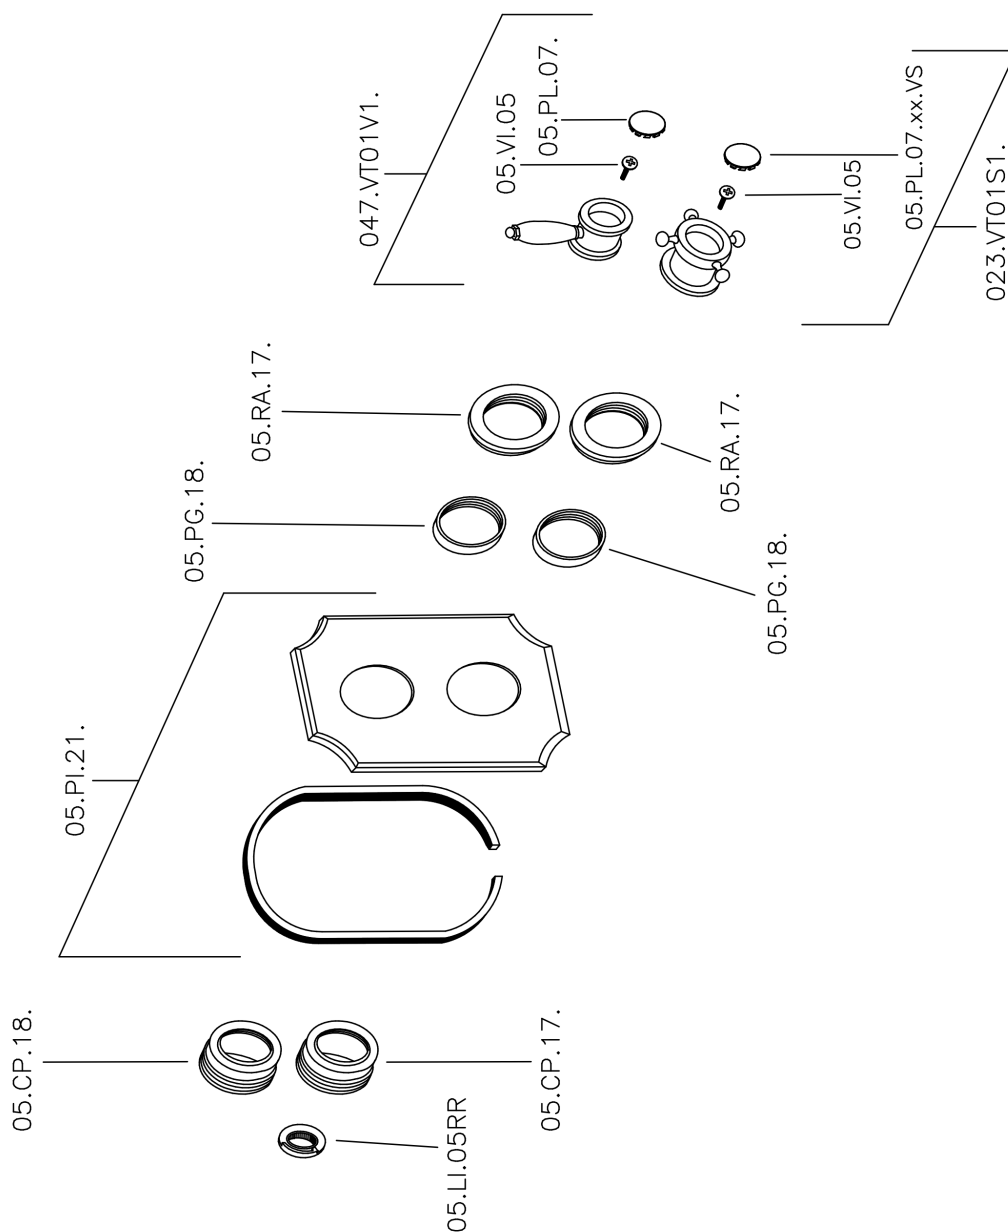

## Exposed part for 1-outlet con.thermo.shower valve VICTORIAN\_VT007280

VT007280

<https://en.huberitalia.com/exposed-part-for-1-outlet-con-thermo-shower-valve-victorian-vt007280>

## 1-outlet Concealed thermostatic shower valve CONCEALED\_ZB007341

ZB007341

<https://en.huberitalia.com/1-outlet-concealed-thermostatic-shower-valve-concealed-zb007341>

## 1-outlet Concealed thermostatic shower valve CONCEALED\_ZB007281

ZB007281

<https://en.huberitalia.com/1-outlet-concealed-thermostatic-shower-valve-concealed-zb007281>

2026-06-30