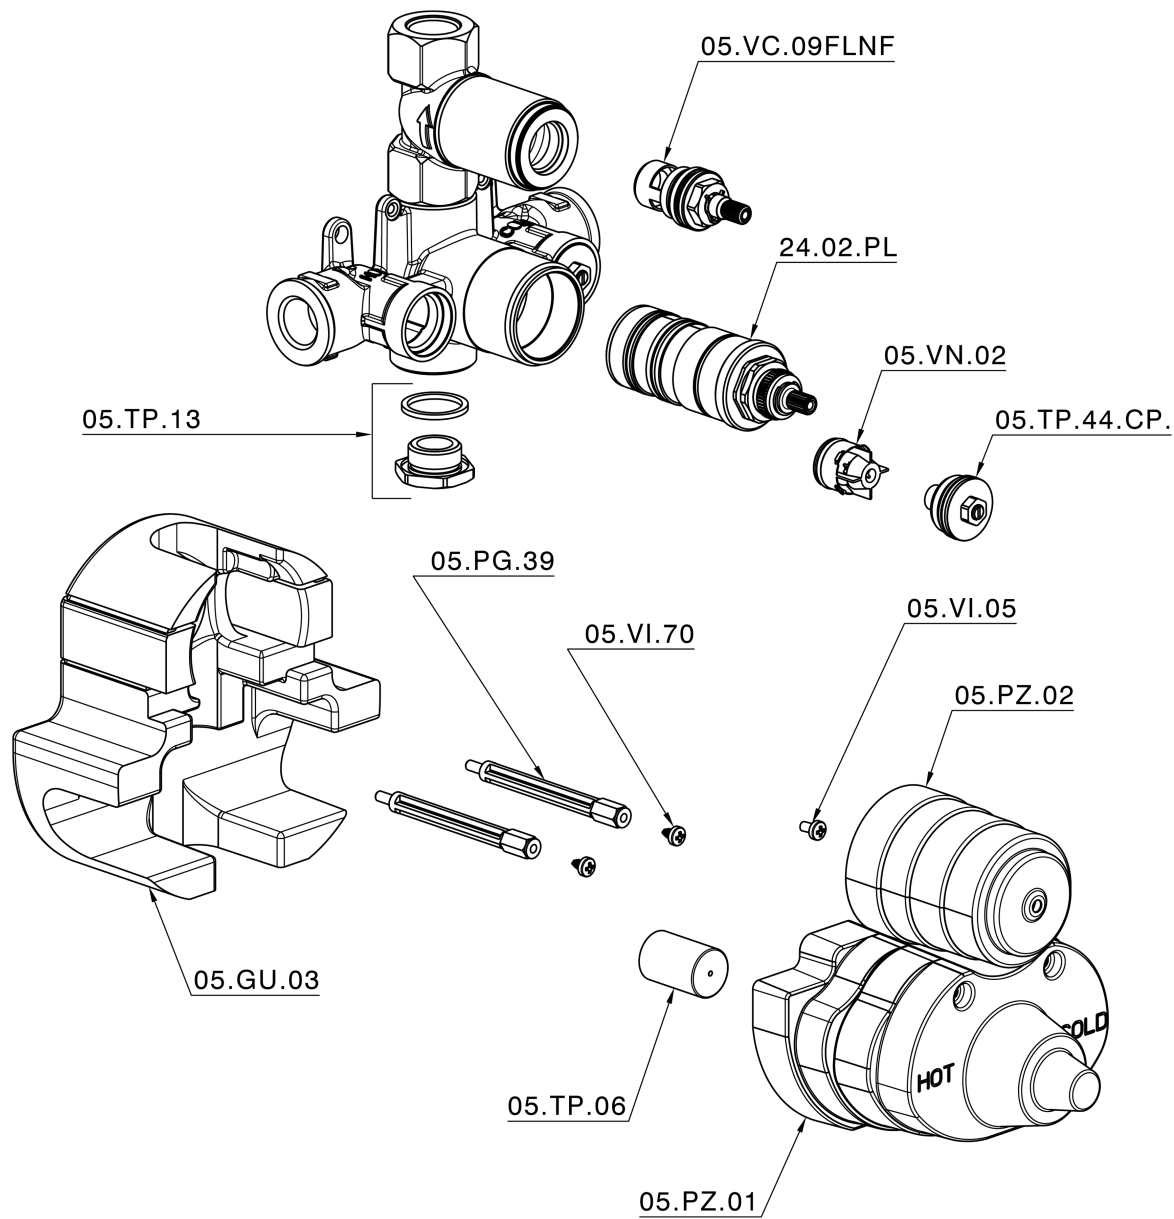

## Exposed part for 1-outlet con.thermo.shower valve VICTORIAN\_VT007280

VT007280

<https://en.huberitalia.com/exposed-part-for-1-outlet-con-thermo-shower-valve-victorian-vt007280>

## 1-outlet Concealed thermostatic shower valve CONCEALED\_ZB007341

ZB007341

<https://en.huberitalia.com/1-outlet-concealed-thermostatic-shower-valve-concealed-zb007341>

## 1-outlet Concealed thermostatic shower valve CONCEALED\_ZB007281

ZB007281

<https://en.huberitalia.com/1-outlet-concealed-thermostatic-shower-valve-concealed-zb007281>

2026-06-30