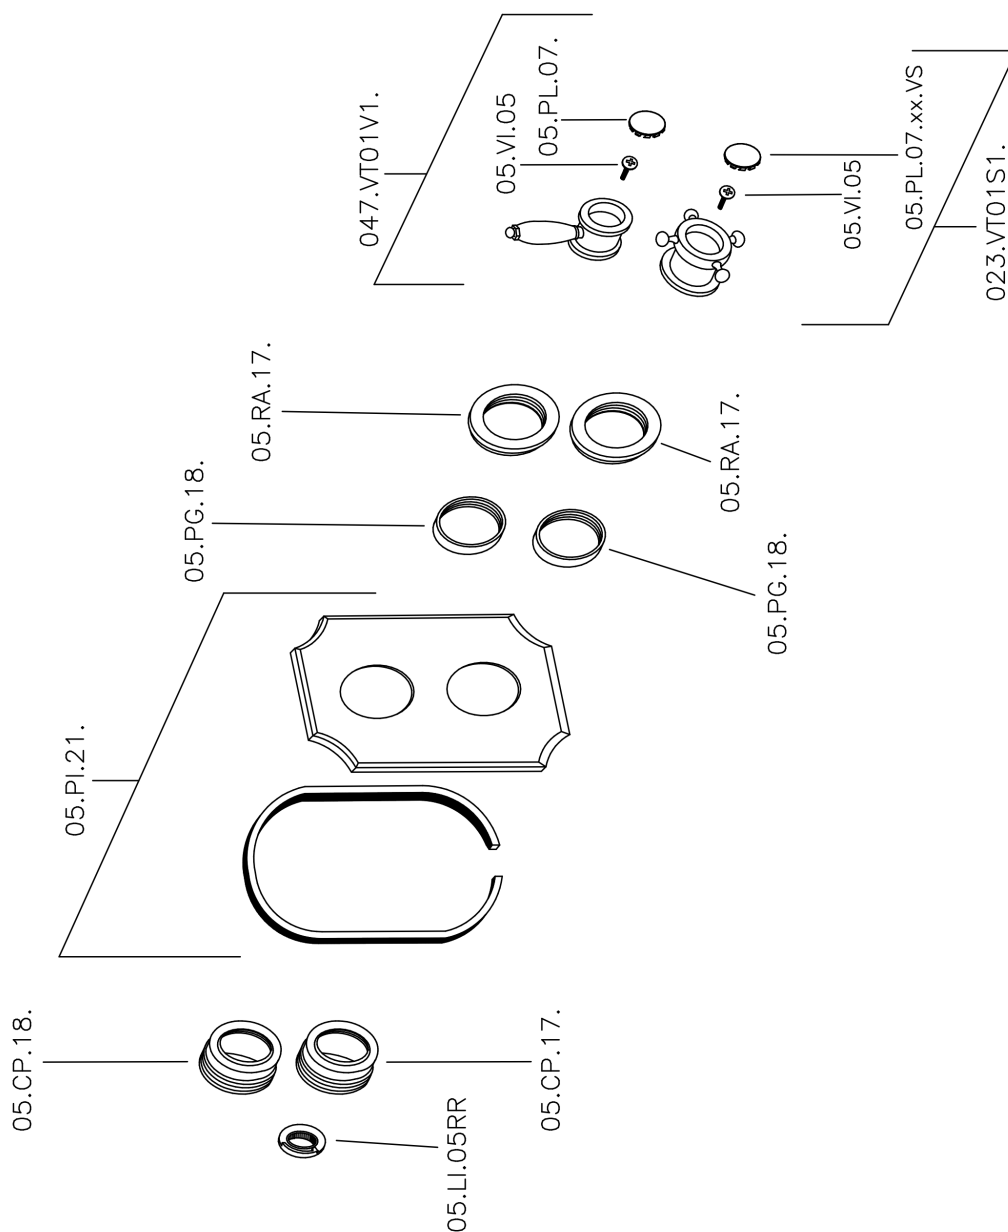

Exposed part for 1-outlet con.thermo.shower valve VICTORIAN_VT007280

MODEL **VT007280**

Exposed part for 1-outlet con.thermo.shower valve, stop valve, without concealed part, for items ZB007281-ZB007341

Thermostatic

The Huber thermostatic is your personal water manager, helping you to handle, control and save water and energy.

Exposed part for 1-outlet con.thermo.shower valve VICTORIAN_VT007280

VT007280

<https://en.huberitalia.com/exposed-part-for-1-outlet-con-thermo-shower-valve-victorian-vt007280>

1-outlet Concealed thermostatic shower valve **CONCEALED_ZB007341**

MODEL **ZB007341**

1-outlet Concealed thermostatic shower valve, stopvalve with 3/4" outlet, without trim kit

1-outlet Concealed thermostatic shower valve **CONCEALED_ZB007281**

MODEL **ZB007281**

1-outlet Concealed thermostatic shower valve, Stopvalve with 1/2" outlet, without trim kit

AVAILABLE FINISHINGS

 **04** 04 Without finishing