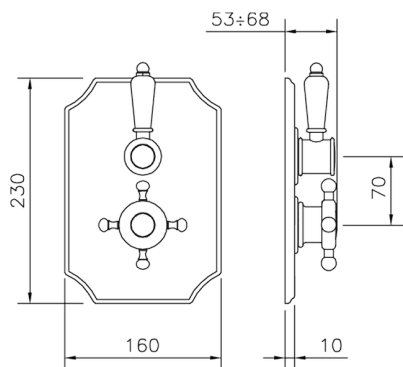

Exposed part for 1-outlet con.thermo.shower valve VICTORIAN_VT007280

MODEL **VT007280**

Exposed part for 1-outlet con.thermo.shower valve, stop valve, without concealed part, for items ZB007281-ZB007341

AVAILABLE FINISHINGS

-  **21** 21 Chrome
-  **27** 27 Old Bronze
-  **2A** 2A Satin Brushed Nickel
-  **2G** 2G Antique Gold
-  **2W** 2W Brushed Gold

CHARACTERISTICS

Installation **Concealed**
 Required concealed parts **ZB007341**
ZB007281

<https://en.huberitalia.com/exposed-part-for-1-outlet-con-thermo-shower-valve-victorian-vt007280>

1-outlet Concealed thermostatic shower valve **CONCEALED_ZB007341**

MODEL **ZB007341**

1-outlet Concealed thermostatic shower valve, stopvalve with 3/4" outlet, without trim kit