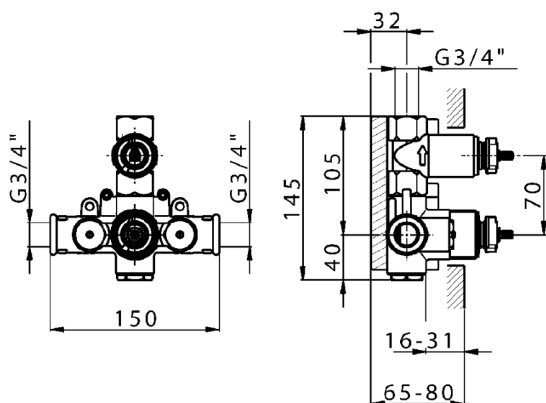

## Exposed part for 1-outlet con.thermo.shower valve VICTORIAN\_VT007280

VT007280

<https://en.huberitalia.com/exposed-part-for-1-outlet-con-thermo-shower-valve-victorian-vt007280>

1-outlet Concealed thermostatic shower valve **CONCEALED\_ZB007341**

MODEL **ZB007341**

1-outlet Concealed thermostatic shower valve, stopvalve with 3/4" outlet, without trim kit

AVAILABLE FINISHINGS

**04** 04 Without finishing

CHARACTERISTICS

Installation	<b>Concealed</b>
Cartridge Spare Parts	<b>23.51A.HF</b>
<b>HF Thermostatic Valve</b>	
Concealed	<b>1</b>