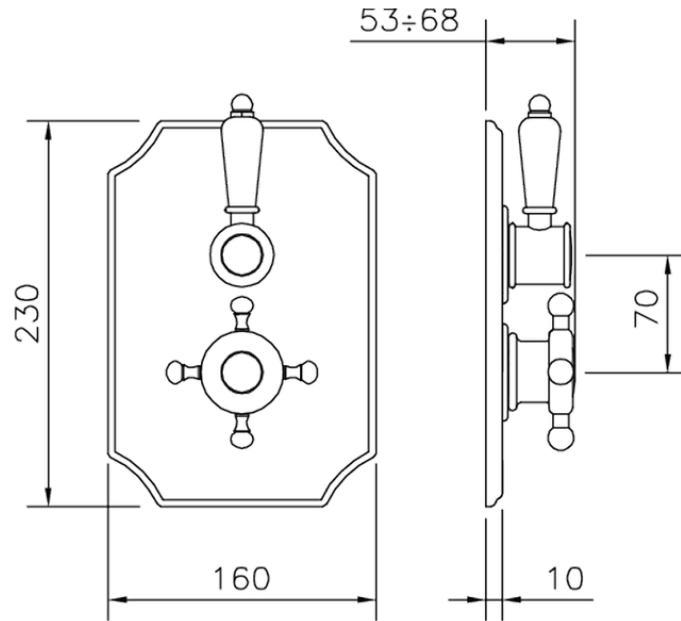

## Exposed part for 1-outlet con.thermo.shower valve VICTORIAN\_VT007280

VT007280

<https://en.huberitalia.com/exposed-part-for-1-outlet-con-thermo-shower-valve-victorian-vt007280>

ZB007341

<https://en.huberitalia.com/1-outlet-concealed-thermostatic-shower-valve-concealed-zb007341>

ZB007281

<https://en.huberitalia.com/1-outlet-concealed-thermostatic-shower-valve-concealed-zb007281>

2026-04-06