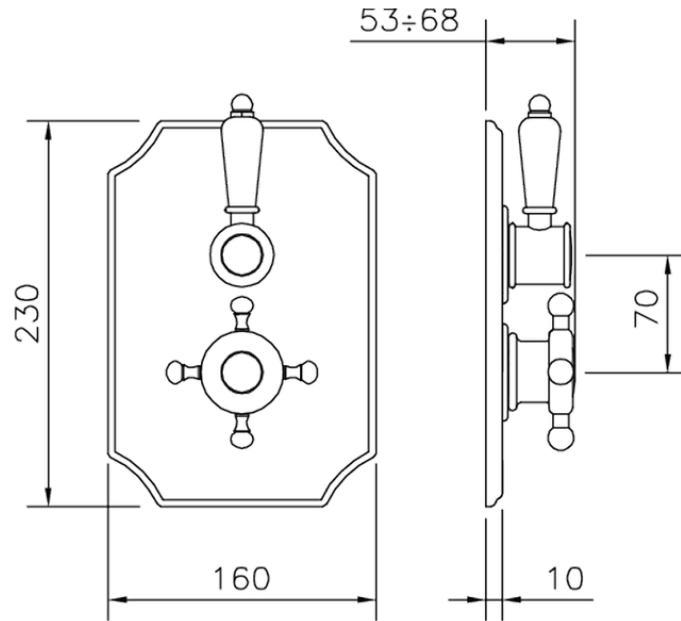

Exposed part for 1-outlet con.thermo.shower valve VICTORIAN_VT007280

VT007280

<https://en.huberitalia.com/exposed-part-for-1-outlet-con-thermo-shower-valve-victorian-vt007280>

ZB007341

<https://en.huberitalia.com/1-outlet-concealed-thermostatic-shower-valve-concealed-zb007341>

ZB007281

<https://en.huberitalia.com/1-outlet-concealed-thermostatic-shower-valve-concealed-zb007281>

2026-05-02