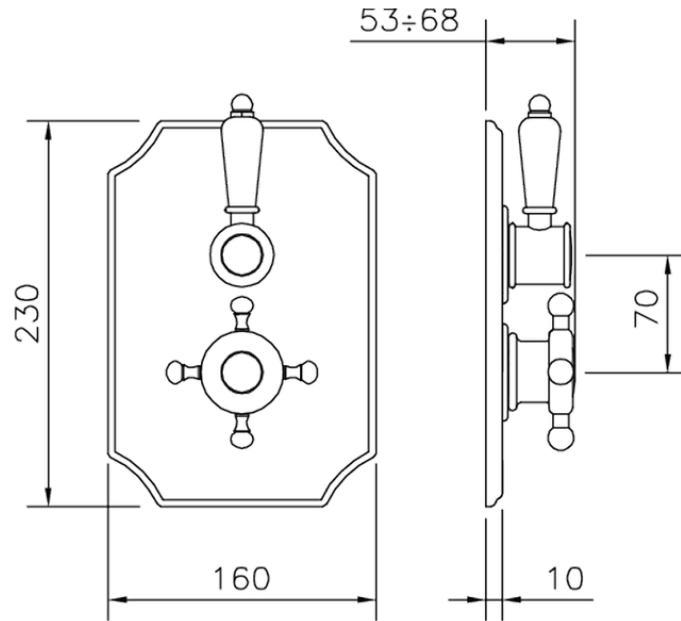

Exposed part for 1-outlet con.thermo.shower valve VICTORIAN_VT007280

VT007280

<https://en.huberitalia.com/exposed-part-for-1-outlet-con-thermo-shower-valve-victorian-vt007280>

ZB007341

<https://en.huberitalia.com/1-outlet-concealed-thermostatic-shower-valve-concealed-zb007341>

ZB007281

<https://en.huberitalia.com/1-outlet-concealed-thermostatic-shower-valve-concealed-zb007281>

2026-06-10