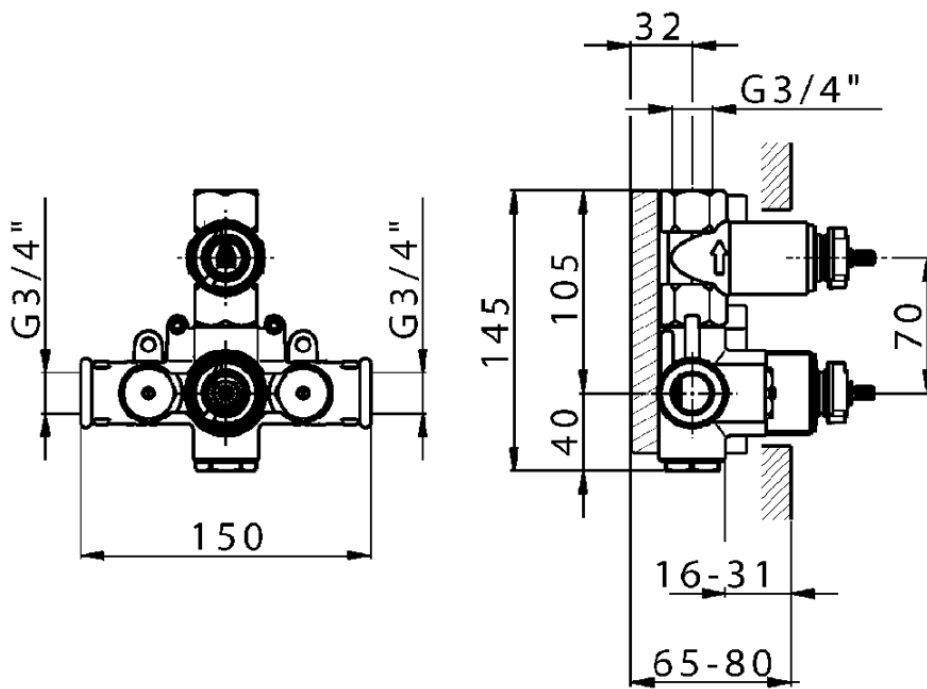

## Exposed part for 1-outlet con.thermo.shower valve VICTORIAN\_VT007280

VT007280

<https://en.huberitalia.com/exposed-part-for-1-outlet-con-thermo-shower-valve-victorian-vt007280>

ZB007341

<https://en.huberitalia.com/1-outlet-concealed-thermostatic-shower-valve-concealed-zb007341>

ZB007281

<https://en.huberitalia.com/1-outlet-concealed-thermostatic-shower-valve-concealed-zb007281>

2026-04-06