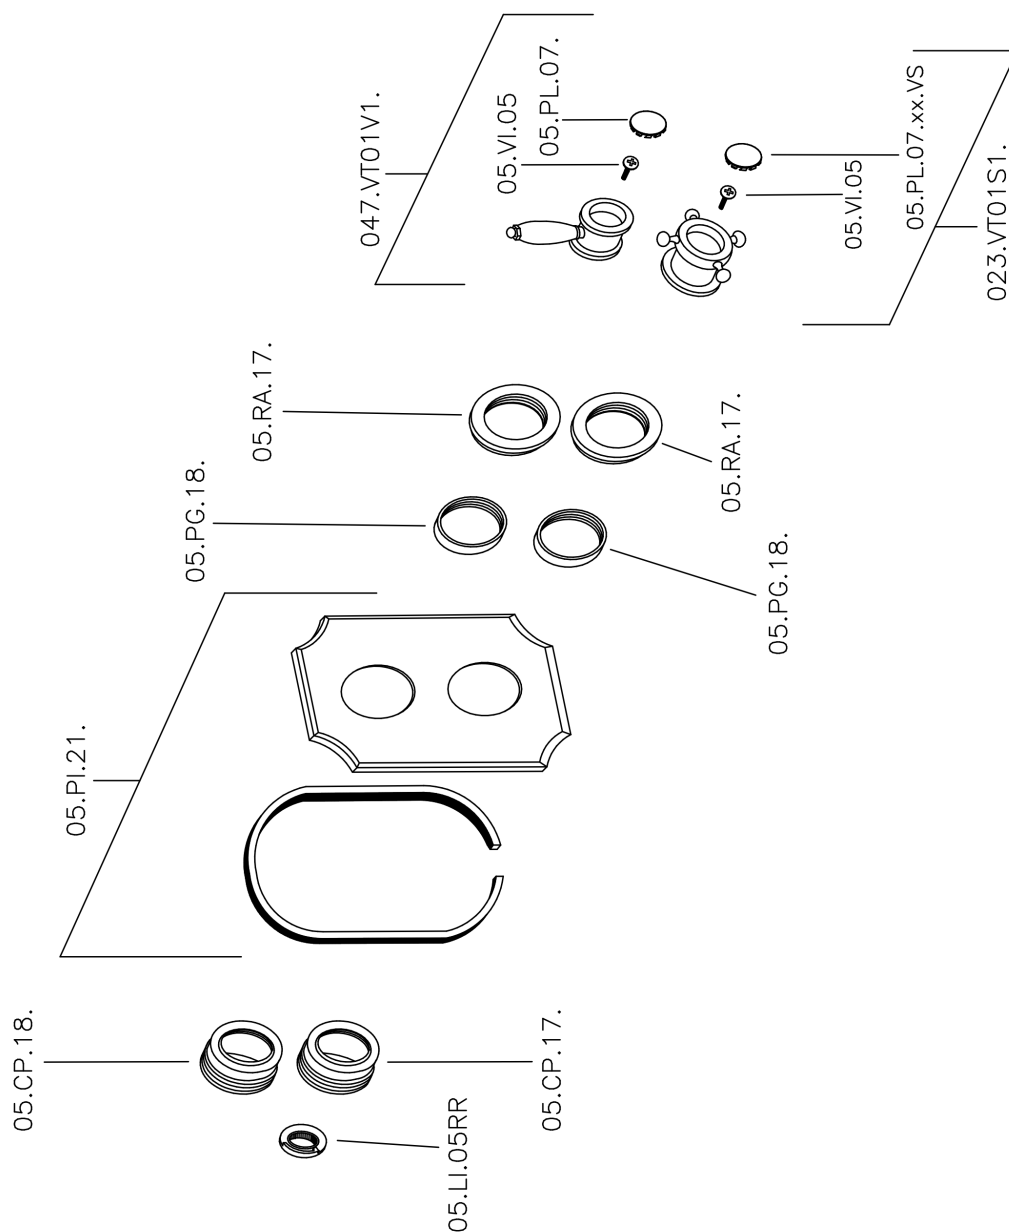

## Exposed part for 1-outlet con.thermo.shower valve VICTORIAN\_VT007280

VT007280

<https://en.huberitalia.com/exposed-part-for-1-outlet-con-thermo-shower-valve-victorian-vt007280>

## 1-outlet Concealed thermostatic shower valve CONCEALED\_ZB007341

ZB007341

<https://en.huberitalia.com/1-outlet-concealed-thermostatic-shower-valve-concealed-zb007341>

## 1-outlet Concealed thermostatic shower valve CONCEALED\_ZB007281

ZB007281

<https://en.huberitalia.com/1-outlet-concealed-thermostatic-shower-valve-concealed-zb007281>

2026-05-25