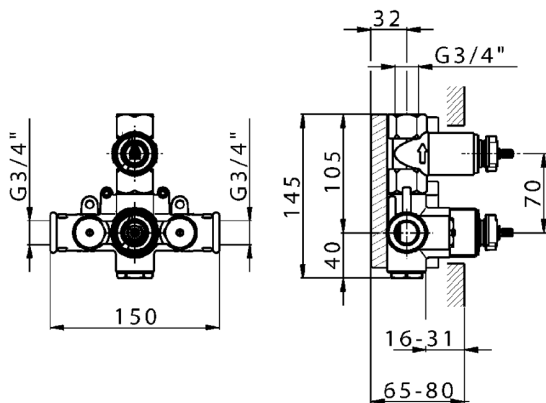

Exposed part for 1-outlet con.thermo.shower valve VICTORIAN_VT007280

MODEL **VT007280**

Exposed part for 1-outlet con.thermo.shower valve, stop valve, without concealed part, for items ZB007281-ZB007341

<https://en.huberitalia.com/exposed-part-for-1-outlet-con-thermo-shower-valve-victorian-vt007280>

1-outlet Concealed thermostatic shower valve **CONCEALED_ZB007341**

MODEL **ZB007341**

1-outlet Concealed thermostatic shower valve, stopvalve with 3/4" outlet, without trim kit

AVAILABLE FINISHINGS

04 04 Without finishing

CHARACTERISTICS

Installation	Concealed
Cartridge Spare Parts	23.51A.HF
HF Thermostatic Valve	
Concealed	1

Thermostatic

The Huber thermostatic is your personal water manager, helping you to handle, control and save water and energy.

1-outlet Concealed thermostatic shower valve **CONCEALED_ZB007281**

MODEL **ZB007281**

1-outlet Concealed thermostatic shower valve, Stopvalve with 1/2" outlet, without trim kit

AVAILABLE FINISHINGS

 **04** 04 Without finishing