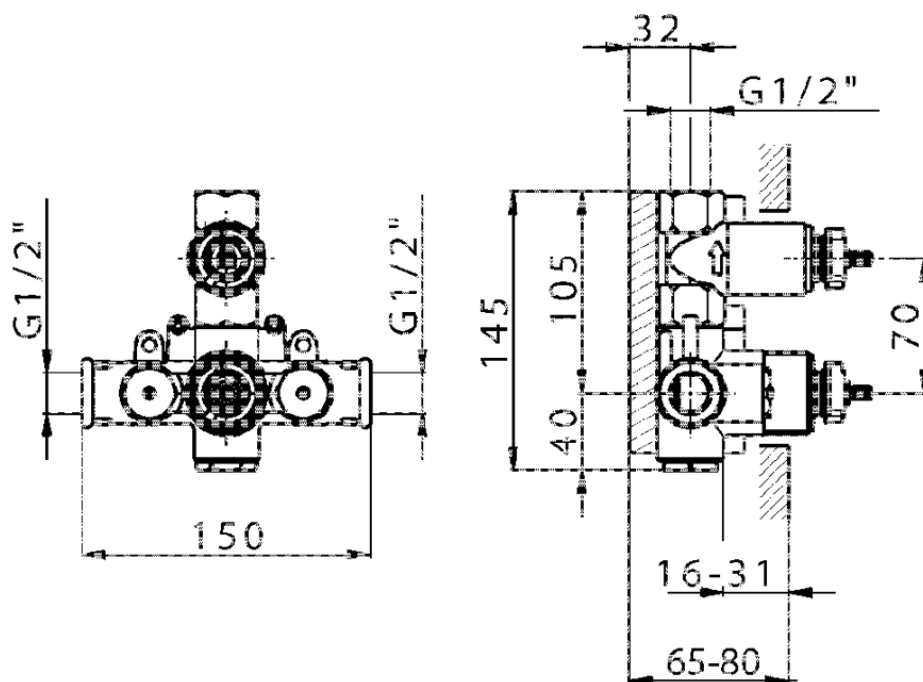

Exposed part for 1-outlet con.thermo.shower valve VICTORIAN_VT007280

VT007280

<https://en.huberitalia.com/exposed-part-for-1-outlet-con-thermo-shower-valve-victorian-vt007280>

ZB007341

<https://en.huberitalia.com/1-outlet-concealed-thermostatic-shower-valve-concealed-zb007341>

ZB007281

<https://en.huberitalia.com/1-outlet-concealed-thermostatic-shower-valve-concealed-zb007281>

2026-05-25