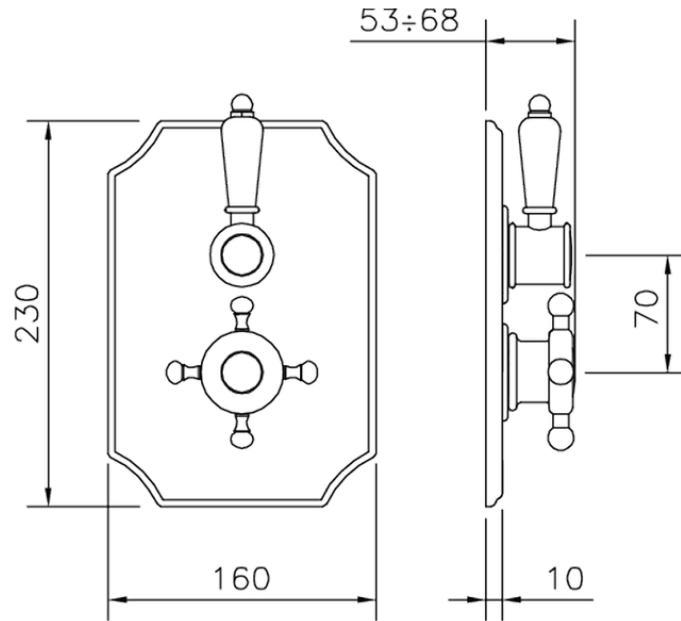

Exposed part for 1-outlet con.thermo.shower valve VICTORIAN_VT007280

VT007280

<https://en.huberitalia.com/exposed-part-for-1-outlet-con-thermo-shower-valve-victorian-vt007280>

ZB007341

<https://en.huberitalia.com/1-outlet-concealed-thermostatic-shower-valve-concealed-zb007341>

ZB007281

<https://en.huberitalia.com/1-outlet-concealed-thermostatic-shower-valve-concealed-zb007281>

2026-05-25