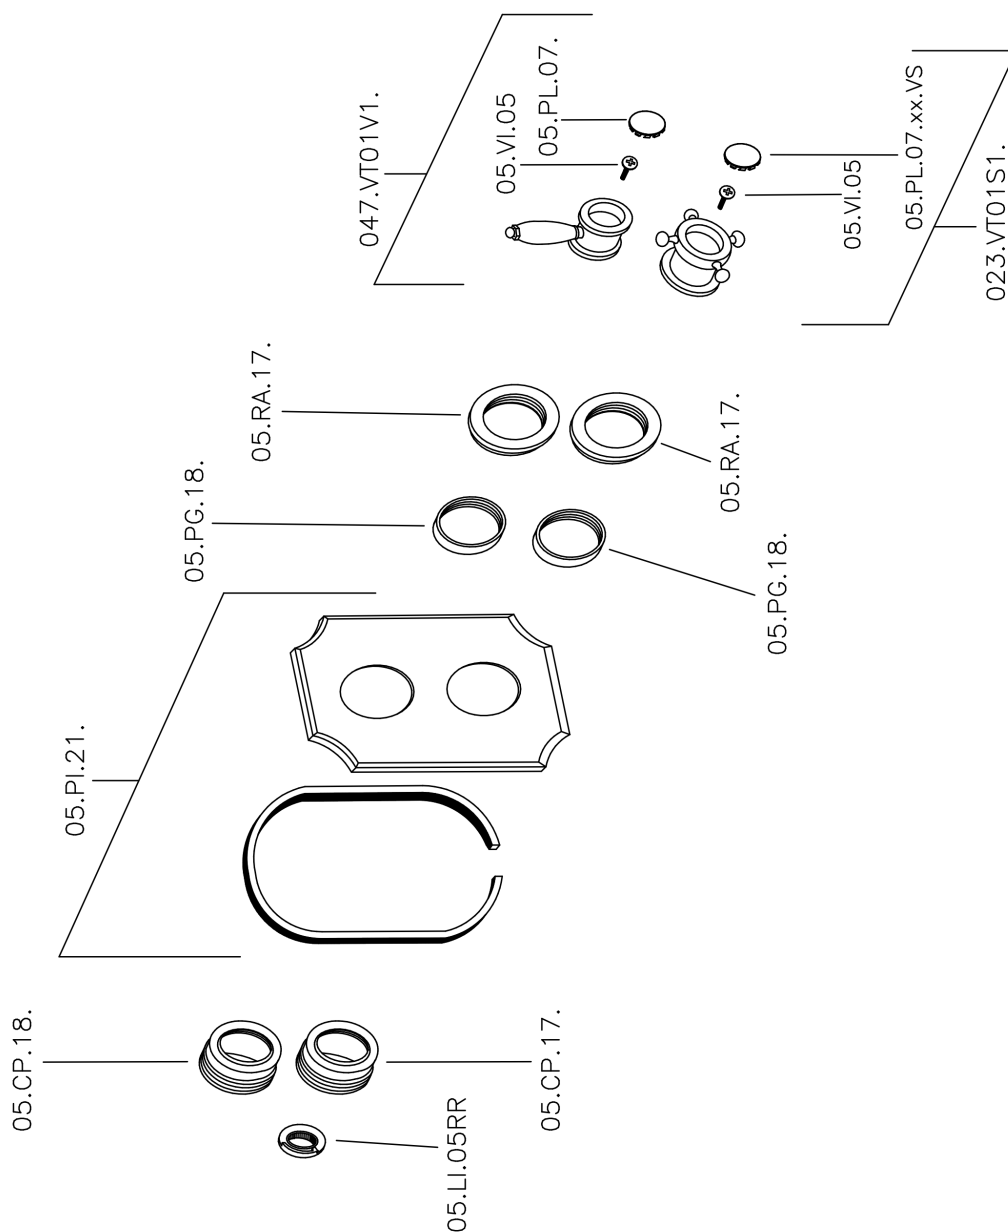

## Exposed part for 1-outlet con.thermo.shower valve VICTORIAN\_VT007280

VT007280

<https://en.huberitalia.com/exposed-part-for-1-outlet-con-thermo-shower-valve-victorian-vt007280>

## 1-outlet Concealed thermostatic shower valve CONCEALED\_ZB007341

ZB007341

<https://en.huberitalia.com/1-outlet-concealed-thermostatic-shower-valve-concealed-zb007341>

## 1-outlet Concealed thermostatic shower valve CONCEALED\_ZB007281

ZB007281

<https://en.huberitalia.com/1-outlet-concealed-thermostatic-shower-valve-concealed-zb007281>

2026-05-25