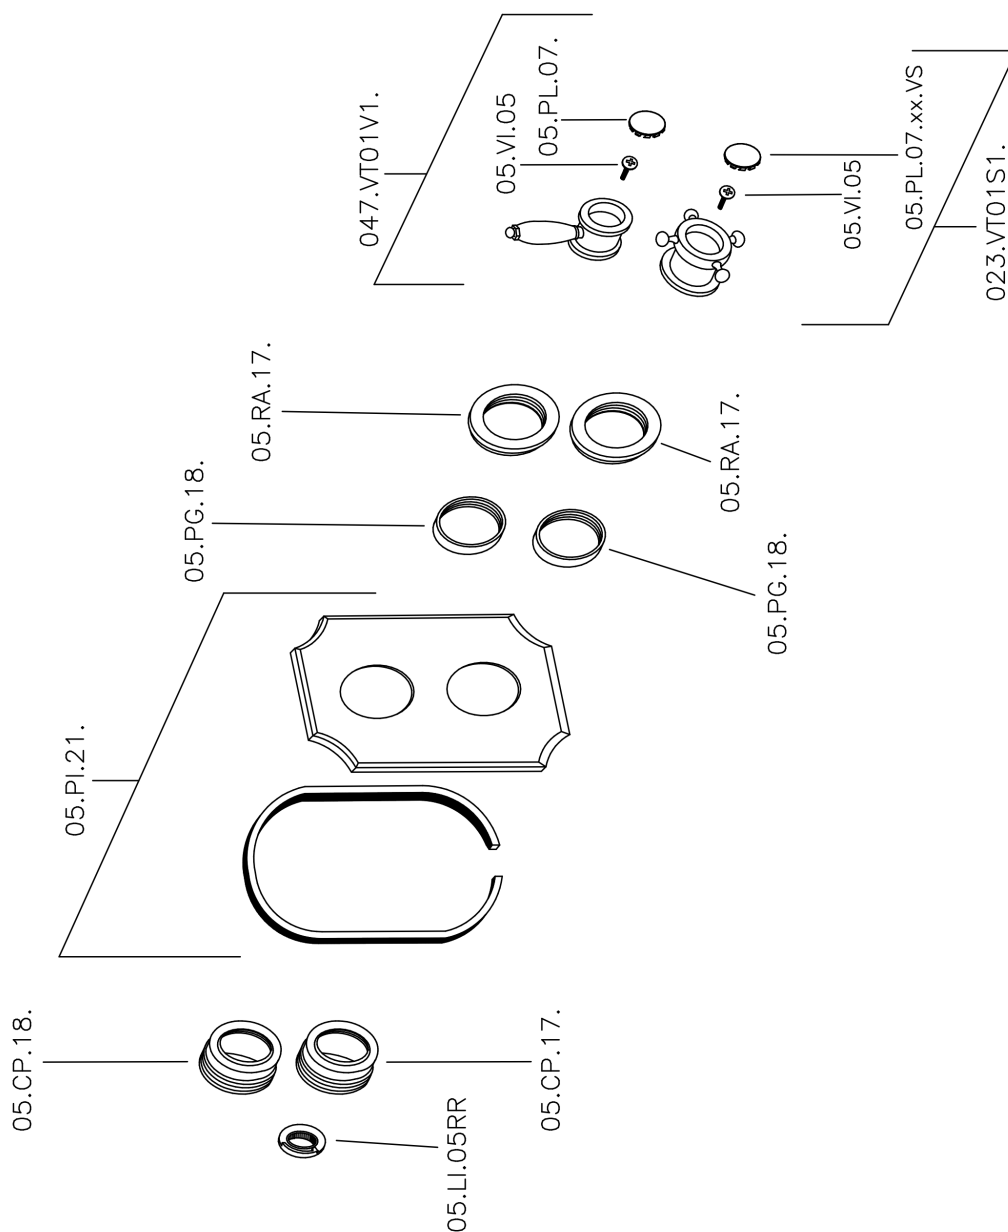

## Exposed part for 1-outlet con.thermo.shower valve VICTORIAN\_VT007280

MODEL **VT007280**

Exposed part for 1-outlet con.thermo.shower valve, stop valve, without concealed part, for items ZB007281-ZB007341

### CHARACTERISTICS

Installation **Concealed**  
 Required concealed parts **ZB007341**  
**ZB007281**

## Exposed part for 1-outlet con.thermo.shower valve VICTORIAN\_VT007280

VT007280

<https://en.huberitalia.com/exposed-part-for-1-outlet-con-thermo-shower-valve-victorian-vt007280>

1-outlet Concealed thermostatic shower valve **CONCEALED\_ZB007341**

MODEL **ZB007341**

1-outlet Concealed thermostatic shower valve, stopvalve with 3/4" outlet, without trim kit

AVAILABLE FINISHINGS

**04** 04 Without finishing

CHARACTERISTICS

|                              |                  |
|------------------------------|------------------|
| Installation                 | <b>Concealed</b> |
| Cartridge Spare Parts        | <b>23.51A.HF</b> |
| <b>HF Thermostatic Valve</b> |                  |
| Concealed                    | <b>1</b>         |