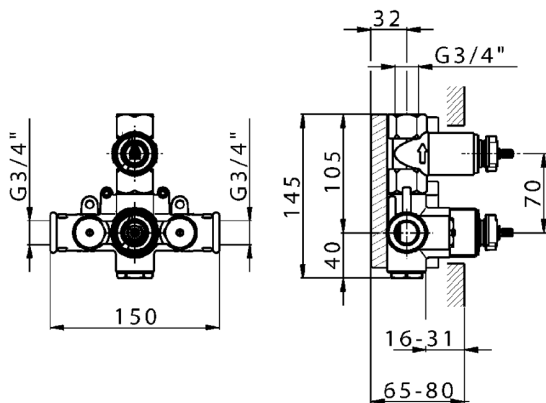

## Exposed part for 1-outlet con.thermo.shower valve VICTORIAN\_VT007280

VT007280

<https://en.huberitalia.com/exposed-part-for-1-outlet-con-thermo-shower-valve-victorian-vt007280>

1-outlet Concealed thermostatic shower valve **CONCEALED\_ZB007341**

MODEL **ZB007341**

1-outlet Concealed thermostatic shower valve, stopvalve with 3/4" outlet, without trim kit

AVAILABLE FINISHINGS

**04** 04 Without finishing

CHARACTERISTICS

|                              |                  |
|------------------------------|------------------|
| Installation                 | <b>Concealed</b> |
| Cartridge Spare Parts        | <b>23.51A.HF</b> |
| <b>HF Thermostatic Valve</b> |                  |
| Concealed                    | <b>1</b>         |