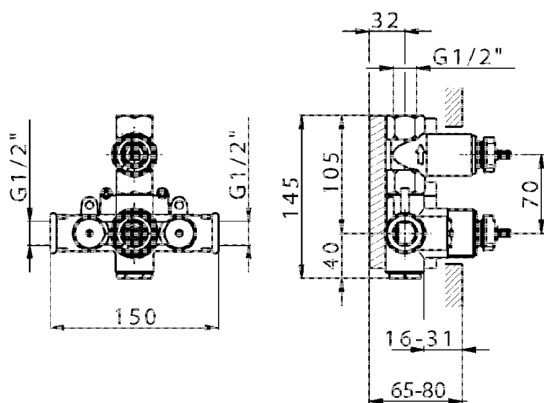

1-outlet Concealed thermostatic shower valve, Stopvalve with 1/2" outlet, without trim kit

AVAILABLE FINISHINGS

 **04** 04 Without finishing

CHARACTERISTICS

|                                       |                  |
|---------------------------------------|------------------|
| Installation                          | <b>Concealed</b> |
| Cartridge Spare Parts                 | <b>24.04A.PP</b> |
| <b>8x20 Plus P Thermostatic Valve</b> |                  |
| Concealed                             | <b>1</b>         |