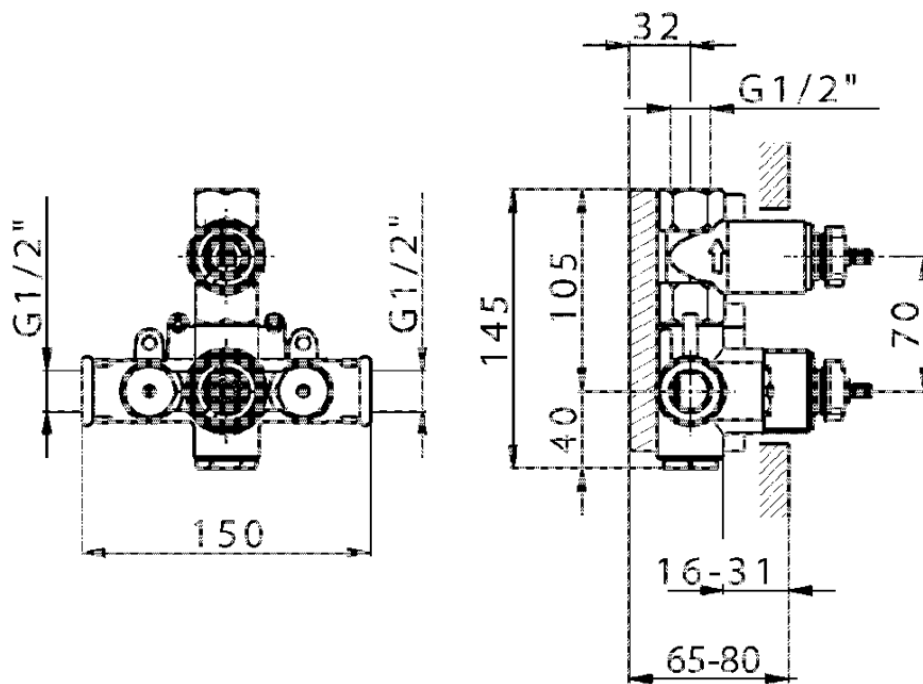

Exposed part for 1-outlet con.thermo.shower valve VICTORIAN_VT007280

VT007280

<https://en.huberitalia.com/exposed-part-for-1-outlet-con-thermo-shower-valve-victorian-vt007280>

ZB007341

<https://en.huberitalia.com/1-outlet-concealed-thermostatic-shower-valve-concealed-zb007341>

ZB007281

<https://en.huberitalia.com/1-outlet-concealed-thermostatic-shower-valve-concealed-zb007281>

2026-06-26