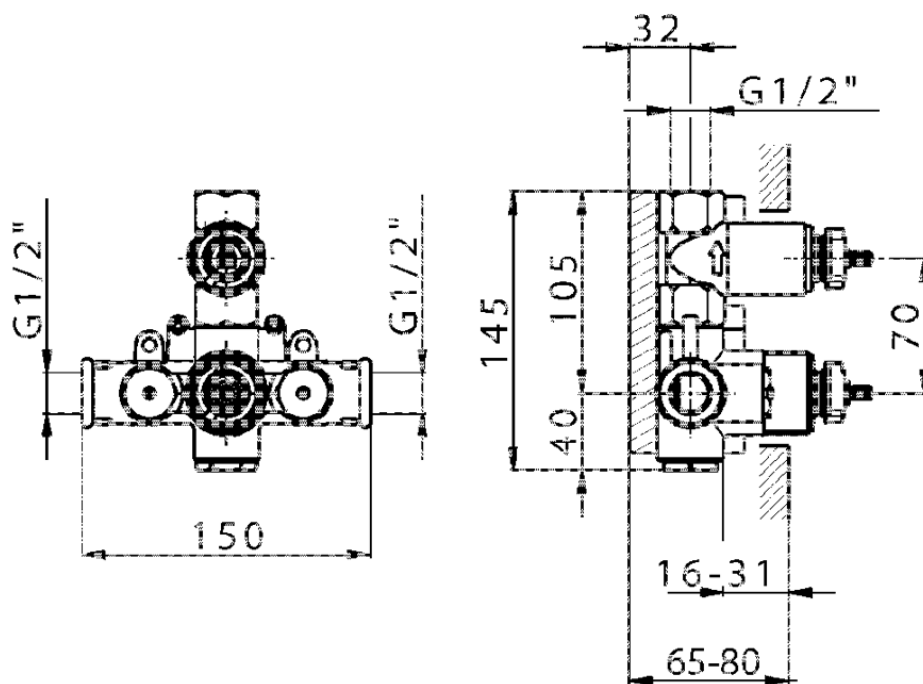

Exposed part for 1-outlet con.thermo.shower valve VICTORIAN_VT007280

VT007280

<https://en.huberitalia.com/exposed-part-for-1-outlet-con-thermo-shower-valve-victorian-vt007280>

ZB007341

<https://en.huberitalia.com/1-outlet-concealed-thermostatic-shower-valve-concealed-zb007341>

ZB007281

<https://en.huberitalia.com/1-outlet-concealed-thermostatic-shower-valve-concealed-zb007281>

2026-04-30