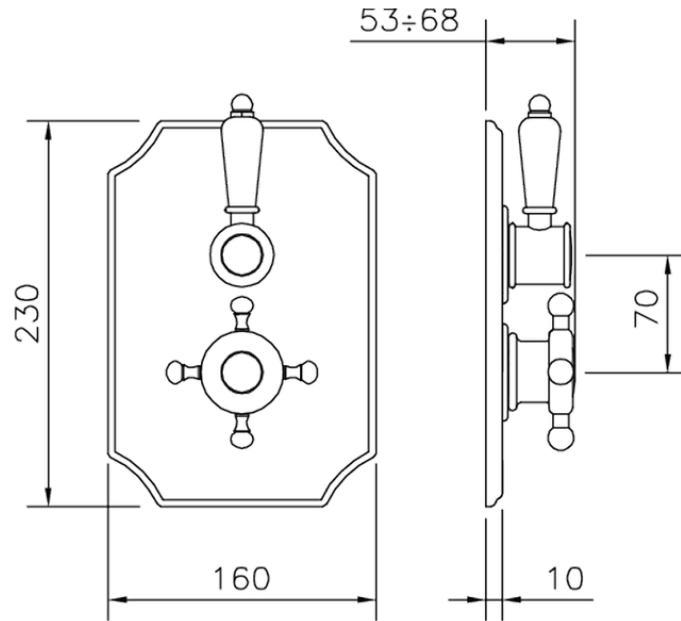

## Exposed part for 1-outlet con.thermo.shower valve VICTORIAN\_VT007280

VT007280

<https://en.huberitalia.com/exposed-part-for-1-outlet-con-thermo-shower-valve-victorian-vt007280>

ZB007341

<https://en.huberitalia.com/1-outlet-concealed-thermostatic-shower-valve-concealed-zb007341>

ZB007281

<https://en.huberitalia.com/1-outlet-concealed-thermostatic-shower-valve-concealed-zb007281>

2026-05-25