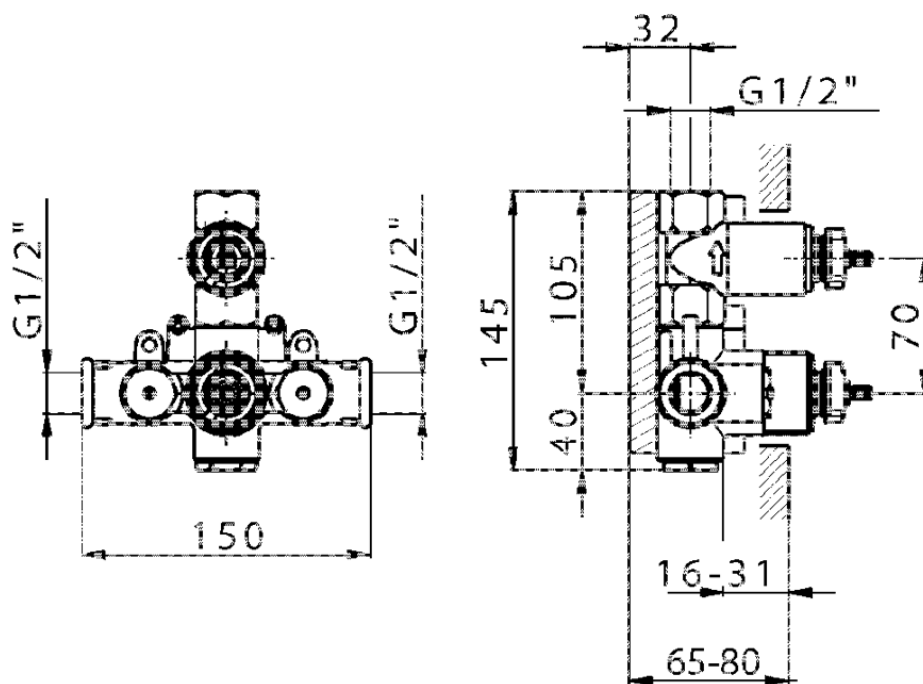

## Exposed part for 1-outlet con.thermo.shower valve VICTORIAN\_VT007280

VT007280

<https://en.huberitalia.com/exposed-part-for-1-outlet-con-thermo-shower-valve-victorian-vt007280>

ZB007341

<https://en.huberitalia.com/1-outlet-concealed-thermostatic-shower-valve-concealed-zb007341>

ZB007281

<https://en.huberitalia.com/1-outlet-concealed-thermostatic-shower-valve-concealed-zb007281>

2026-05-25