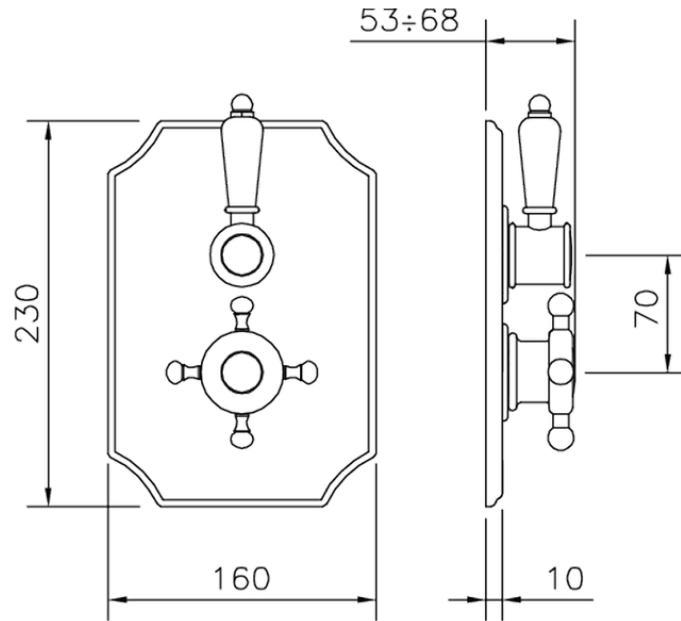

## Exposed part for 1-outlet con.thermo.shower valve VICTORIAN\_VT007280

VT007280

<https://en.huberitalia.com/exposed-part-for-1-outlet-con-thermo-shower-valve-victorian-vt007280>

ZB007341

<https://en.huberitalia.com/1-outlet-concealed-thermostatic-shower-valve-concealed-zb007341>

ZB007281

<https://en.huberitalia.com/1-outlet-concealed-thermostatic-shower-valve-concealed-zb007281>

2026-04-09