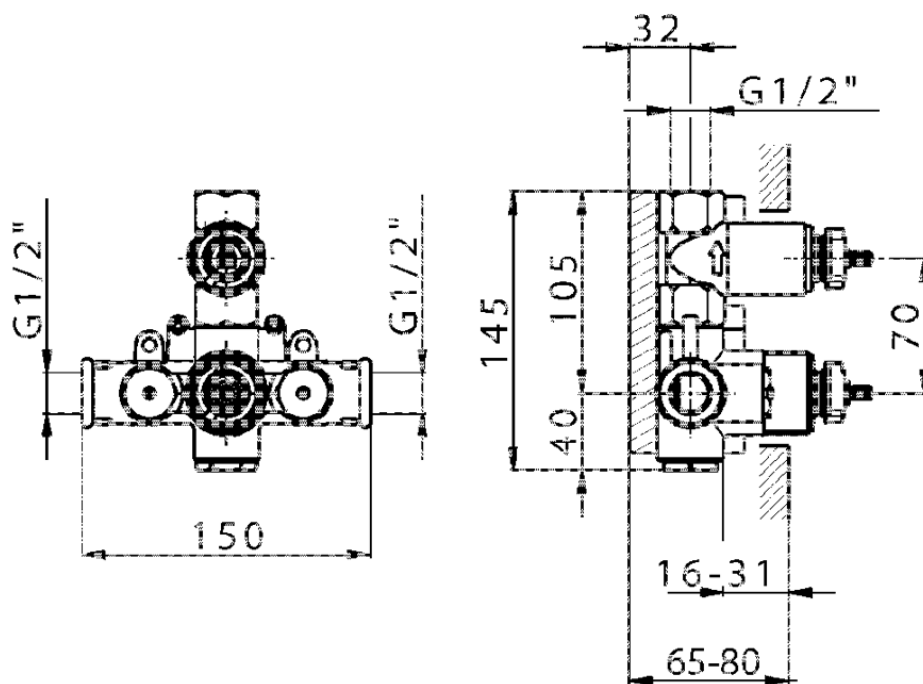

## Exposed part for 1-outlet con.thermo.shower valve VICTORIAN\_VT007280

VT007280

<https://en.huberitalia.com/exposed-part-for-1-outlet-con-thermo-shower-valve-victorian-vt007280>

ZB007341

<https://en.huberitalia.com/1-outlet-concealed-thermostatic-shower-valve-concealed-zb007341>

ZB007281

<https://en.huberitalia.com/1-outlet-concealed-thermostatic-shower-valve-concealed-zb007281>

2026-04-09