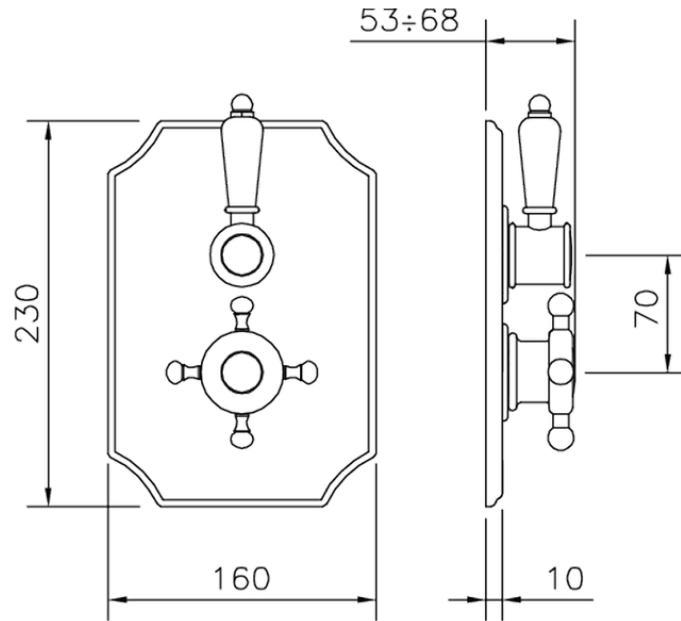

Exposed part for 1-outlet con.thermo.shower valve VICTORIAN_VT007280

VT007280

<https://en.huberitalia.com/exposed-part-for-1-outlet-con-thermo-shower-valve-victorian-vt007280>

ZB007341

<https://en.huberitalia.com/1-outlet-concealed-thermostatic-shower-valve-concealed-zb007341>

ZB007281

<https://en.huberitalia.com/1-outlet-concealed-thermostatic-shower-valve-concealed-zb007281>

2026-06-26