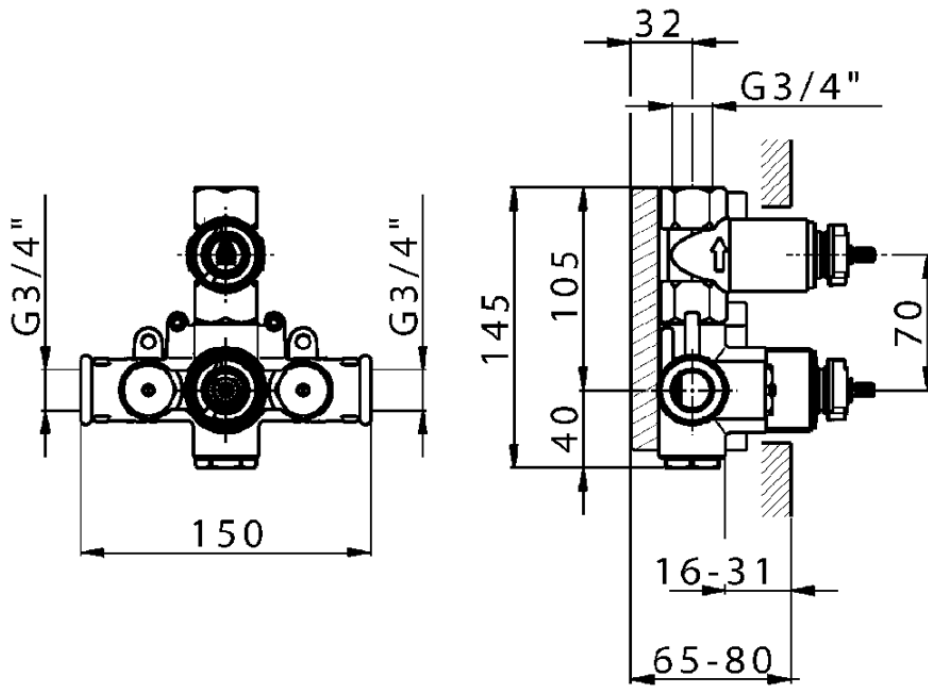

## Exposed part for 1-outlet con.thermo.shower valve VICTORIAN\_VT007280

VT007280

<https://en.huberitalia.com/exposed-part-for-1-outlet-con-thermo-shower-valve-victorian-vt007280>

ZB007341

<https://en.huberitalia.com/1-outlet-concealed-thermostatic-shower-valve-concealed-zb007341>

ZB007281

<https://en.huberitalia.com/1-outlet-concealed-thermostatic-shower-valve-concealed-zb007281>

2026-04-09