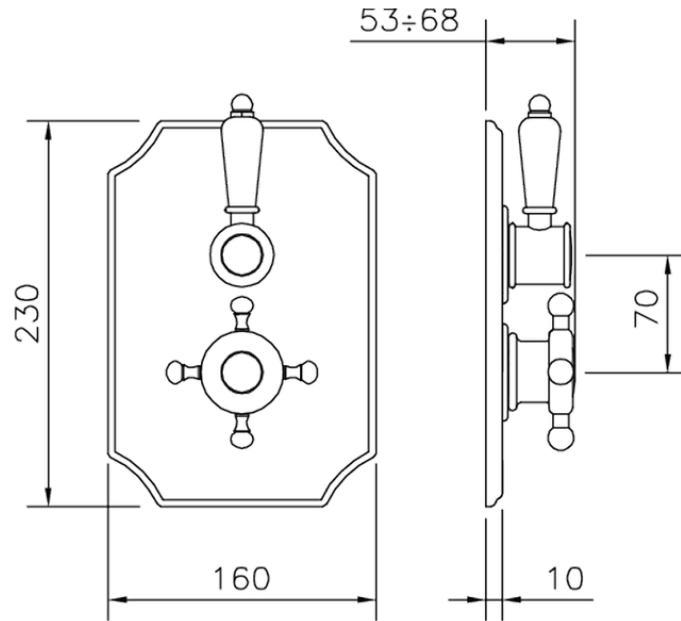

Exposed part for 1-outlet con.thermo.shower valve VICTORIAN_VT007280

VT007280

<https://en.huberitalia.com/exposed-part-for-1-outlet-con-thermo-shower-valve-victorian-vt007280>

ZB007341

<https://en.huberitalia.com/1-outlet-concealed-thermostatic-shower-valve-concealed-zb007341>

ZB007281

<https://en.huberitalia.com/1-outlet-concealed-thermostatic-shower-valve-concealed-zb007281>

2026-04-30