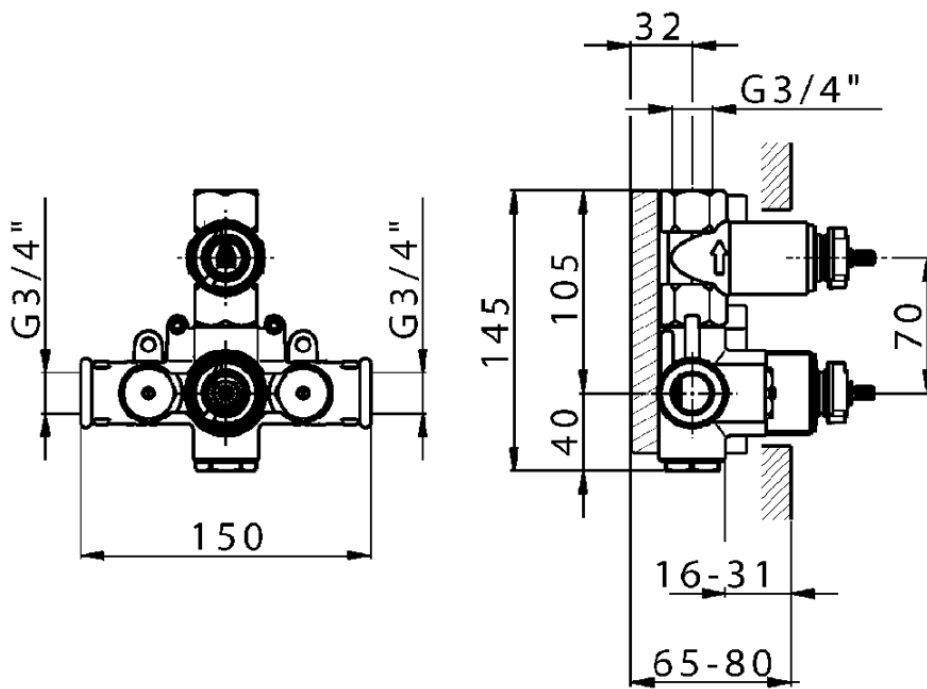

Exposed part for 1-outlet con.thermo.shower valve VICTORIAN_VT007280

VT007280

<https://en.huberitalia.com/exposed-part-for-1-outlet-con-thermo-shower-valve-victorian-vt007280>

ZB007341

<https://en.huberitalia.com/1-outlet-concealed-thermostatic-shower-valve-concealed-zb007341>

ZB007281

<https://en.huberitalia.com/1-outlet-concealed-thermostatic-shower-valve-concealed-zb007281>

2026-04-30