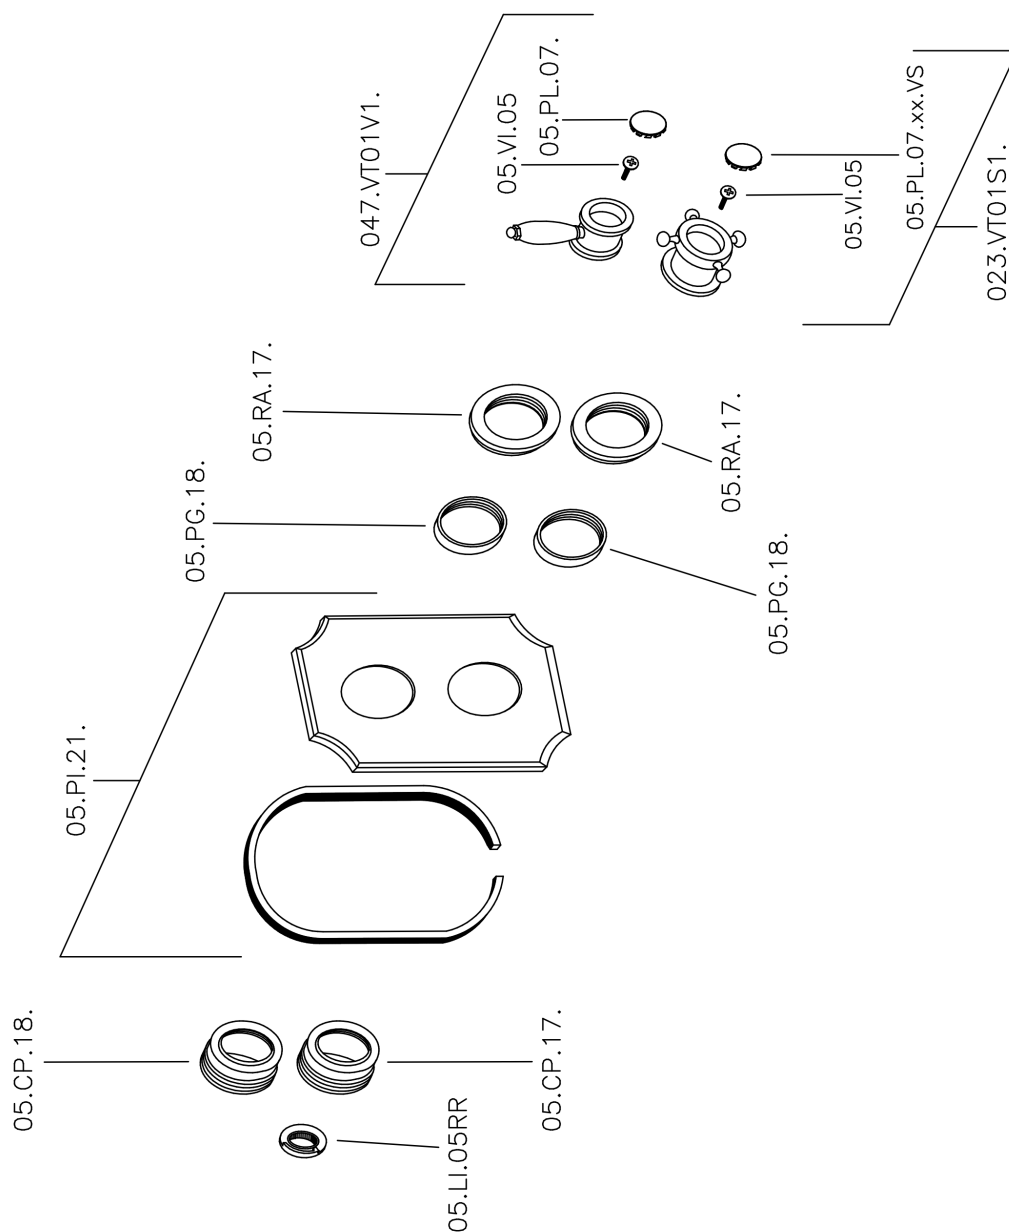

## Exposed part for 1-outlet con.thermo.shower valve VICTORIAN\_VT007280

VT007280

<https://en.huberitalia.com/exposed-part-for-1-outlet-con-thermo-shower-valve-victorian-vt007280>

## 1-outlet Concealed thermostatic shower valve CONCEALED\_ZB007341

ZB007341

<https://en.huberitalia.com/1-outlet-concealed-thermostatic-shower-valve-concealed-zb007341>

## 1-outlet Concealed thermostatic shower valve CONCEALED\_ZB007281

ZB007281

<https://en.huberitalia.com/1-outlet-concealed-thermostatic-shower-valve-concealed-zb007281>

2026-04-08