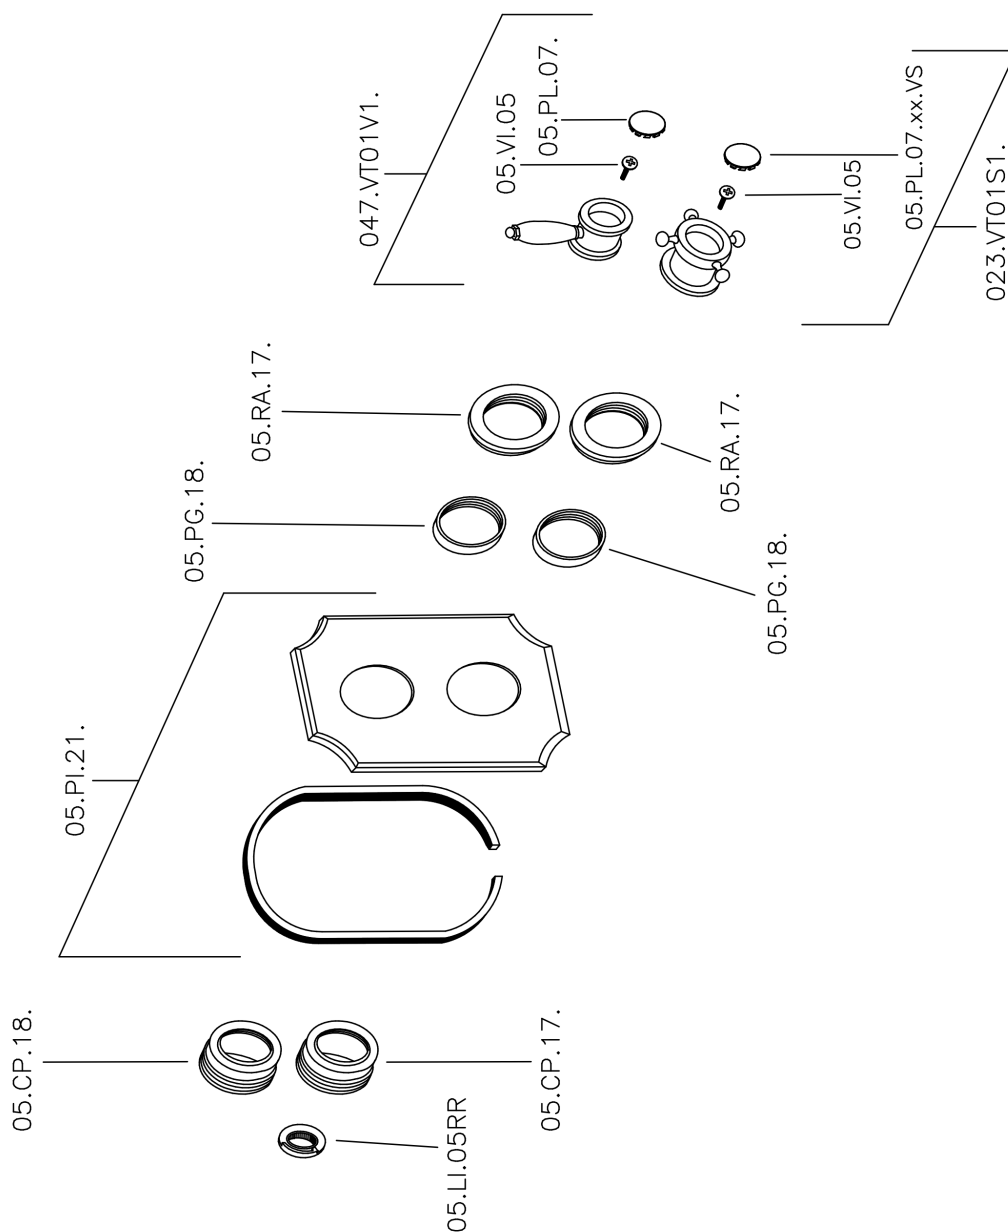

## Exposed part for 1-outlet con.thermo.shower valve VICTORIAN\_VT007280

VT007280

<https://en.huberitalia.com/exposed-part-for-1-outlet-con-thermo-shower-valve-victorian-vt007280>

## 1-outlet Concealed thermostatic shower valve CONCEALED\_ZB007341

ZB007341

<https://en.huberitalia.com/1-outlet-concealed-thermostatic-shower-valve-concealed-zb007341>

## 1-outlet Concealed thermostatic shower valve CONCEALED\_ZB007281

ZB007281

<https://en.huberitalia.com/1-outlet-concealed-thermostatic-shower-valve-concealed-zb007281>

2026-04-30