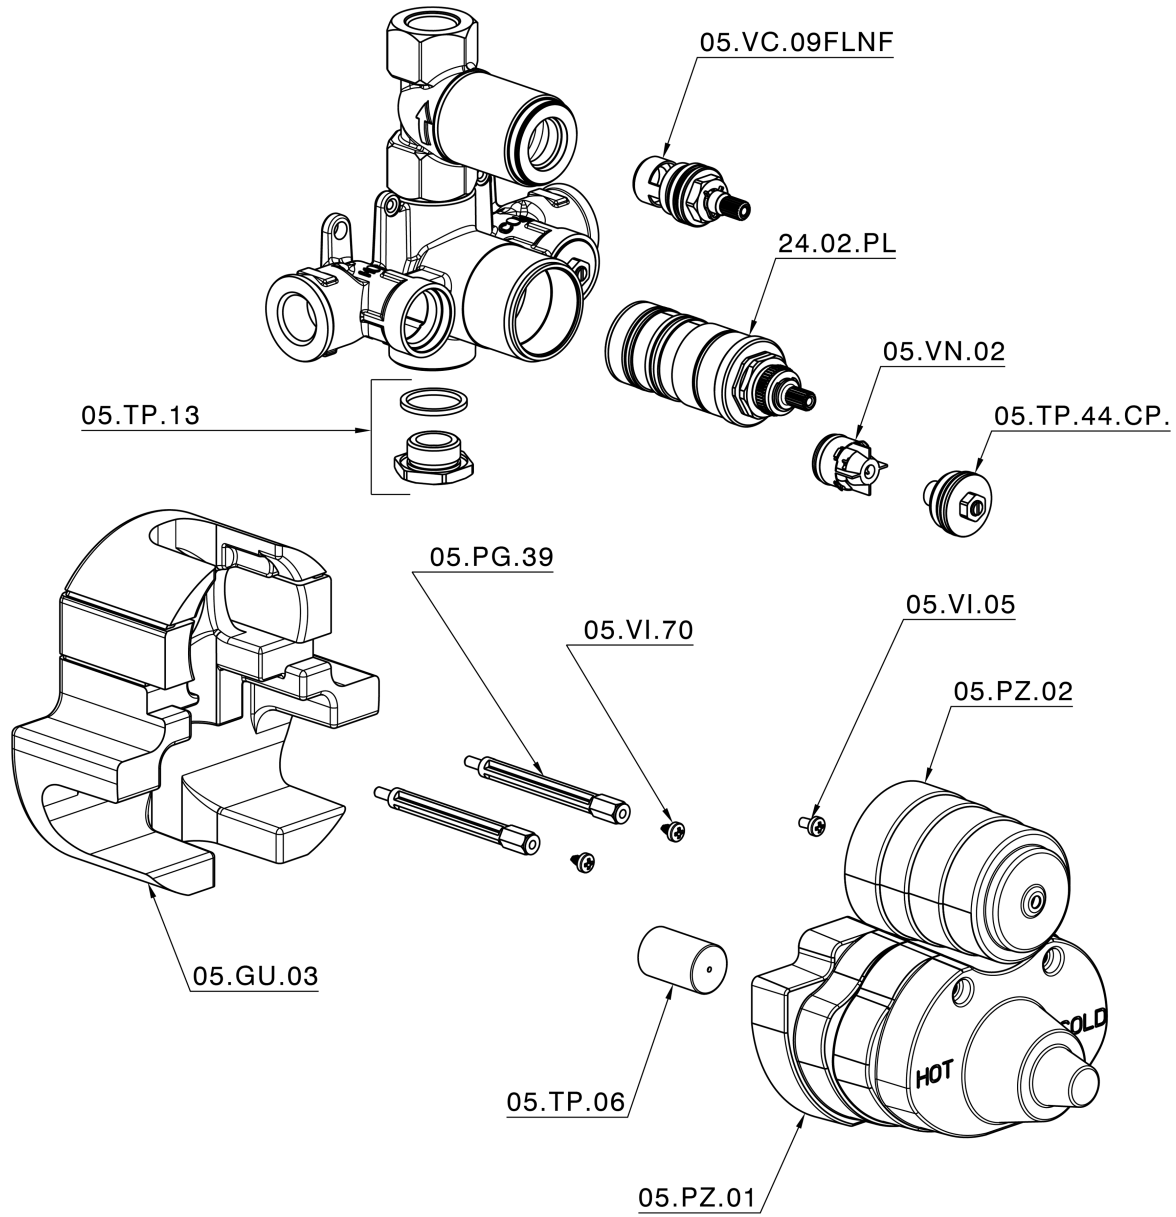

Exposed part for 1-outlet con.thermo.shower valve VICTORIAN_VT007280

VT007280

<https://en.huberitalia.com/exposed-part-for-1-outlet-con-thermo-shower-valve-victorian-vt007280>

1-outlet Concealed thermostatic shower valve CONCEALED_ZB007341

ZB007341

<https://en.huberitalia.com/1-outlet-concealed-thermostatic-shower-valve-concealed-zb007341>

1-outlet Concealed thermostatic shower valve CONCEALED_ZB007281

ZB007281

<https://en.huberitalia.com/1-outlet-concealed-thermostatic-shower-valve-concealed-zb007281>