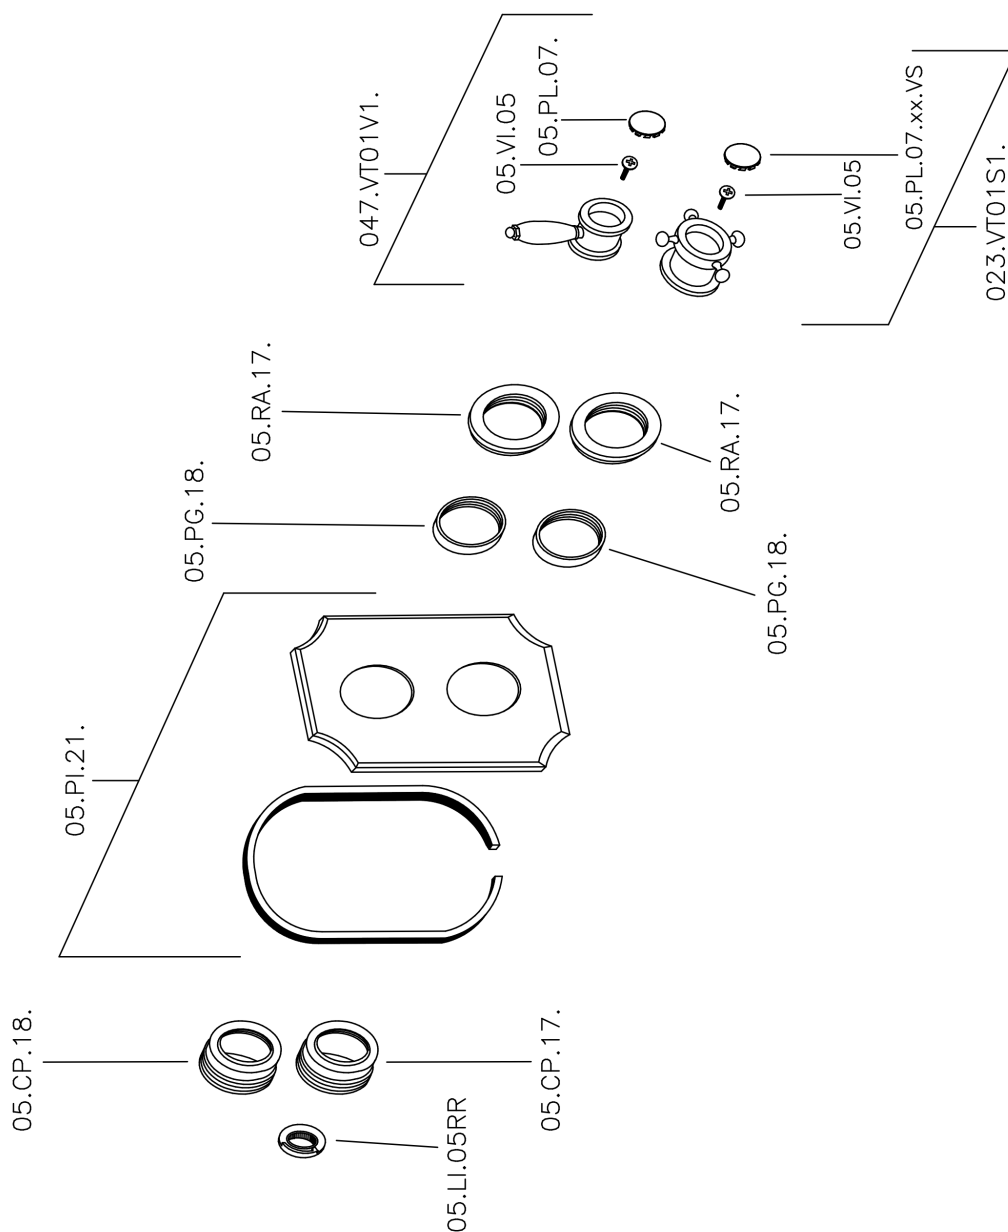

## Exposed part for 1-outlet con.thermo.shower valve VICTORIAN\_VT007280

MODEL **VT007280**

Exposed part for 1-outlet con.thermo.shower valve, stop valve, without concealed part, for items ZB007281-ZB007341

### CHARACTERISTICS

Installation **Concealed**  
 Required concealed parts **ZB007341**  
**ZB007281**

## Exposed part for 1-outlet con.thermo.shower valve VICTORIAN\_VT007280

VT007280

<https://en.huberitalia.com/exposed-part-for-1-outlet-con-thermo-shower-valve-victorian-vt007280>

## 1-outlet Concealed thermostatic shower valve CONCEALED\_ZB007341

MODEL **ZB007341**

1-outlet Concealed thermostatic shower valve, stopvalve with 3/4" outlet, without trim kit

AVAILABLE FINISHINGS

**04** 04 Without finishing