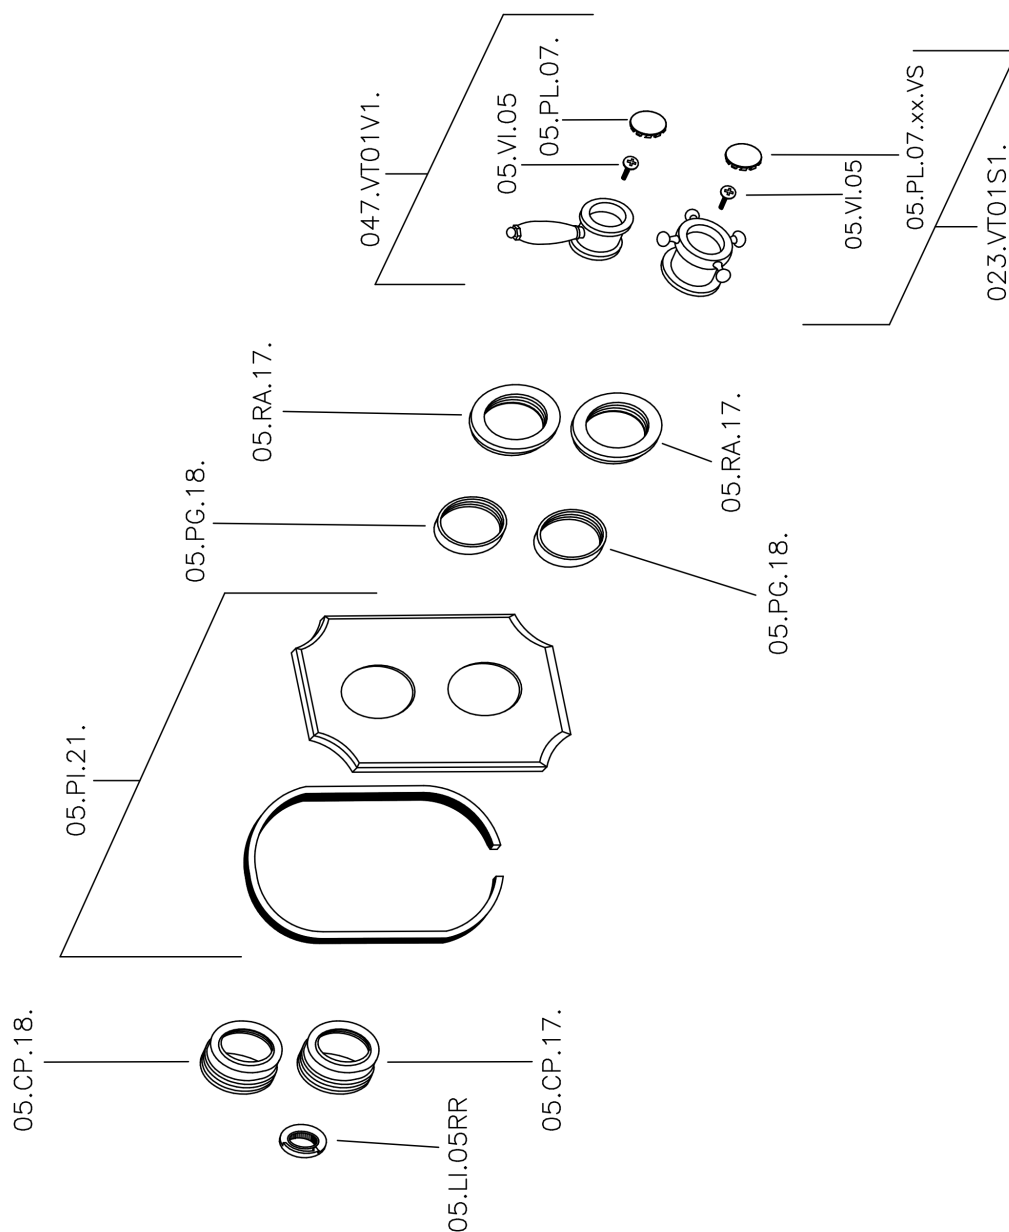

Exposed part for 1-outlet con.thermo.shower valve VICTORIAN_VT007280

MODEL **VT007280**

Exposed part for 1-outlet con.thermo.shower valve, stop valve, without concealed part, for items ZB007281-ZB007341

Thermostatic

The Huber thermostatic is your personal water manager, helping you to handle, control and save water and energy.

Exposed part for 1-outlet con.thermo.shower valve VICTORIAN_VT007280

VT007280

<https://en.huberitalia.com/exposed-part-for-1-outlet-con-thermo-shower-valve-victorian-vt007280>

1-outlet Concealed thermostatic shower valve CONCEALED_ZB007341

MODEL **ZB007341**

1-outlet Concealed thermostatic shower valve, stopvalve with 3/4" outlet, without trim kit

1-outlet Concealed thermostatic shower valve **CONCEALED_ZB007281**

MODEL **ZB007281**

1-outlet Concealed thermostatic shower valve, Stopvalve with 1/2" outlet, without trim kit

AVAILABLE FINISHINGS

 **04** 04 Without finishing