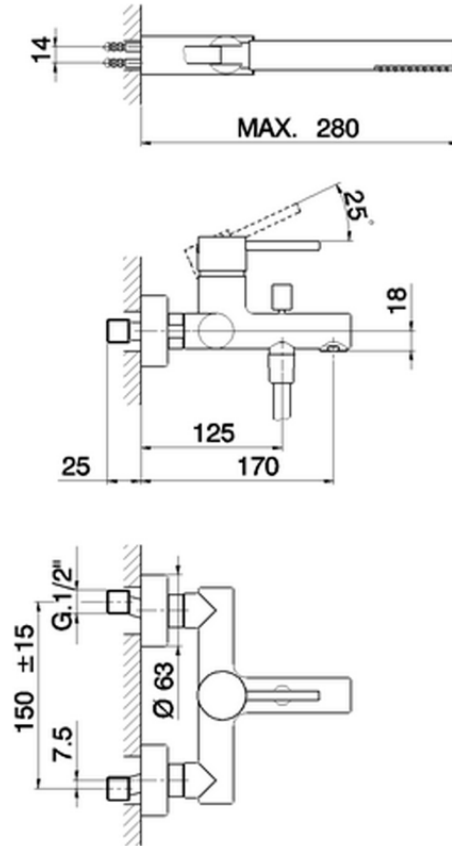

Single lever bath mixer, shower set TRATTO EVO_TV000120

TV000120

<https://en.huberitalia.com/single-lever-bath-mixer-shower-set-tratto-evo-tv000120>

2024-12-18