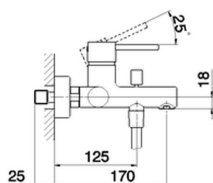

Single lever bath mixer, shower set TRATTO EVO_TV000120

MODEL **TV000120**

Single lever bath mixer, shower set, wall mounted adjustable handshower bracket, 26 mm ABS minimalistic one spray handshower, 150 cm Brass flexible hose

AVAILABLE FINISHINGS

CHARACTERISTICS

Cartridge Spare Parts **ZZ95435000**

35 mm Cartridge

EcoStop

EcoStop feature limits water flow to approximately 50% of maximum output with one point of resistance on setting. Push slightly past the middle stop only when full water output is required. This will save water up to 50%.