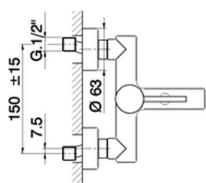

Single lever bath mixer, shower set TRATTO EVO_TV000120

MODEL **TV000120**

Single lever bath mixer, shower set, wall mounted adjustable handshower bracket, 26 mm ABS minimalistic one spray handshower, 150 cm Brass flexible hose

AVAILABLE FINISHINGS

CHARACTERISTICS

Cartridge Spare Parts **ZZ95435000**

35 mm Cartridge

EcoStop

EcoStop feature limits water flow to approximately 50% of maximum output with one point of resistance on setting. Push slightly past the middle stop only when full water output is required. This will save water up to 50%.