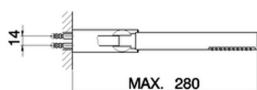

Single lever bath mixer, shower set TRATTO EVO_TV000120

MODEL **TV000120**

Single lever bath mixer, shower set, wall mounted adjustable handshower bracket, 26 mm ABS minimalistic one spray handshower, 150 cm Brass flexible hose

AVAILABLE FINISHINGS

CHARACTERISTICS

Cartridge Spare Parts **ZZ95435000**

35 mm Cartridge

EcoStop

EcoStop feature limits water flow to approximately 50% of maximum output with one point of resistance on setting. Push slightly past the middle stop only when full water output is required. This will save water up to 50%.