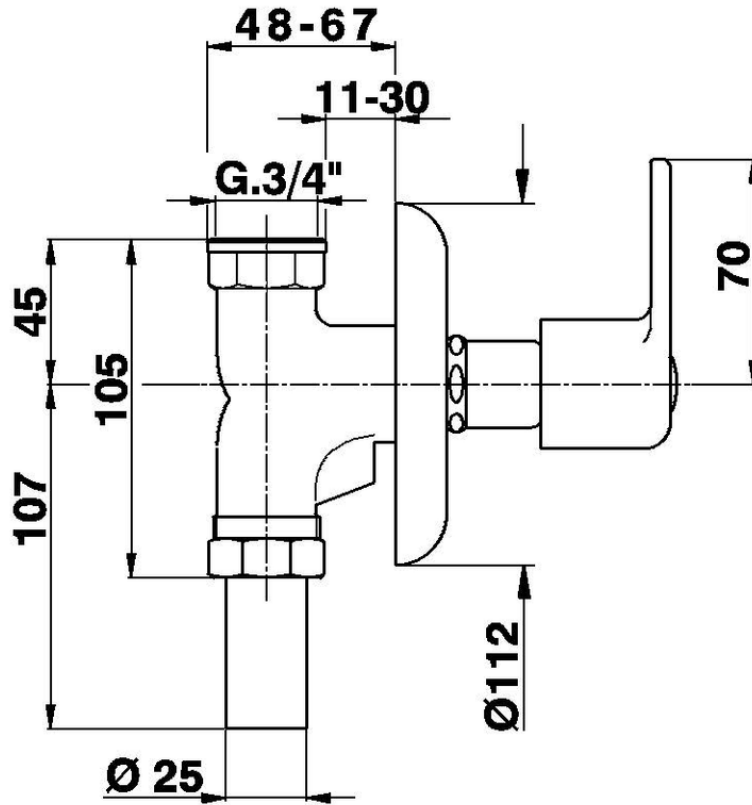

G.3/4" Concealed rapid flow valve COMPONENTS_ZB002710

ZB002710

<https://en.huberitalia.com/g-3-4-concealed-rapid-flow-valve-components-zb002710>

2024-12-18