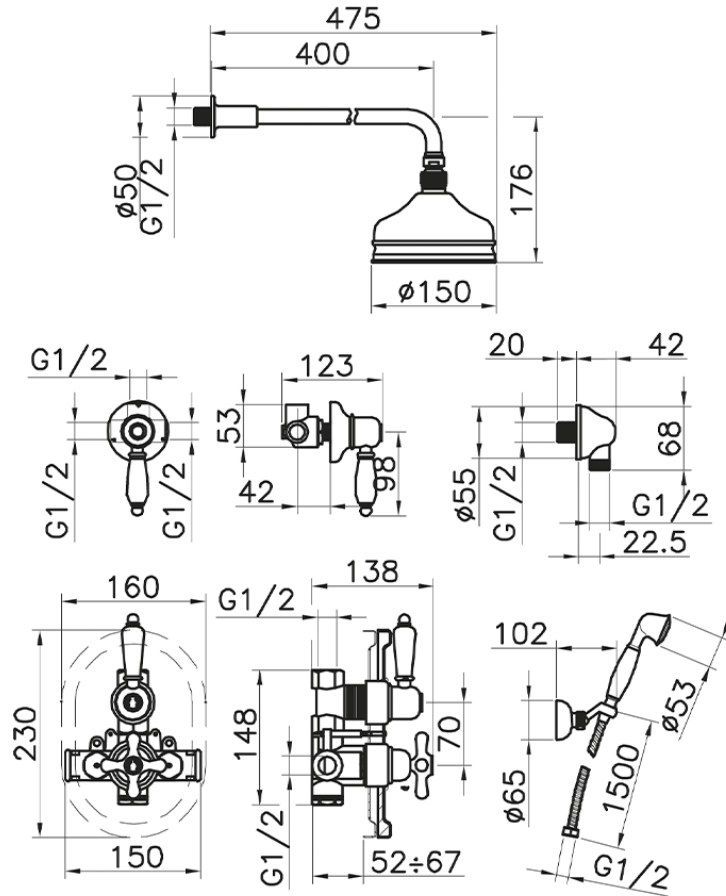

Concealed thermostatic shower mixer CROISETTE_913.CS01H.

913.CS01H.

<https://en.huberitalia.com/concealed-thermostatic-shower-mixer-croisette-913-cs01h>

2024-12-18