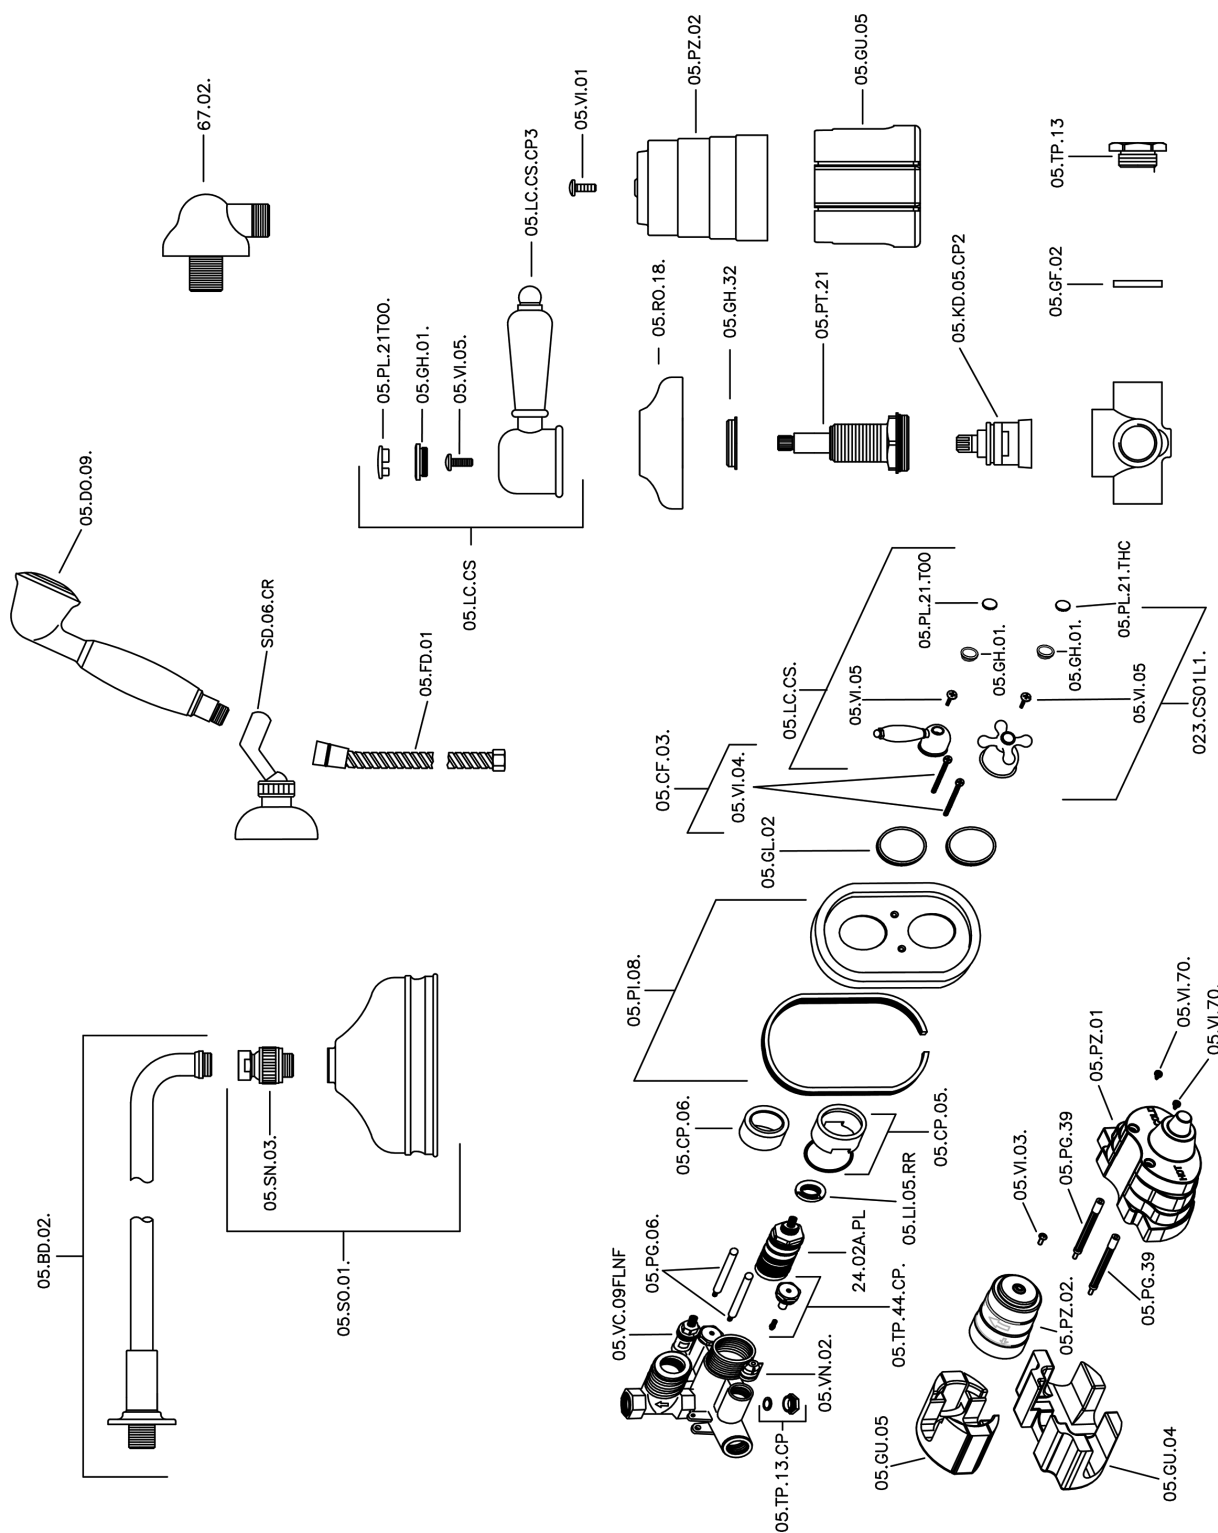

## Concealed thermostatic shower mixer CROISSETTE\_913.CS01H.

913.CS01H.

<https://en.huberitalia.com/concealed-thermostatic-shower-mixer-croisette-913-cs01h>

2024-12-18