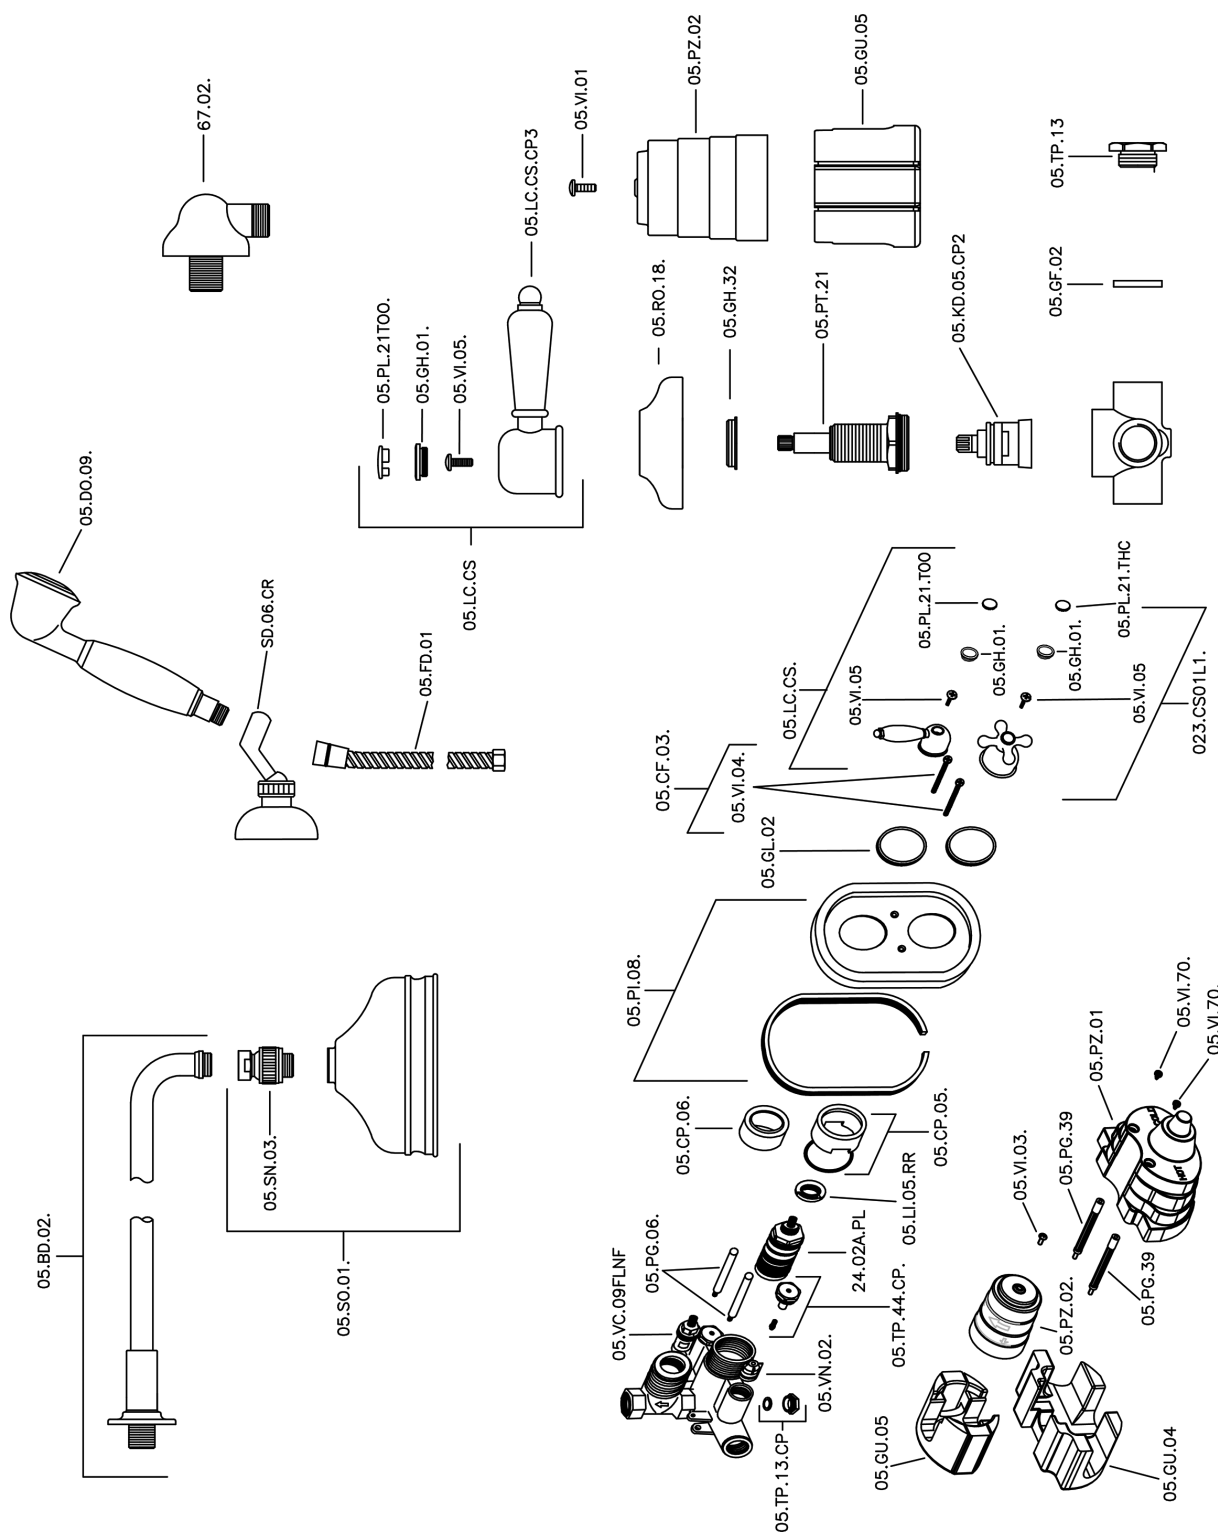

Concealed thermostatic shower mixer CROISETTE_913.CS01H.

MODEL **913.CS01H.**

Concealed thermostatic shower mixer, 1/2" concealed Thermostatic Mixer, 1/2" outlet stopvalve, 2-outlet diverter, wall mounted adjustable handshower bracket, 400 mm shower arm with headshower, 150 mm Brass round headshower, 53 mm Brass classic one spray handshower, 1/2" wall elbow, 150 cm Brass flexible hose

AVAILABLE FINISHINGS

-  **AG** AG Antique Gold
-  **BA** BA Old Bronze
-  **CR** CR Chrome
-  **2W** 2W Brushed Gold

CHARACTERISTICS

Cartridge Spare Parts **24.04A.PP**

8x20 Plus P Thermostatic Valve

Installation **Concealed**

Thermostatic

The Huber thermostatic is your personal water manager, helping you to handle, control and save water and energy.

Concealed thermostatic shower mixer CROISSETTE_913.CS01H.

913.CS01H.

<https://en.huberitalia.com/concealed-thermostatic-shower-mixer-croisette-913-cs01h>