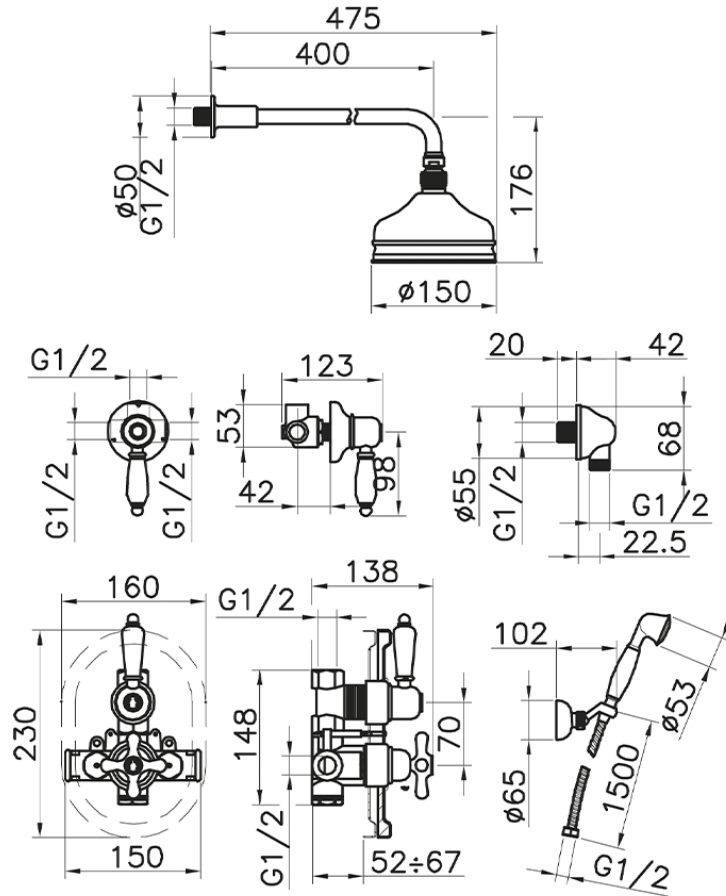

## Concealed thermostatic shower mixer CROISETTE\_913.CS01H.

913.CS01H.

<https://en.huberitalia.com/concealed-thermostatic-shower-mixer-croisette-913-cs01h>

2024-12-19