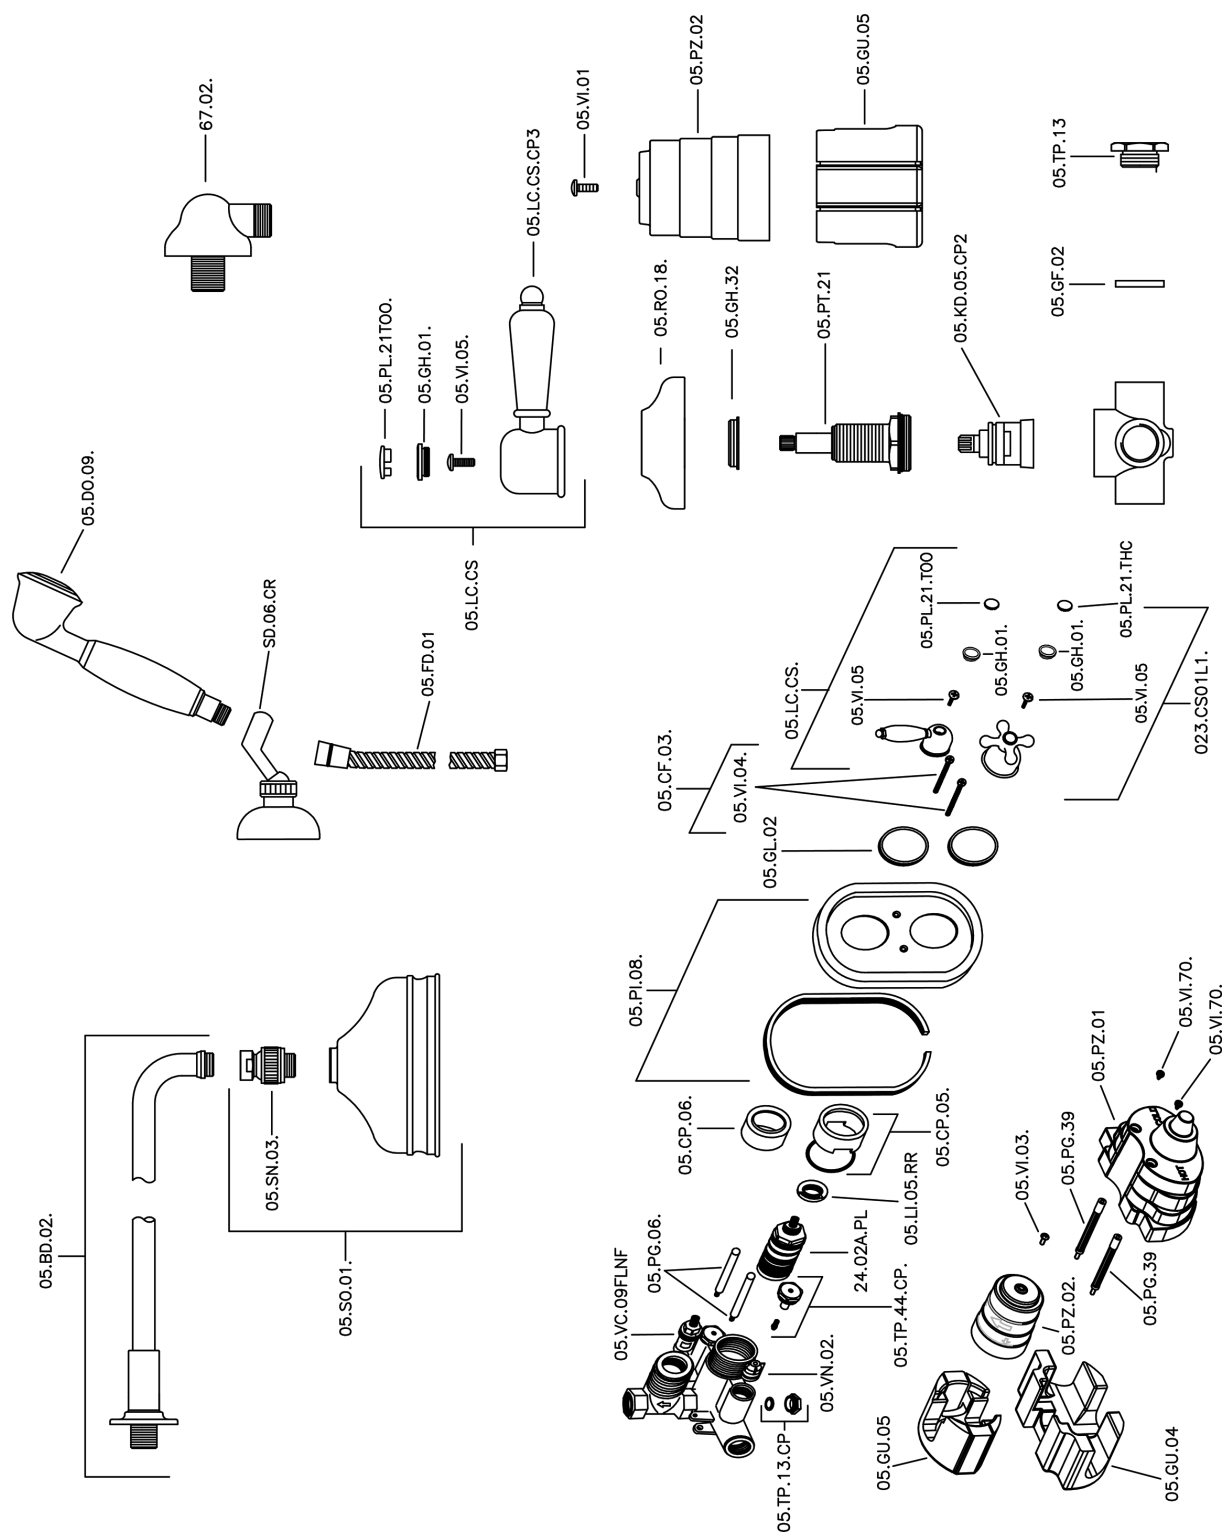

Concealed thermostatic shower mixer CROISSETTE_913.CS01H.

913.CS01H.

<https://en.huberitalia.com/concealed-thermostatic-shower-mixer-croisette-913-cs01h>

2024-12-19