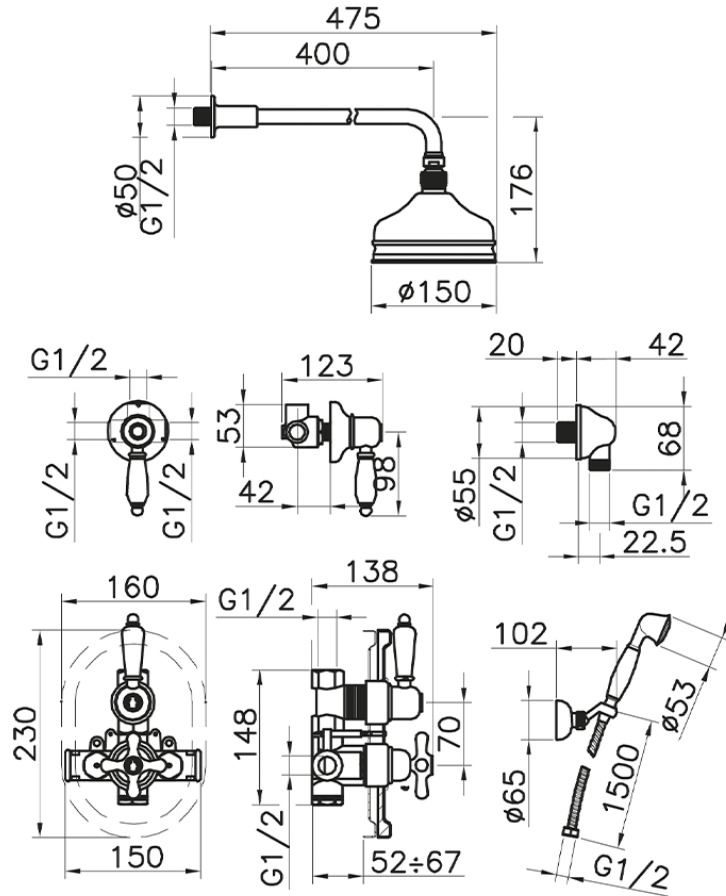

Concealed thermostatic shower mixer CROISETTE_913.CS01H.

913.CS01H.

<https://en.huberitalia.com/concealed-thermostatic-shower-mixer-croisette-913-cs01h>

2024-12-19