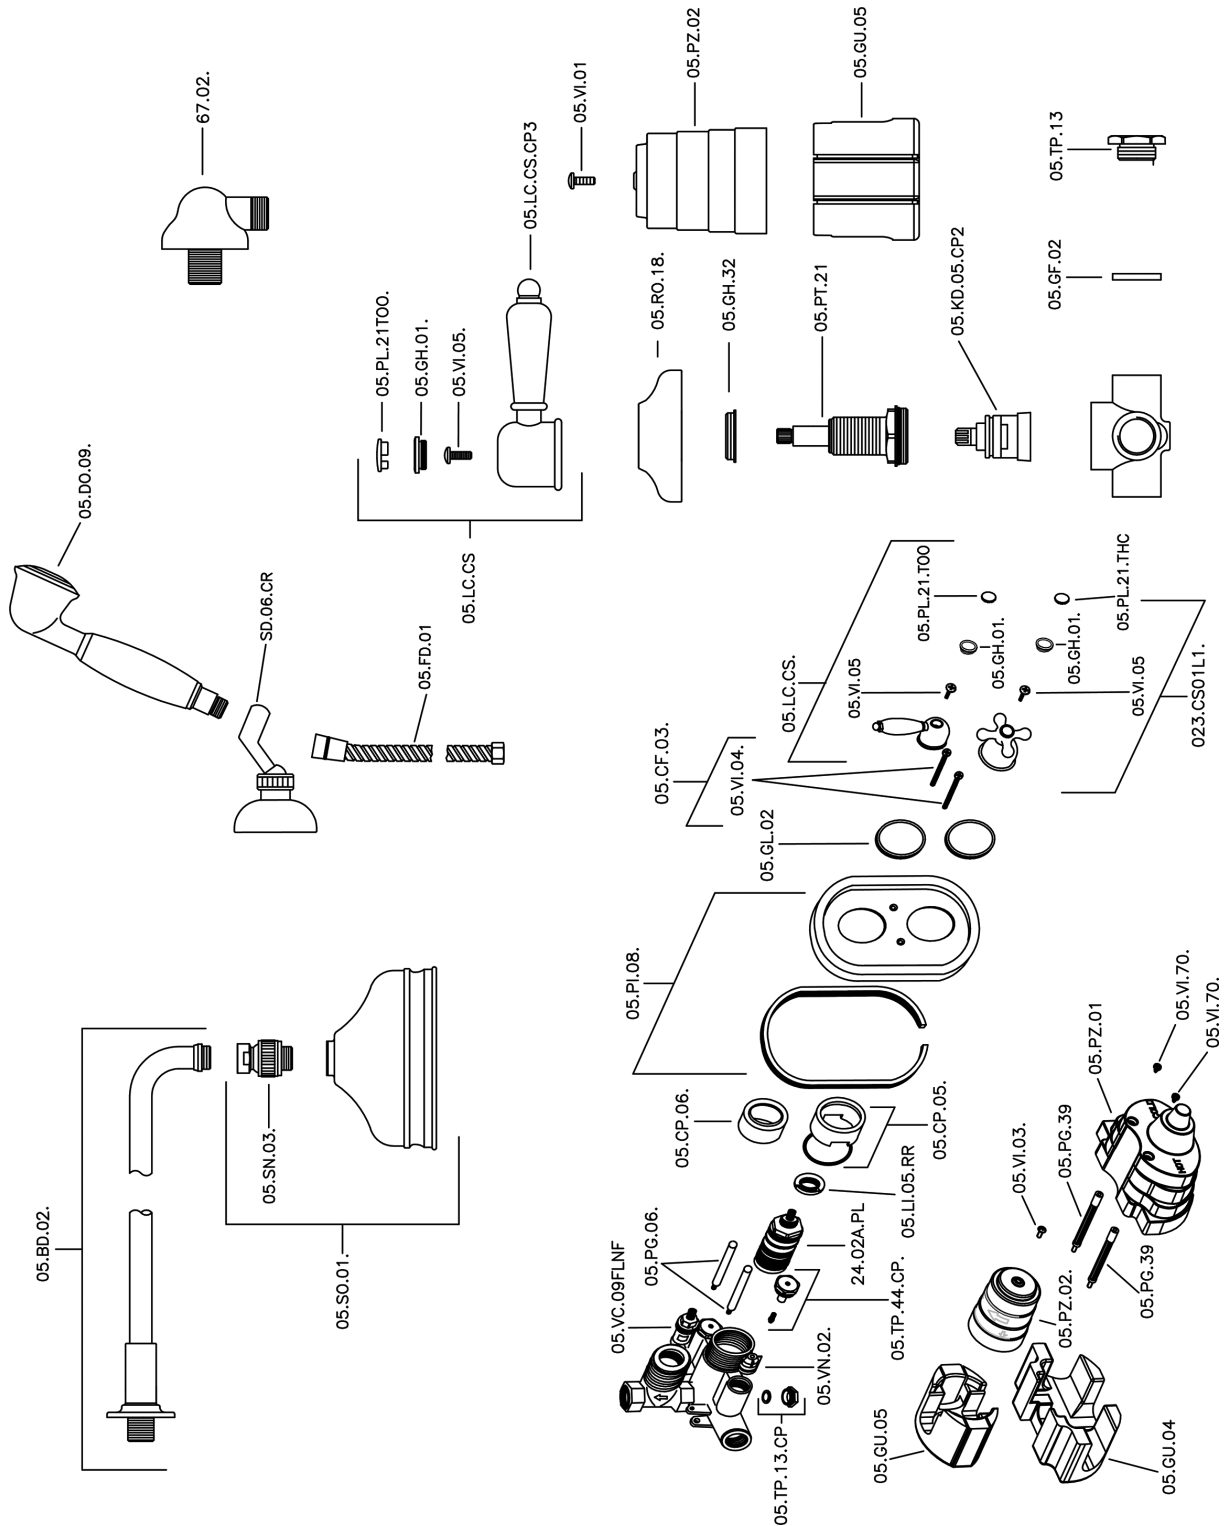

Concealed thermostatic shower mixer CROISSETTE_913.CS01H.

913.CS01H.

<https://en.huberitalia.com/concealed-thermostatic-shower-mixer-croisette-913-cs01h>

2024-12-19