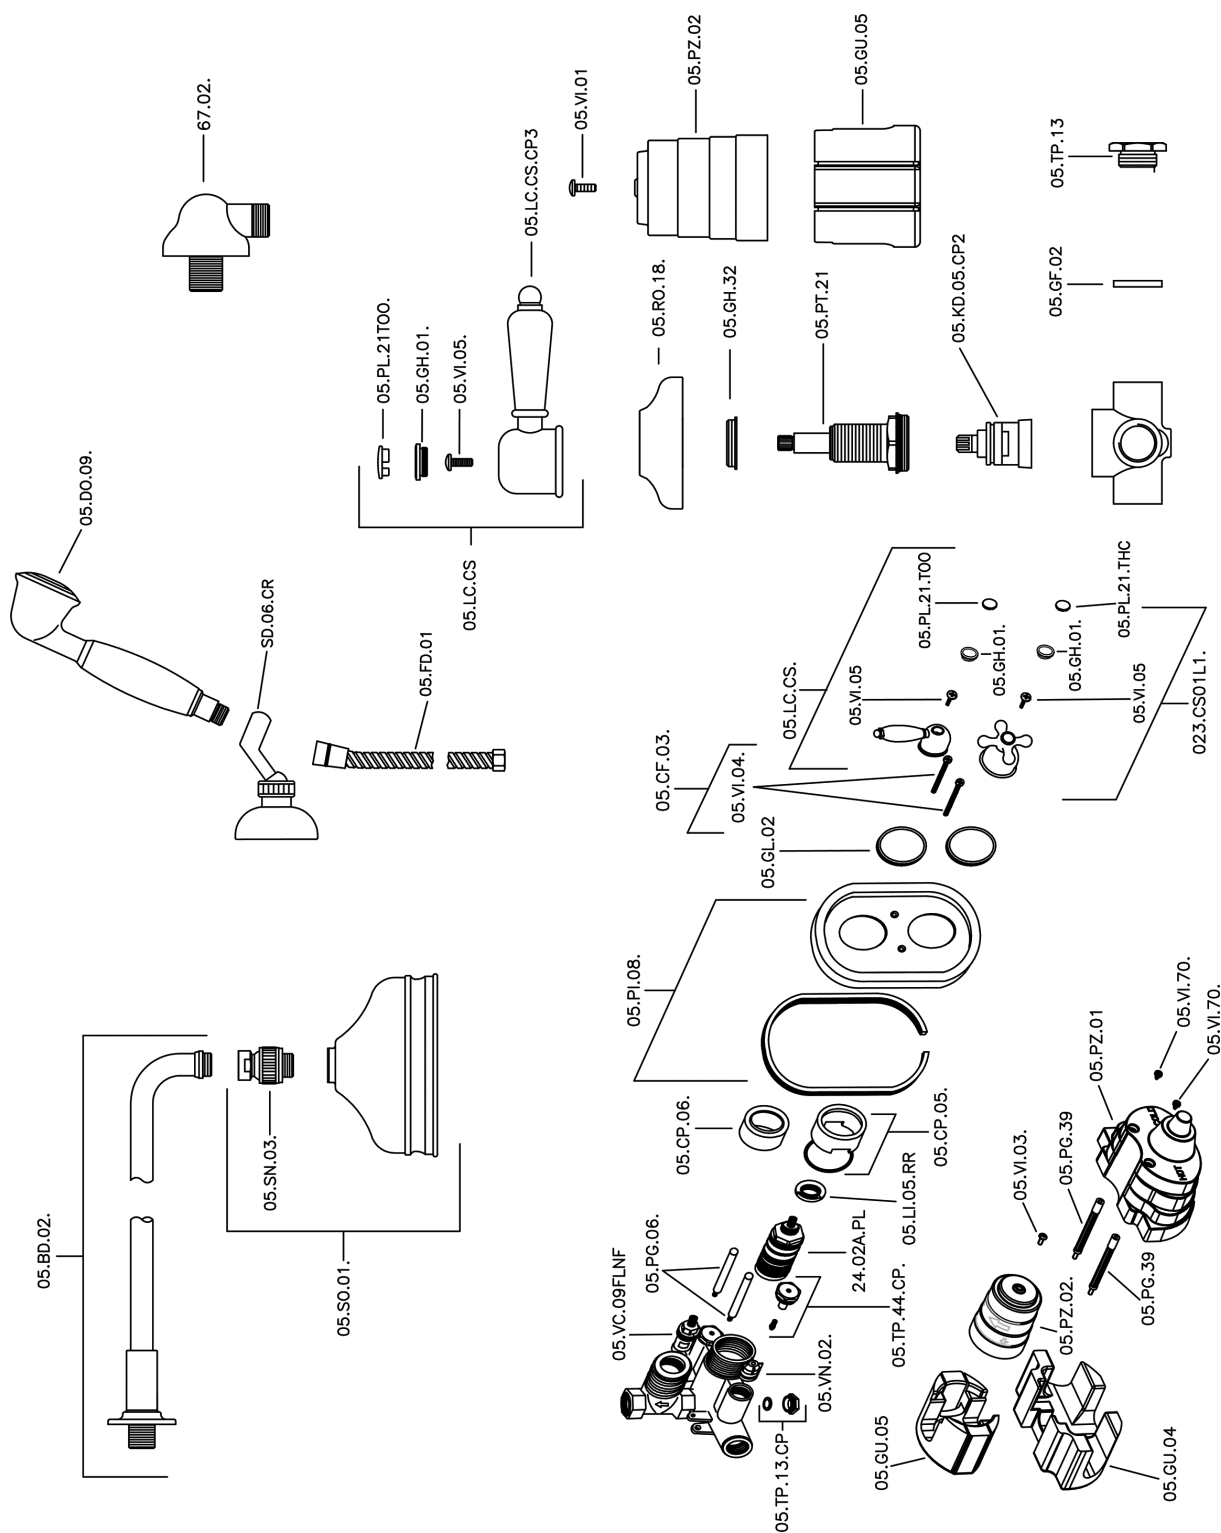

Concealed thermostatic shower mixer CROISETTE_913.CS01H.

MODEL **913.CS01H.**

Concealed thermostatic shower mixer, 1/2" concealed Thermostatic Mixer, 1/2" outlet stopvalve, 2-outlet diverter, wall mounted adjustable handshower bracket, 400 mm shower arm with headshower, 150 mm Brass round headshower, 53 mm Brass classic one spray handshower, 1/2" wall elbow, 150 cm Brass flexible hose

AVAILABLE FINISHINGS

-  **AG** AG Antique Gold
-  **BA** BA Old Bronze
-  **CR** CR Chrome
-  **2W** 2W Brushed Gold

CHARACTERISTICS

Cartridge Spare Parts **24.04A.PP**

8x20 Plus P Thermostatic Valve

Installation **Concealed**

Thermostatic

The Huber thermostatic is your personal water manager, helping you to handle, control and save water and energy.

Concealed thermostatic shower mixer CROISSETTE_913.CS01H.

913.CS01H.

<https://en.huberitalia.com/concealed-thermostatic-shower-mixer-croisette-913-cs01h>