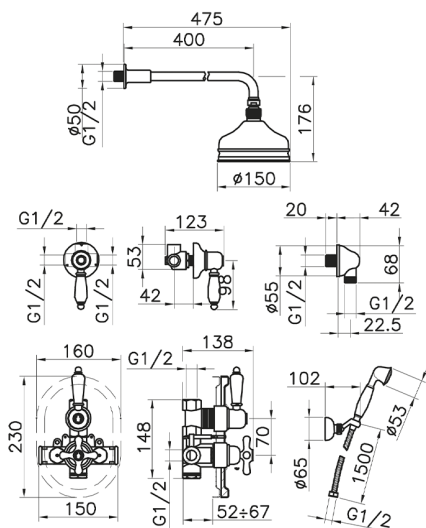

Concealed thermostatic shower mixer CROISETTE_913.CS01H.

MODEL **913.CS01H.**

Concealed thermostatic shower mixer, 1/2" concealed Thermostatic Mixer, 1/2" outlet stopvalve, 2-outlet diverter, wall mounted adjustable handshower bracket, 400 mm shower arm with headshower, 150 mm Brass round headshower, 53 mm Brass classic one spray handshower, 1/2" wall elbow, 150 cm Brass flexible hose

AVAILABLE FINISHINGS

-  **AG** AG Antique Gold
-  **BA** BA Old Bronze
-  **CR** CR Chrome
-  **2W** 2W Brushed Gold

CHARACTERISTICS

Cartridge Spare Parts **24.04A.PP**

8x20 Plus P Thermostatic Valve

Installation **Concealed**