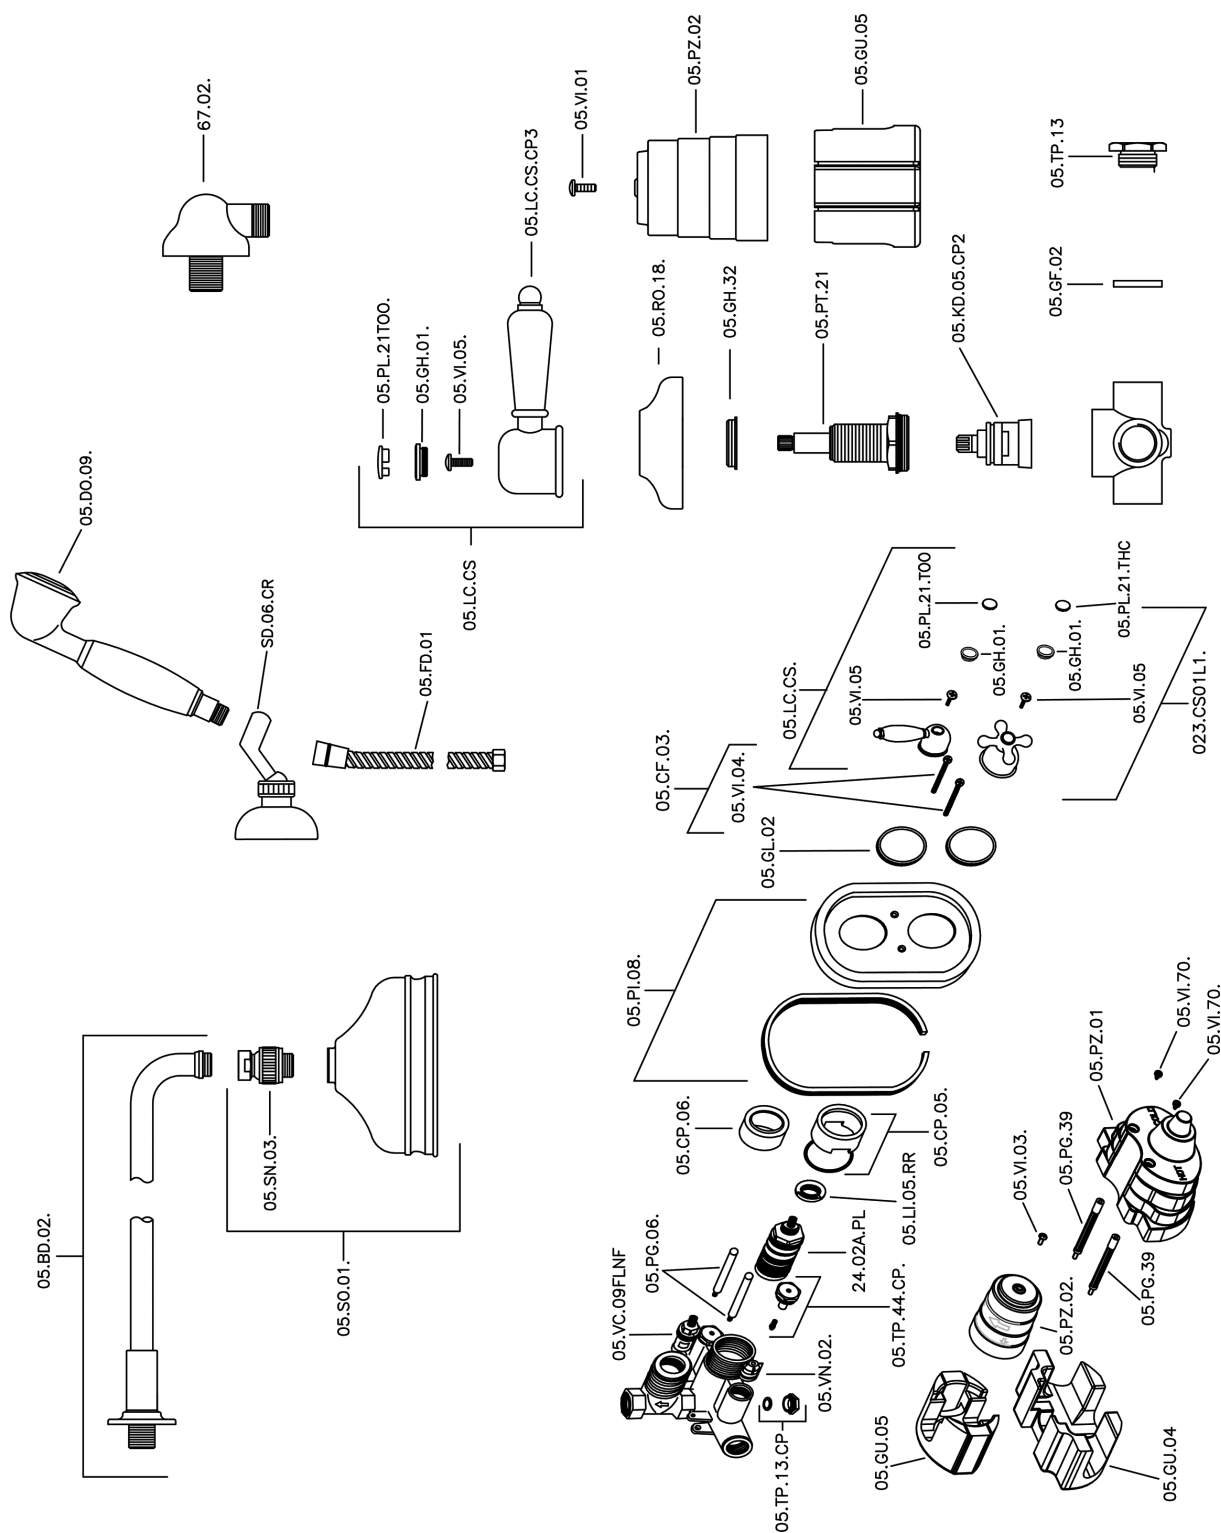

## Concealed thermostatic shower mixer CROISSETTE\_913.CS01H.

913.CS01H.

<https://en.huberitalia.com/concealed-thermostatic-shower-mixer-croisette-913-cs01h>

2024-12-18