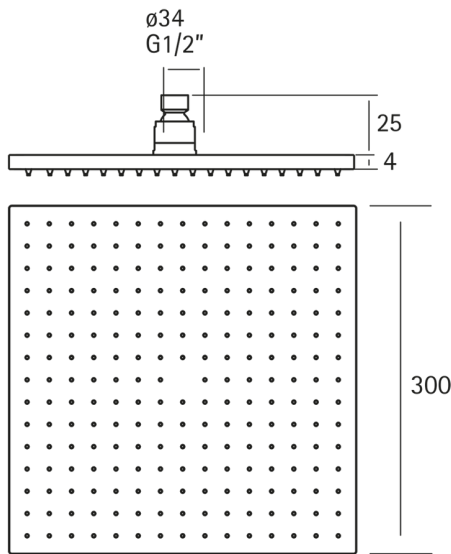

Lynox showerhead LYNOX_SS016450

MODEL **SS016450**

Showerhead, 300x300 mm Square 4 mm thick, Inox AISI 304

AVAILABLE FINISHINGS

D1 D1 Brushed Inox

CHARACTERISTICS

2024-11-15