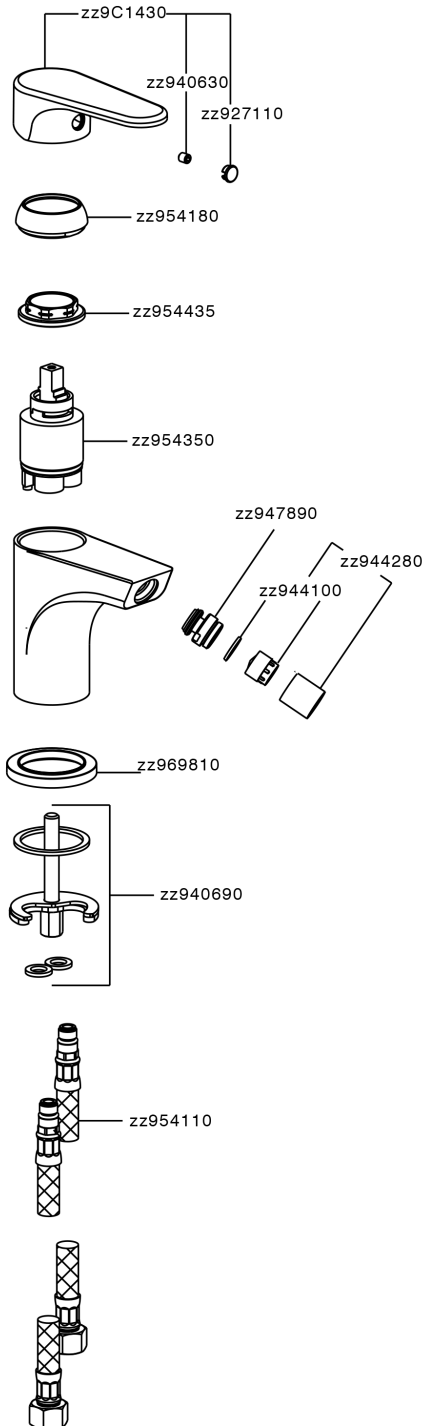

Single lever bidet mixer AH_AH000560

MODEL **AH000560**

Single lever bidet mixer, without pop up waste, G.3/8" Stainless Steel Flexible

AVAILABLE FINISHINGS

-  **21** 21 Chrome
-  **2F** 2F Brushed Nickel
-  **40** 40 Matt Black

CHARACTERISTICS

Cartridge Spare Parts **ZZ95435000**

35 mm Cartridge

EcoStop

EcoStop feature limits water flow to approximately 50% of maximum output with one point of resistance on setting. Push slightly past the middle stop only when full water output is required. This will save water up to 50%.

Single lever bidet mixer AH_AH000560

AH000560

<https://en.huberitalia.com/single-lever-bidet-mixer-ah-ah000560>

2024-12-18