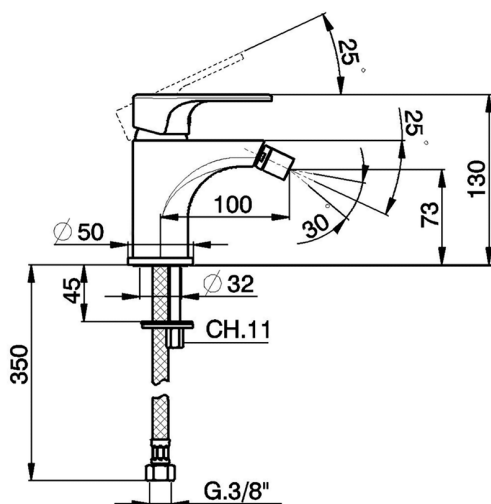

Single lever bidet mixer AH_AH000560

MODEL **AH000560**

Single lever bidet mixer, without pop up waste, G.3/8" Stainless Steel Flexible

AVAILABLE FINISHINGS

-  **21** 21 Chrome
-  **2F** 2F Brushed Nickel
-  **40** 40 Matt Black

CHARACTERISTICS

Cartridge Spare Parts **ZZ95435000**

35 mm Cartridge

EcoStop

EcoStop feature limits water flow to approximately 50% of maximum output with one point of resistance on setting. Push slightly past the middle stop only when full water output is required. This will save water up to 50%.

Single lever bidet mixer AH_AH000560

AH000560

<https://en.huberitalia.com/single-lever-bidet-mixer-ah-ah000560>

2024-12-18