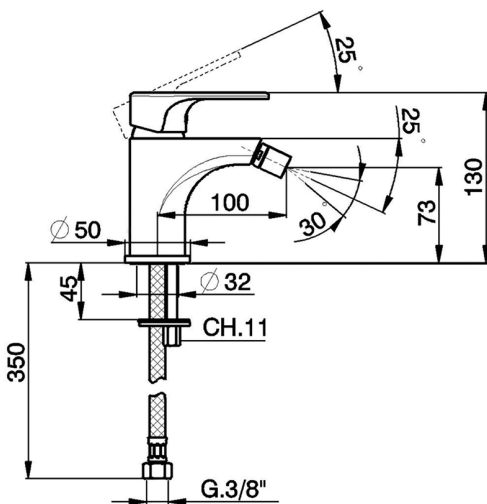

Single lever bidet mixer AH_AH000560

MODEL **AH000560**

Single lever bidet mixer, without pop up waste, G.3/8" Stainless Steel Flexible

AVAILABLE FINISHINGS

-  **21** 21 Chrome
-  **2F** 2F Brushed Nickel
-  **40** 40 Matt Black

CHARACTERISTICS

Cartridge Spare Parts **ZZ95435000**

35 mm Cartridge

EcoStop

EcoStop feature limits water flow to approximately 50% of maximum output with one point of resistance on setting. Push slightly past the middle stop only when full water output is required. This will save water up to 50%.

Single lever bidet mixer AH_AH000560

AH000560

<https://en.huberitalia.com/single-lever-bidet-mixer-ah-ah000560>

2024-12-23