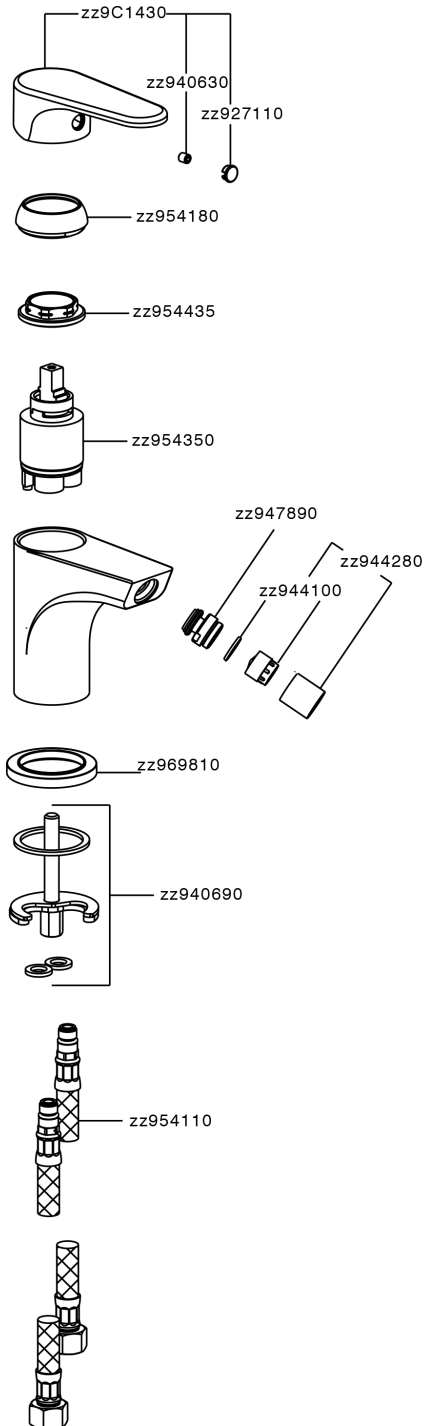

Single lever bidet mixer AH_AH000560

MODEL **AH000560**

Single lever bidet mixer, without pop up waste, G.3/8" Stainless Steel Flexible

AVAILABLE FINISHINGS

-  **21** 21 Chrome
-  **2F** 2F Brushed Nickel
-  **40** 40 Matt Black

CHARACTERISTICS

Cartridge Spare Parts **ZZ95435000**

35 mm Cartridge

EcoStop

EcoStop feature limits water flow to approximately 50% of maximum output with one point of resistance on setting. Push slightly past the middle stop only when full water output is required. This will save water up to 50%.

Single lever bidet mixer AH_AH000560

AH000560

<https://en.huberitalia.com/single-lever-bidet-mixer-ah-ah000560>

2024-12-23