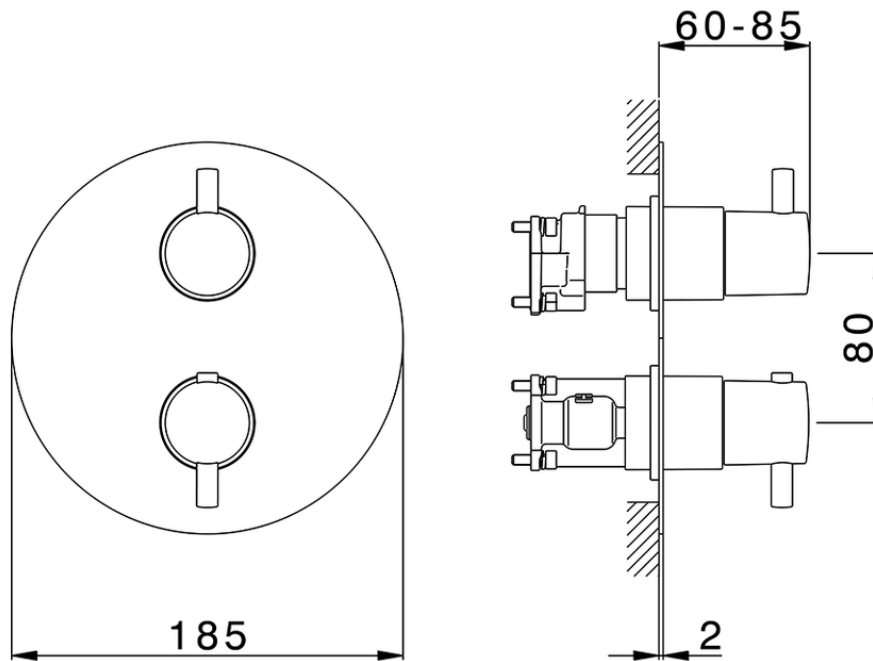

Exposed part for Thermostatic One Box Valve TRATTO EVO_TV0BT030

TV0BT030

<https://en.huberitalia.com/exposed-part-for-thermostatic-one-box-valve-tratto-evo-tv0bt030>

ZB00B031

<https://en.huberitalia.com/one-box-universal-concealed-part-one-box-zb00b031>