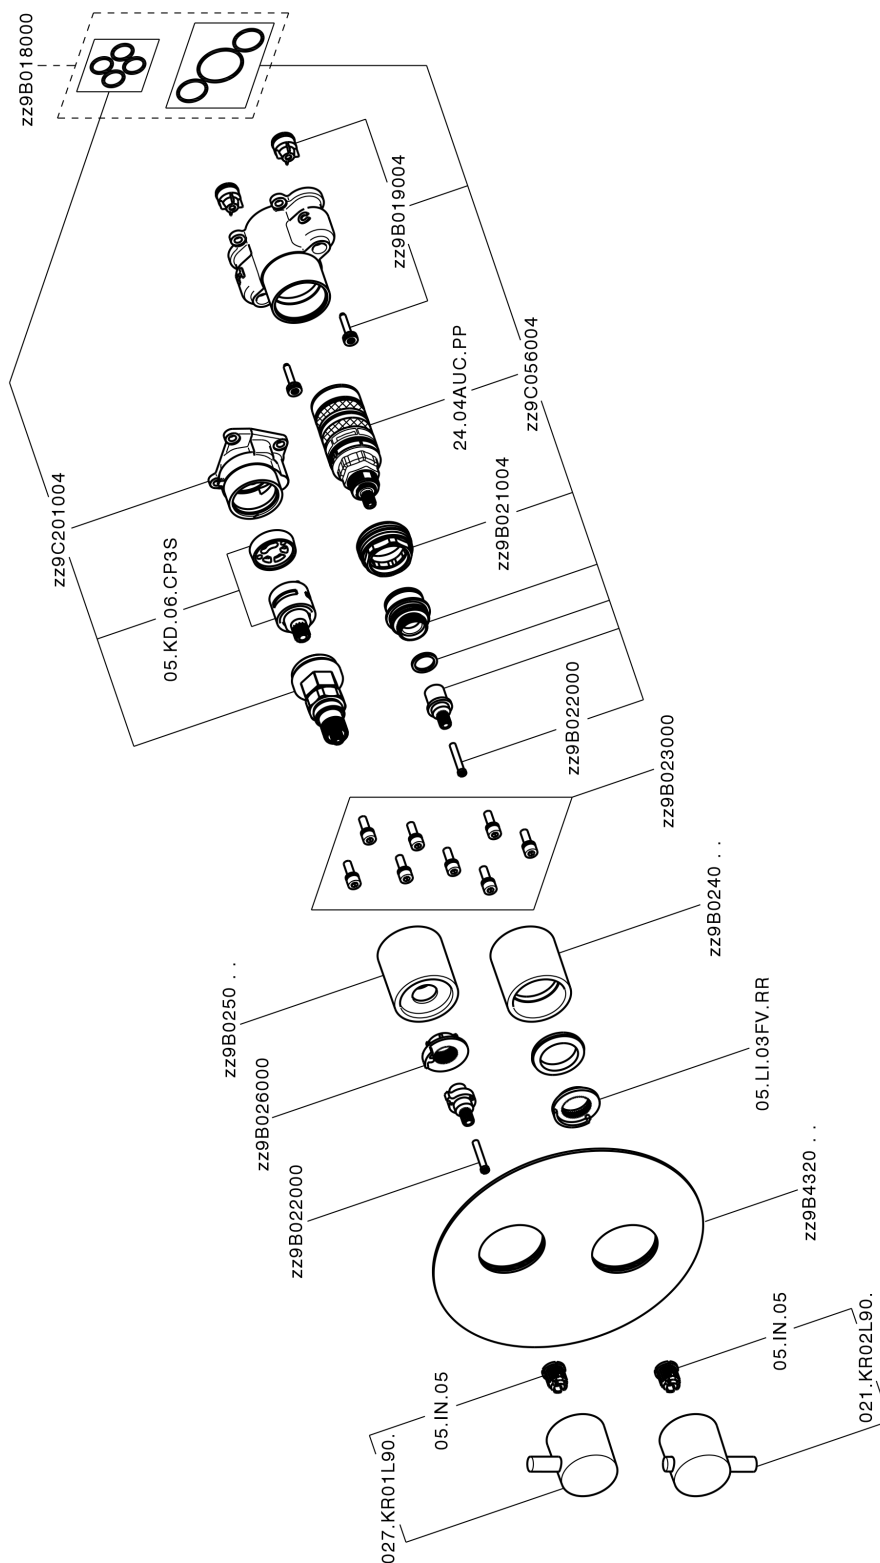

Exposed part for Thermostatic One Box Valve TRATTO EVO_TV0BT030

TV0BT030

<https://en.huberitalia.com/exposed-part-for-thermostatic-one-box-valve-tratto-evo-tv0bt030>

One Box Universal Concealed Part ONE BOX_ZB00B031

ZB00B031

<https://en.huberitalia.com/one-box-universal-concealed-part-one-box-zb00b031>

One Box Universal Concealed Part ONE BOX_ZB00B030

ZB00B030

<https://en.huberitalia.com/one-box-universal-concealed-part-one-box-zb00b030>

2024-11-15