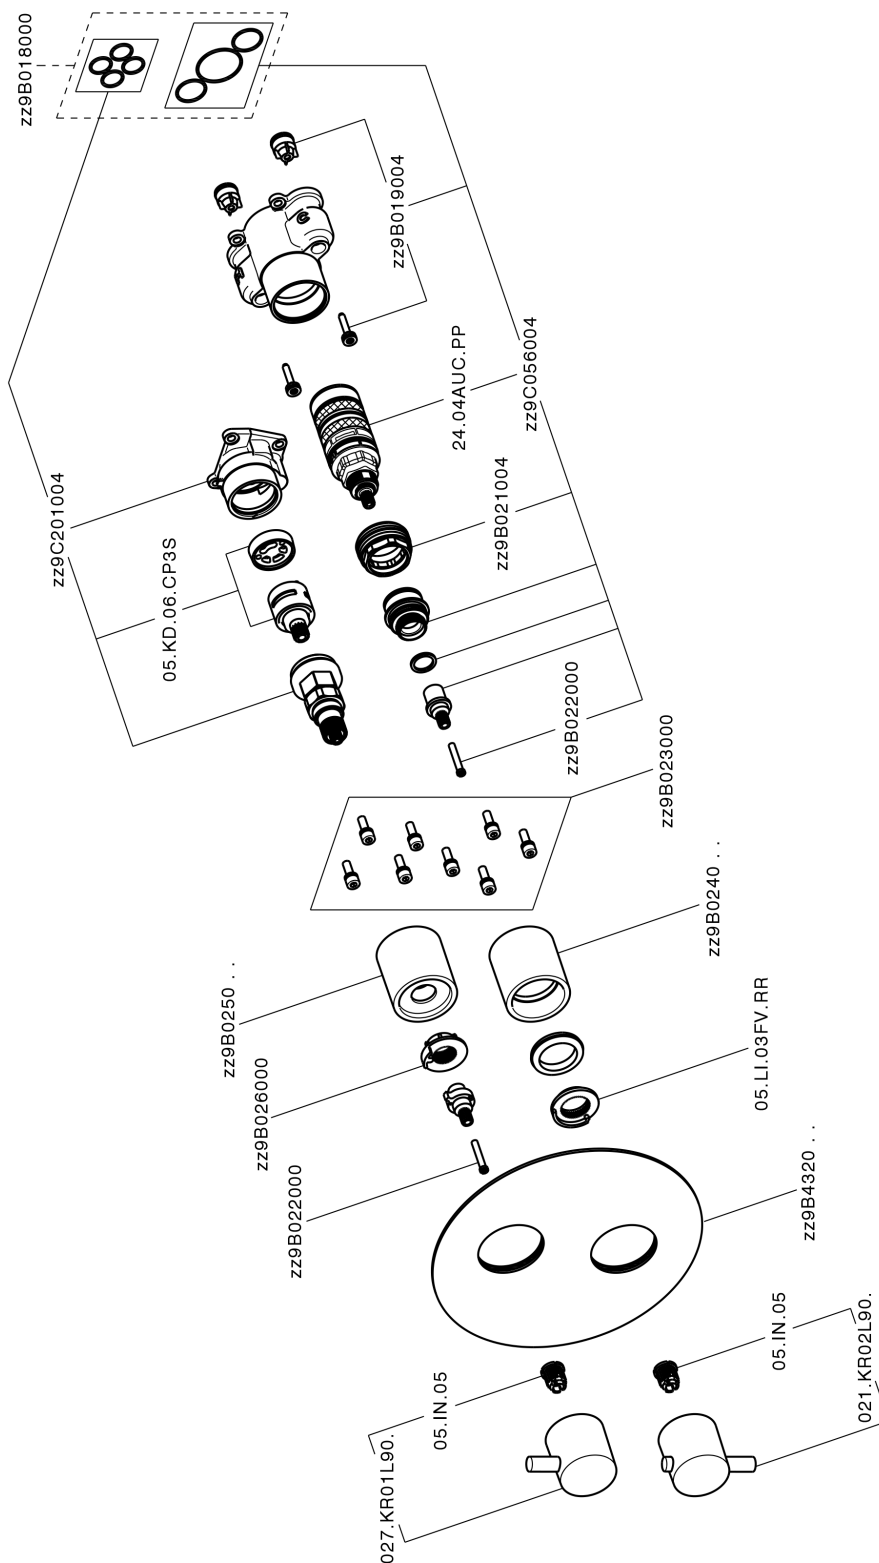

Exposed part for Thermostatic One Box Valve TRATTO EVO_TV0BT030

MODEL **TV0BT030**

Exposed part for Thermostatic One Box Valve, with 1-2-3 outlet devia stop, Minimum depth of installation: 67 mm, without concealed part, for items ZB00B030-ZB00B031

AVAILABLE FINISHINGS

CHARACTERISTICS

Cartridge Spare Parts **24.04A.PP**

8x20 Plus P Thermostatic Valve

Installation **Concealed**

Required concealed parts **ZB00B031**

ZB00B030

DeviaStop

The Huber Devia Stop technology allows to adjust the water flow and to direct it to the selected output point (overhead soaker, hand shower, etc).

Thermostatic

The Huber thermostatic is your personal water manager, helping you to handle, control and save water and energy.

Exposed part for Thermostatic One Box Valve TRATTO EVO_TV0BT030

TV0BT030

<https://en.huberitalia.com/exposed-part-for-thermostatic-one-box-valve-tratto-evo-tv0bt030>

One Box Universal Concealed Part ONE BOX_ZB00B031