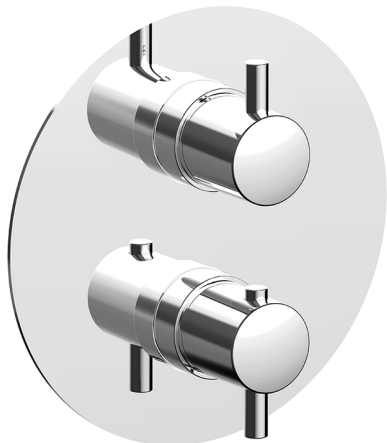

Exposed part for Thermostatic One Box Valve TRATTO EVO_TV0BT030

MODEL **TV0BT030**

Exposed part for Thermostatic One Box Valve, with 1-2-3 outlet devia stop, Minimum depth of installation: 67 mm, without concealed part, for items ZB00B030-ZB00B031

AVAILABLE FINISHINGS

CHARACTERISTICS

Cartridge Spare Parts **24.04A.PP**

8x20 Plus P Thermostatic Valve

Installation **Concealed**

Required concealed parts **ZB00B031**

ZB00B030

DeviaStop

The Huber Devia Stop technology allows to adjust the water flow and to direct it to the selected output point (overhead soaker, hand shower, etc).

Thermostatic

The Huber thermostatic is your personal water manager, helping you to handle, control and save water and energy.

Exposed part for Thermostatic One Box Valve TRATTO EVO_TV0BT030

TV0BT030

<https://en.huberitalia.com/exposed-part-for-thermostatic-one-box-valve-tratto-evo-tv0bt030>

One Box Universal Concealed Part ONE BOX_ZB00B031