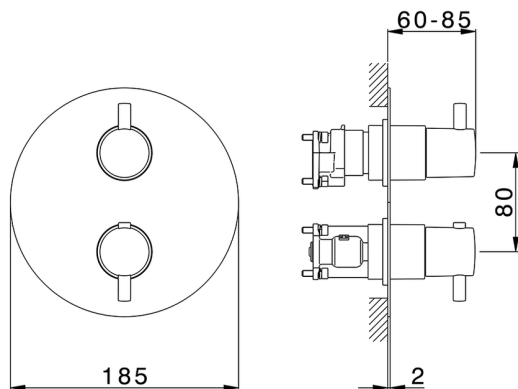

Exposed part for Thermostatic One Box Valve TRATTO EVO_TV0BT030

MODEL **TV0BT030**

Exposed part for Thermostatic One Box Valve, with 1-2-3 outlet devia stop, Minimum depth of installation: 67 mm, without concealed part, for items ZB00B030-ZB00B031

AVAILABLE FINISHINGS

CHARACTERISTICS

Cartridge Spare Parts **24.04A.PP**

8x20 Plus P Thermostatic Valve

Installation **Concealed**

Required concealed parts **ZB00B031**

ZB00B030

DeviaStop