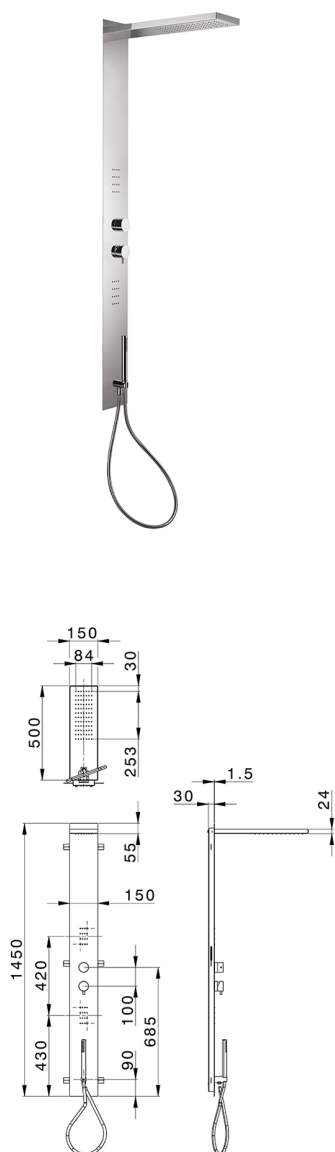

3-fonctions single lever shower panel COLUMNS_ZS105040

MODEL **ZS105040**

3-fonctions single lever shower panel, stainless steel AISI 304 shower panel, 3 outlet deviator cartridge, handshower holder with wall elbow, 23 mm Brass One Spray handshower, 2 front body jets, 150x500 thick 24mm Inox rectangular showerhead, rain function, 150 cm PVC Flexible Hose

AVAILABLE FINISHINGS

-  **40** 40 Matt Black
-  **4Q** 4Q Matt White
-  **D1** D1 Brushed Inox
-  **D2** D2 Polished Inox

CHARACTERISTICS

Cartridge Spare Parts **ZZ99751000**

35 mm Cartridge

2024-10-22