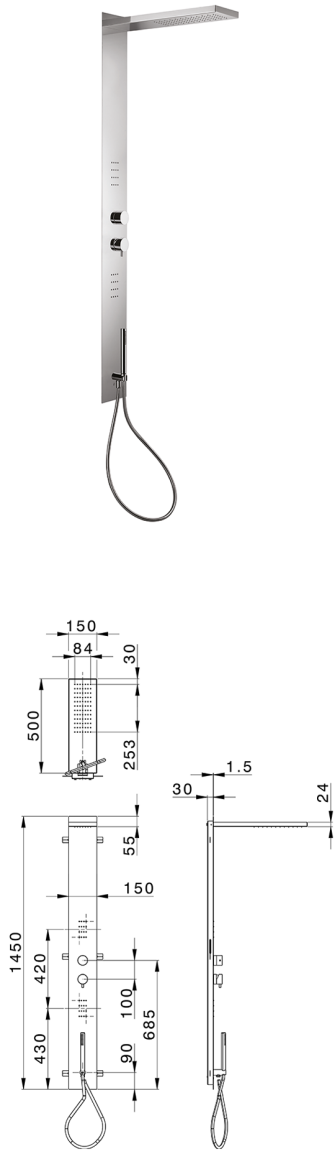

## 3-fonctions single lever shower panel COLUMNS\_ZS105040

MODEL **ZS105040**

3-fonctions single lever shower panel, stainless steel  
 AISI 304 shower panel, 3 outlet deviator cartridge, handshower holder with wall elbow, 23 mm  
 Brass One Spray handshower, 2 front body jets, 150x500 thick 24mm Inox rectangular  
 showerhead, rain function, 150 cm PVC Flexible Hose

### AVAILABLE FINISHINGS

-  **40** 40 Matt Black
-  **4Q** 4Q Matt White
-  **D1** D1 Brushed Inox
-  **D2** D2 Polished Inox

### CHARACTERISTICS

Cartridge Spare Parts **ZZ99751000**

**35 mm Cartridge**

2024-10-22