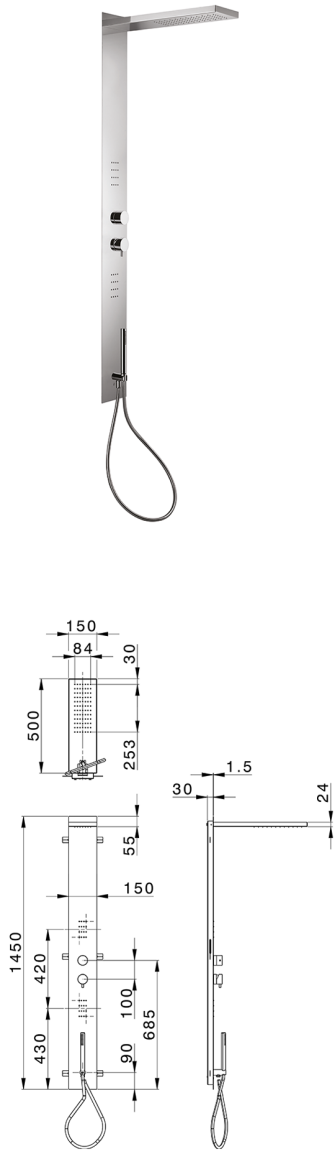

3-fonctions single lever shower panel COLUMNS_ZS105040

MODEL **ZS105040**

3-fonctions single lever shower panel, stainless steel
 AISI 304 shower panel, 3 outlet deviator cartridge, handshower holder with wall elbow, 23 mm
 Brass One Spray handshower, 2 front body jets, 150x500 thick 24mm Inox rectangular
 showerhead, rain function, 150 cm PVC Flexible Hose

AVAILABLE FINISHINGS

-  **40** 40 Matt Black
-  **4Q** 4Q Matt White
-  **D1** D1 Brushed Inox
-  **D2** D2 Polished Inox

CHARACTERISTICS

Cartridge Spare Parts **ZZ99751000**

35 mm Cartridge

2024-10-22