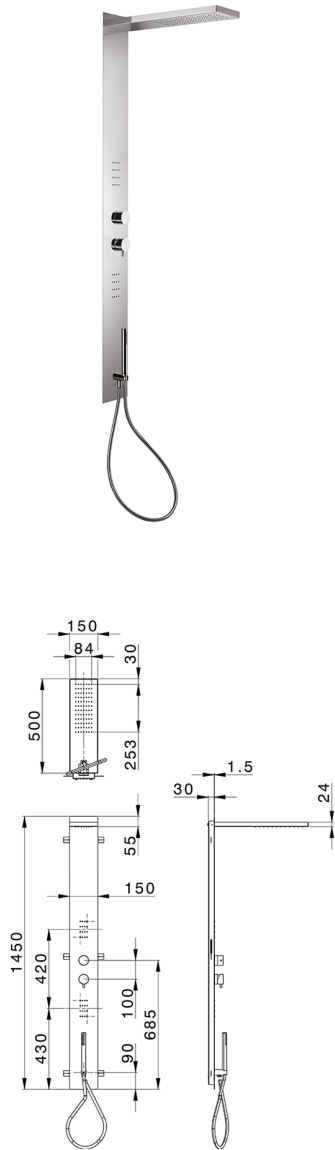

3-fonctions single lever shower panel COLUMNS_ZS105040

MODEL **ZS105040**

3-fonctions single lever shower panel, stainless steel
 AISI 304 shower panel, 3 outlet deviator cartridge, handshower holder with wall elbow, 23 mm
 Brass One Spray handshower, 2 front body jets, 150x500 thick 24mm Inox rectangular
 showerhead, rain function, 150 cm PVC Flexible Hose

AVAILABLE FINISHINGS

-  **40** 40 Matt Black
-  **4Q** 4Q Matt White
-  **D1** D1 Brushed Inox
-  **D2** D2 Polished Inox

CHARACTERISTICS

Cartridge Spare Parts **ZZ99751000**

35 mm Cartridge

2024-10-22