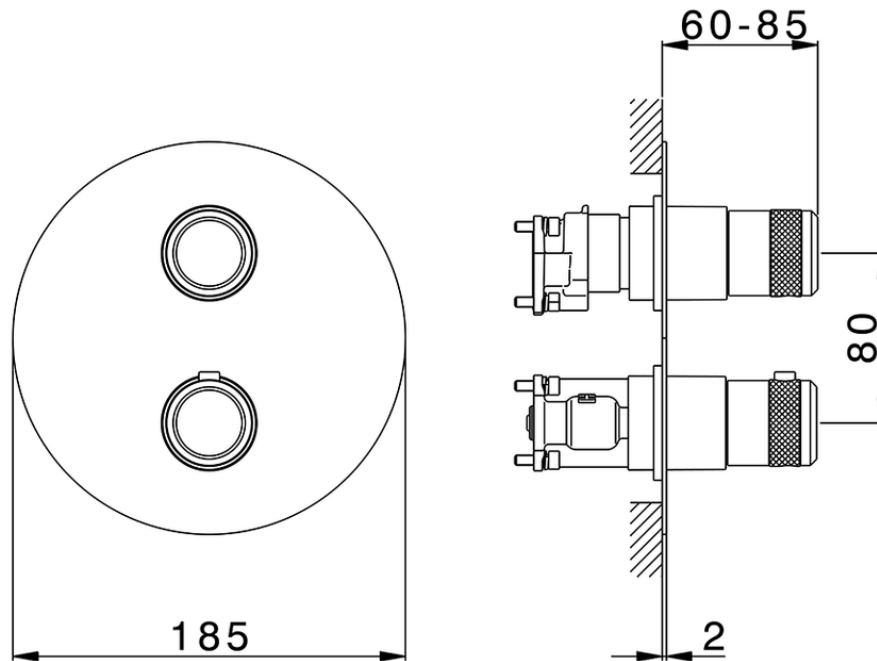

## Exposed part for Thermostatic One Box Valve CHRONOS\_CR0BT030

CR0BT030

<https://en.huberitalia.com/exposed-part-for-thermostatic-one-box-valve-chronos-cr0bt030>

ZB00B031

<https://en.huberitalia.com/one-box-universal-concealed-part-one-box-zb00b031>