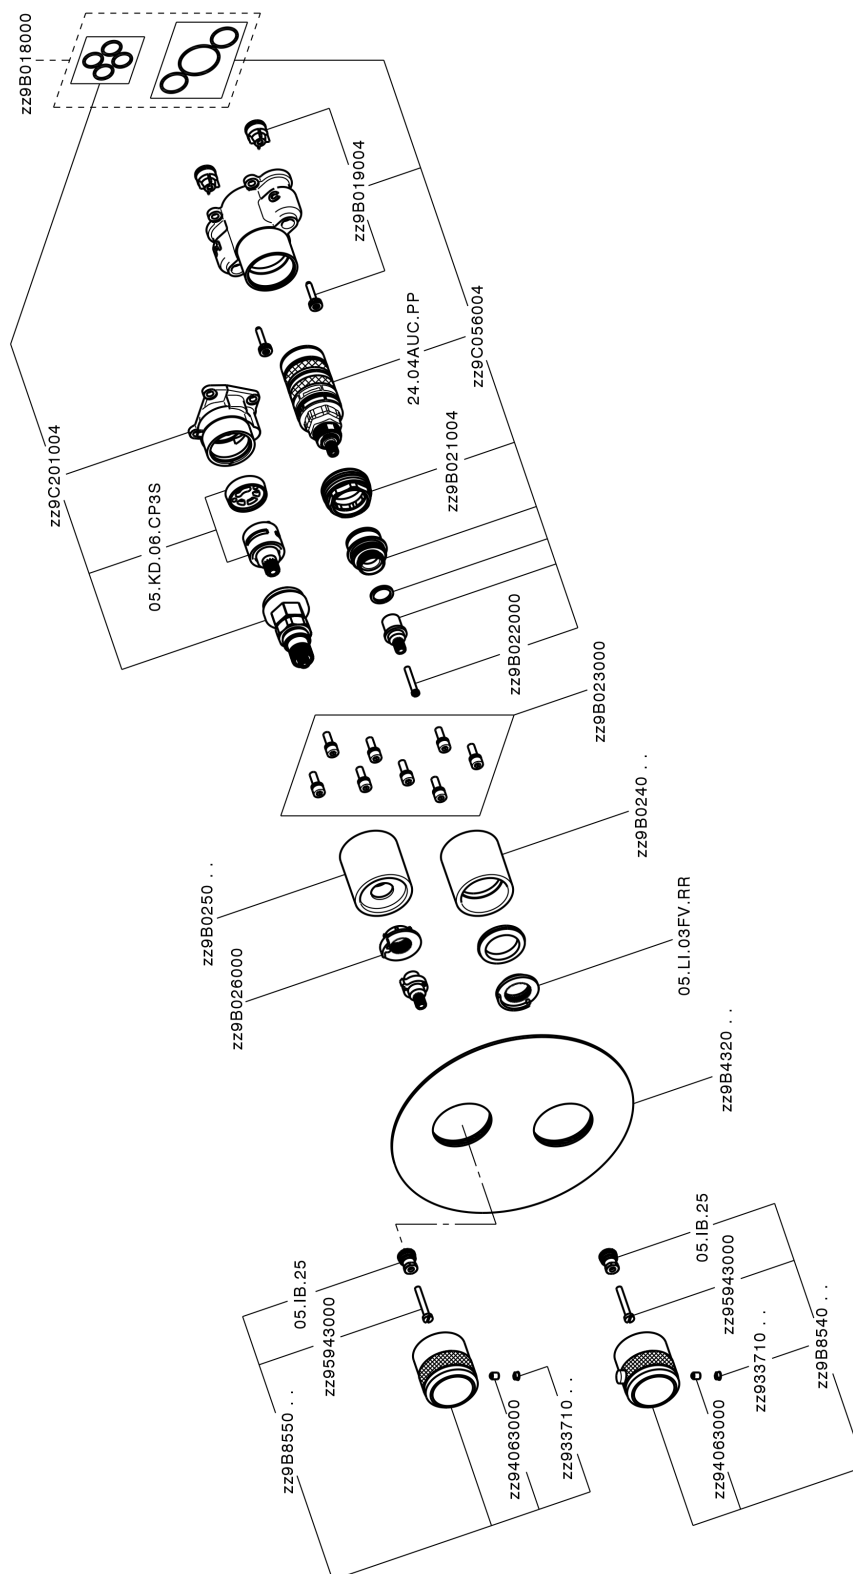

Exposed part for Thermostatic One Box Valve CHRONOS_CR0BT030

CR0BT030

<https://en.huberitalia.com/exposed-part-for-thermostatic-one-box-valve-chronos-cr0bt030>

One Box Universal Concealed Part ONE BOX_ZB00B031

ZB00B031

<https://en.huberitalia.com/one-box-universal-concealed-part-one-box-zb00b031>

One Box Universal Concealed Part ONE BOX_ZB00B030

ZB00B030

<https://en.huberitalia.com/one-box-universal-concealed-part-one-box-zb00b030>