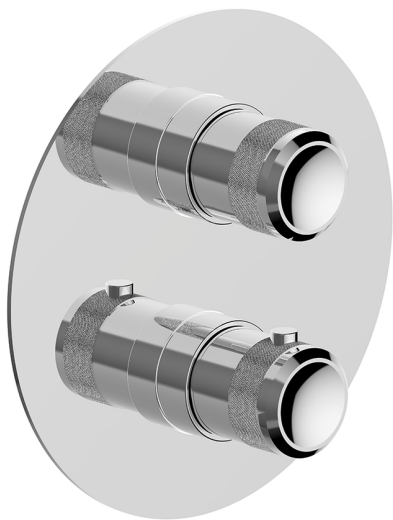

## Exposed part for Thermostatic One Box Valve CHRONOS\_CR0BT030

MODEL **CR0BT030**

Exposed part for Thermostatic One Box Valve, with 1-2-3 outlet deviasstop, Minimum depth of installation: 67 mm, without concealed part, for items ZB00B030-ZB00B031

### CHARACTERISTICS

Cartridge Spare Parts **24.04A.PP**

**8x20 Plus P Thermostatic Valve**

Installation **Concealed**

Required concealed parts **ZB00B031**

**ZB00B030**

### DeviaStop

The Huber Devia Stop technology allows to adjust the water flow and to direct it to the selected output point (overhead soaker, hand shower, etc).