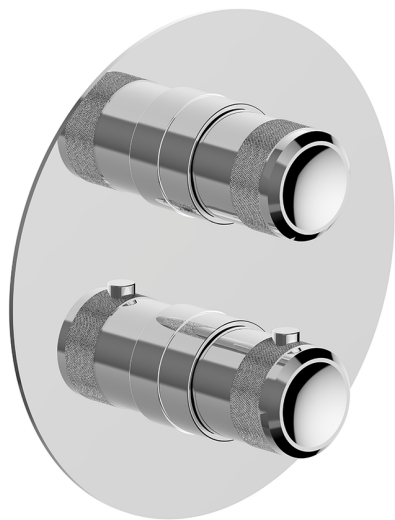

Exposed part for Thermostatic One Box Valve CHRONOS_CR0BT030

MODEL **CR0BT030**

Exposed part for Thermostatic One Box Valve, with 1-2-3 outlet devia stop, Minimum depth of installation: 67 mm, without concealed part, for items ZB00B030-ZB00B031

AVAILABLE FINISHINGS

CHARACTERISTICS

Cartridge Spare Parts **24.04A.PP**

8x20 Plus P Thermostatic Valve

Installation **Concealed**

Required concealed parts **ZB00B031**

ZB00B030

DeviaStop

The Huber Devia Stop technology allows to adjust the water flow and to direct it to the selected output point (overhead soaker, hand shower, etc).

Thermostatic

The Huber thermostatic is your personal water manager, helping you to handle, control and save water and energy.

Exposed part for Thermostatic One Box Valve CHRONOS_CR0BT030

CR0BT030

<https://en.huberitalia.com/exposed-part-for-thermostatic-one-box-valve-chronos-cr0bt030>

One Box Universal Concealed Part ONE BOX_ZB00B031