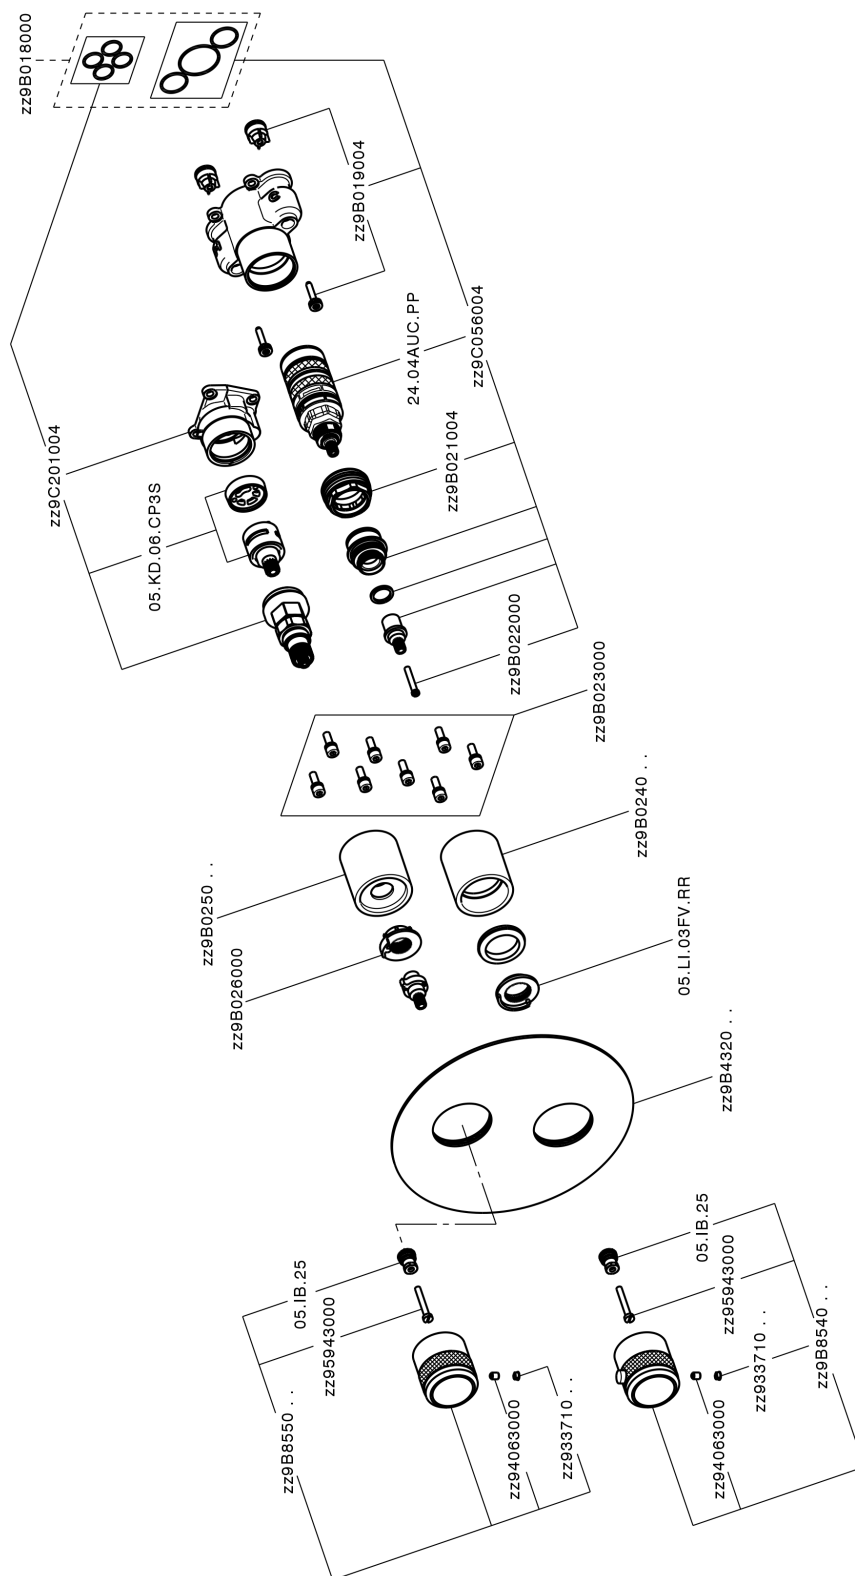

Exposed part for Thermostatic One Box Valve CHRONOS_CR0BT030

MODEL **CR0BT030**

Exposed part for Thermostatic One Box Valve, with 1-2-3 outlet devia stop, Minimum depth of installation: 67 mm, without concealed part, for items ZB00B030-ZB00B031

AVAILABLE FINISHINGS

-  **21** 21 Chrome
-  **2F** 2F Brushed Nickel
-  **2Q** 2Q Black Titanium

CHARACTERISTICS

Cartridge Spare Parts **24.04A.PP**

8x20 Plus P Thermostatic Valve

Installation **Concealed**

Required concealed parts **ZB00B031**

ZB00B030

DeviaStop

The Huber Devia Stop technology allows to adjust the water flow and to direct it to the selected output point (overhead soaker, hand shower, etc).

Thermostatic

The Huber thermostatic is your personal water manager, helping you to handle, control and save water and energy.

Exposed part for Thermostatic One Box Valve CHRONOS_CR0BT030

CR0BT030

<https://en.huberitalia.com/exposed-part-for-thermostatic-one-box-valve-chronos-cr0bt030>