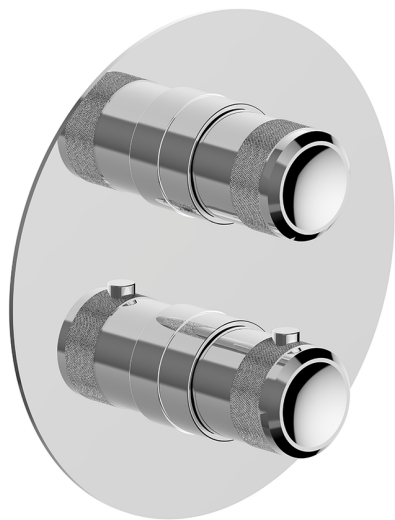

## Exposed part for Thermostatic One Box Valve CHRONOS\_CR0BT030

MODEL **CR0BT030**

Exposed part for Thermostatic One Box Valve, with 1-2-3 outlet devia stop, Minimum depth of installation: 67 mm, without concealed part, for items ZB00B030-ZB00B031

### CHARACTERISTICS

Cartridge Spare Parts **24.04A.PP**

**8x20 Plus P Thermostatic Valve**

Installation **Concealed**

Required concealed parts **ZB00B031**

**ZB00B030**

### DeviaStop

The Huber Devia Stop technology allows to adjust the water flow and to direct it to the selected output point (overhead soaker, hand shower, etc).