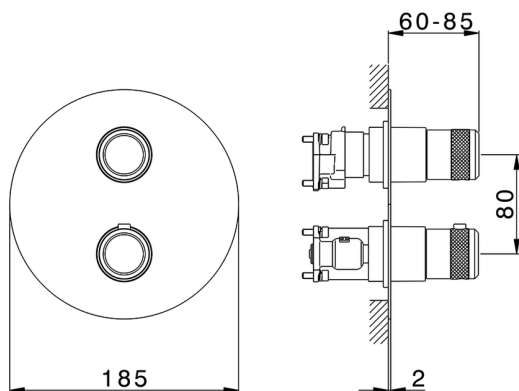

### CHARACTERISTICS

Cartridge Spare Parts **24.04A.PP**

**8x20 Plus P Thermostatic Valve**

Installation **Concealed**

Required concealed parts **ZB00B031**

**ZB00B030**