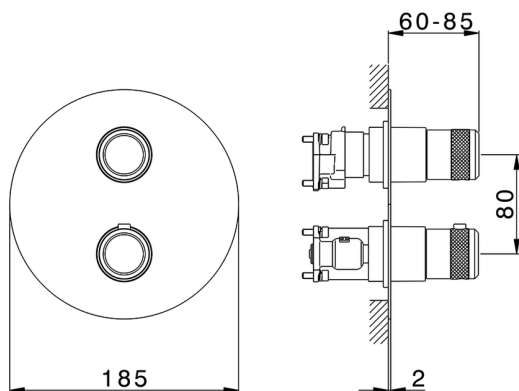

Exposed part for Thermostatic One Box Valve CHRONOS_CR0BT030

MODEL **CR0BT030**

Exposed part for Thermostatic One Box Valve, with 1-2-3 outlet devia stop, Minimum depth of installation: 67 mm, without concealed part, for items ZB00B030-ZB00B031

AVAILABLE FINISHINGS

CHARACTERISTICS

Cartridge Spare Parts **24.04A.PP**

8x20 Plus P Thermostatic Valve

Installation **Concealed**

Required concealed parts **ZB00B031**

ZB00B030

DeviaStop