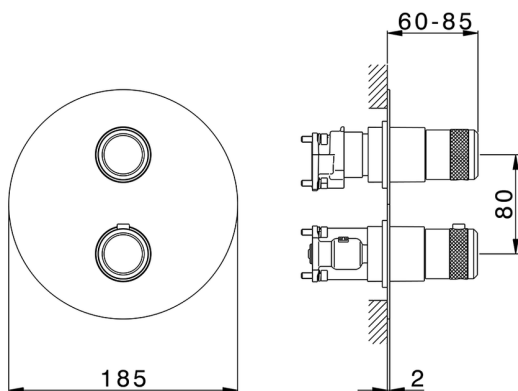

### CHARACTERISTICS

Cartridge Spare Parts **24.04A.PP**

**8x20 Plus P Thermostatic Valve**

Installation **Concealed**

Required concealed parts **ZB00B031**

**ZB00B030**