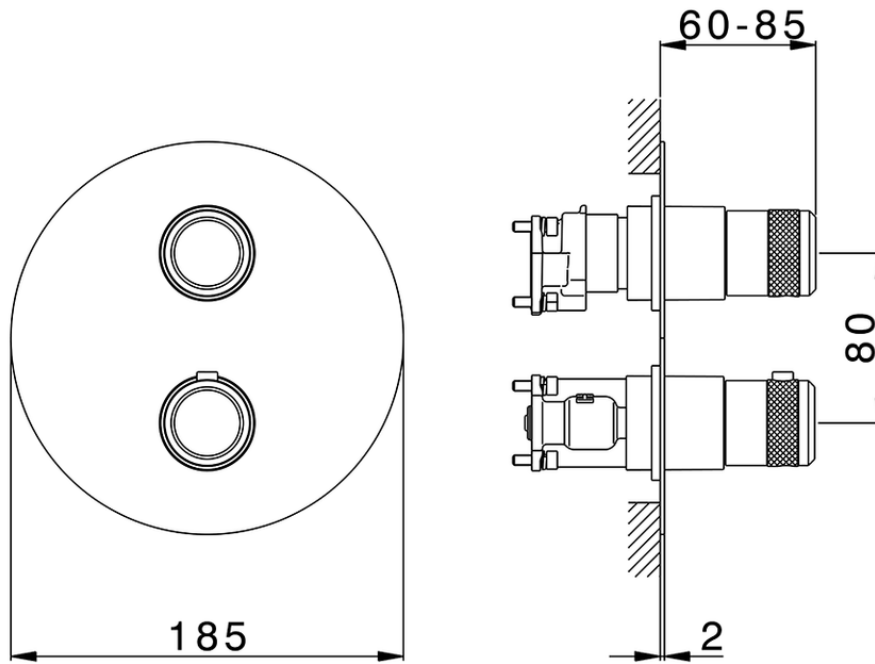

Exposed part for Thermostatic One Box Valve CHRONOS_CR0BT030

CR0BT030

<https://en.huberitalia.com/exposed-part-for-thermostatic-one-box-valve-chronos-cr0bt030>

ZB00B031

<https://en.huberitalia.com/one-box-universal-concealed-part-one-box-zb00b031>