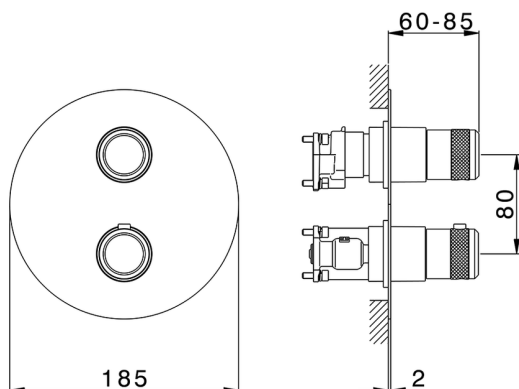

### CHARACTERISTICS

Cartridge Spare Parts **24.04A.PP**

**8x20 Plus P Thermostatic Valve**

Installation **Concealed**

Required concealed parts **ZB00B031**

**ZB00B030**