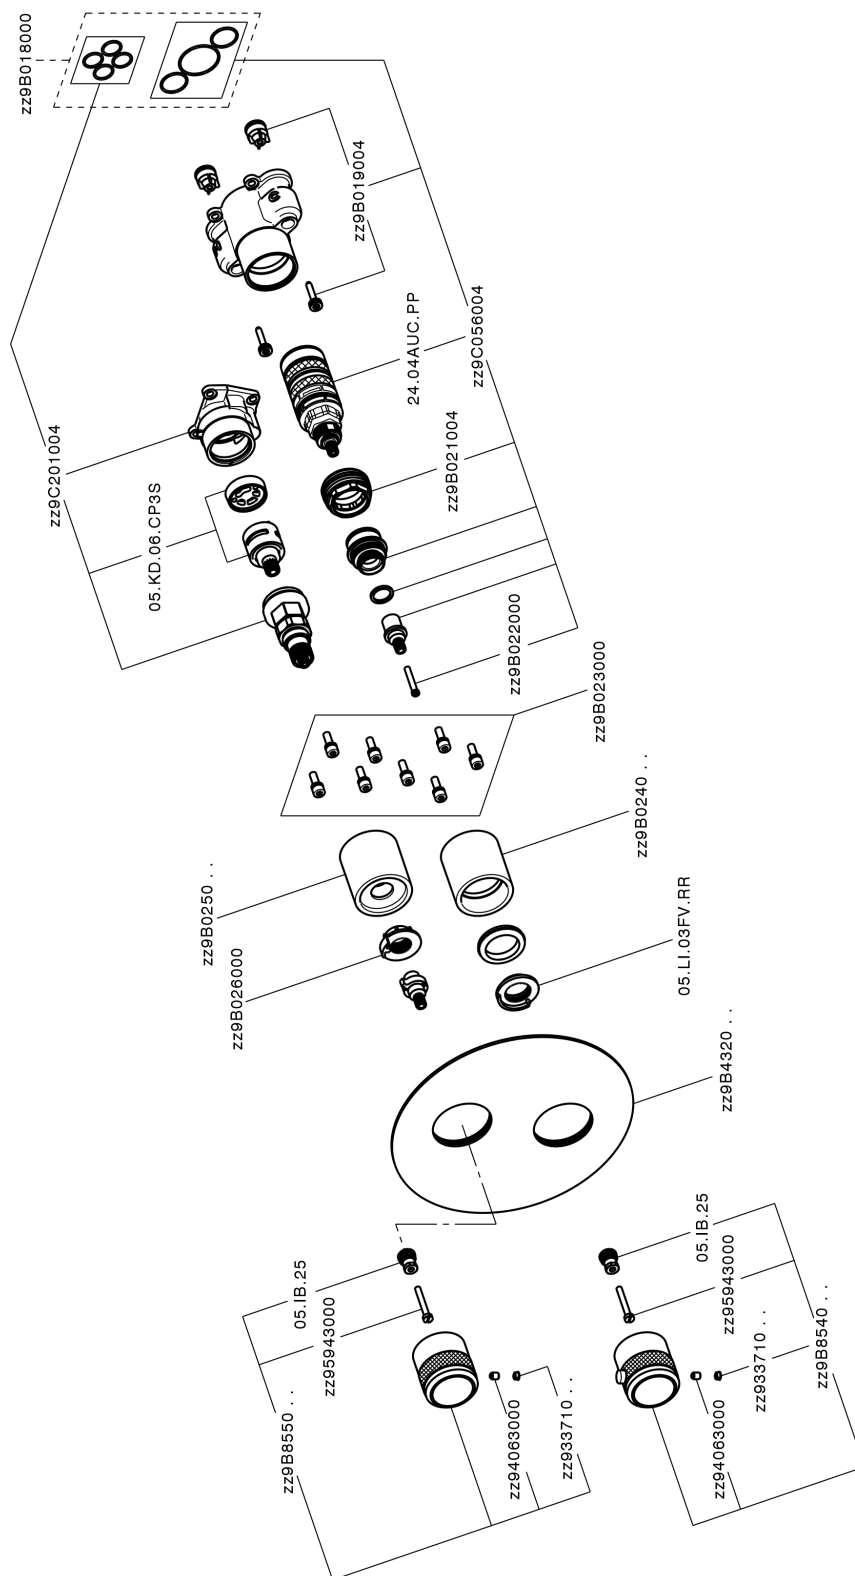

## Exposed part for Thermostatic One Box Valve CHRONOS\_CR0BT030

CR0BT030

<https://en.huberitalia.com/exposed-part-for-thermostatic-one-box-valve-chronos-cr0bt030>

## One Box Universal Concealed Part ONE BOX\_ZB00B031

ZB00B031

<https://en.huberitalia.com/one-box-universal-concealed-part-one-box-zb00b031>