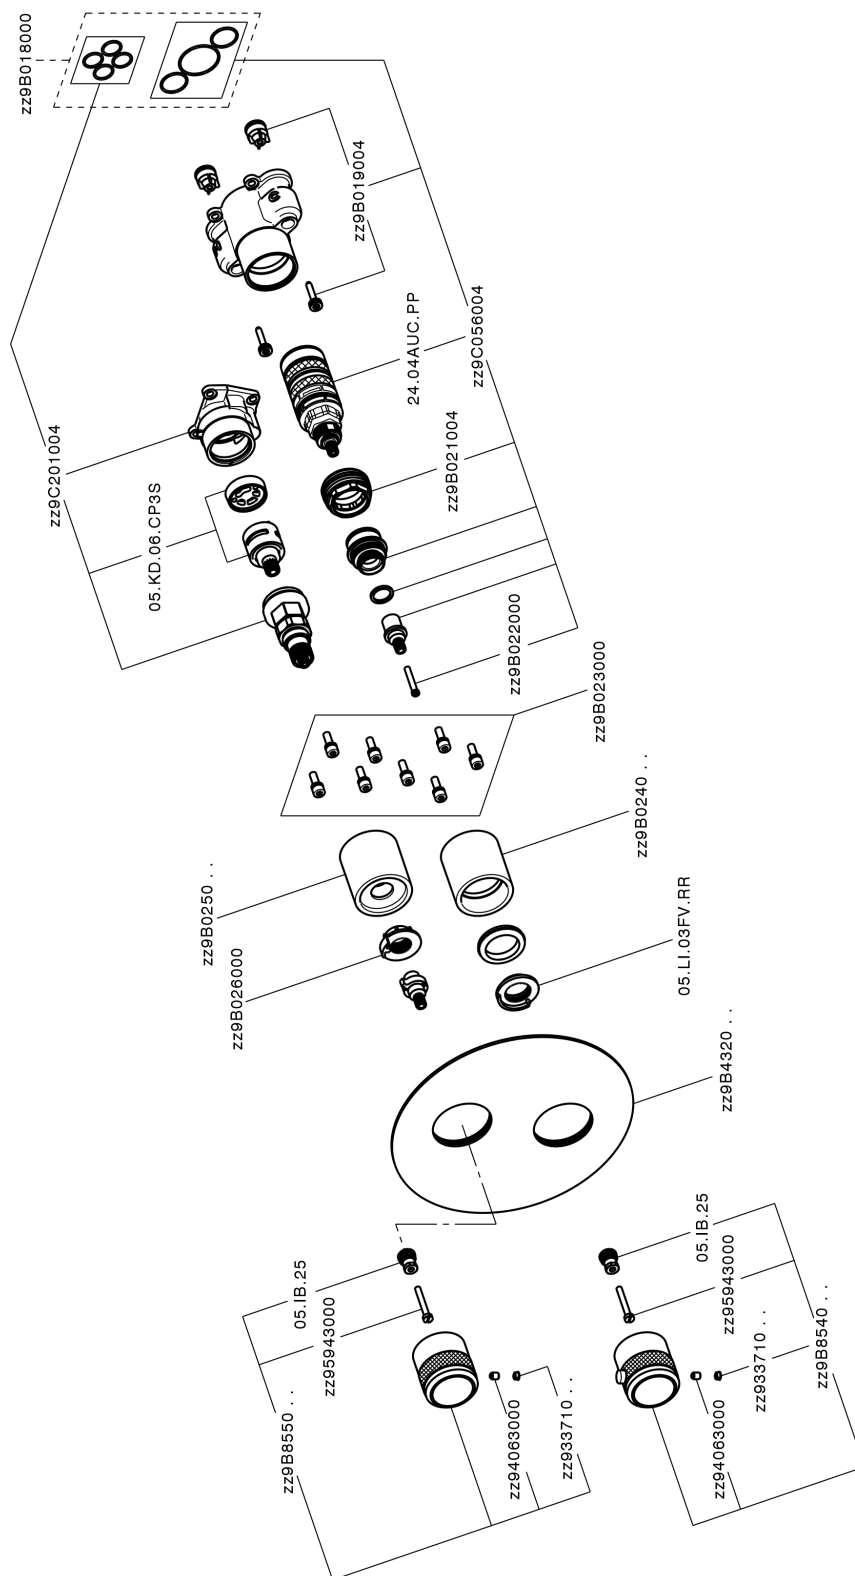

Exposed part for Thermostatic One Box Valve CHRONOS_CR0BT030

CR0BT030

<https://en.huberitalia.com/exposed-part-for-thermostatic-one-box-valve-chronos-cr0bt030>

One Box Universal Concealed Part ONE BOX_ZB00B031

ZB00B031

<https://en.huberitalia.com/one-box-universal-concealed-part-one-box-zb00b031>

One Box Universal Concealed Part ONE BOX_ZB00B030

ZB00B030

<https://en.huberitalia.com/one-box-universal-concealed-part-one-box-zb00b030>