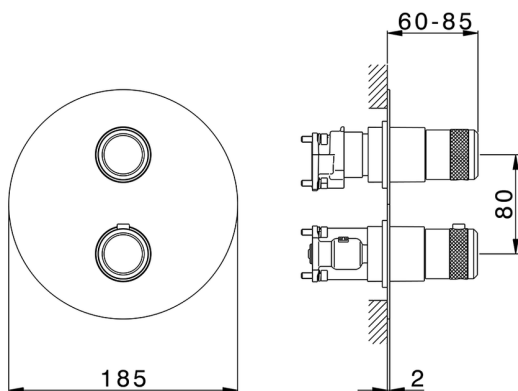

Exposed part for Thermostatic One Box Valve CHRONOS_CR0BT030

MODEL **CR0BT030**

Exposed part for Thermostatic One Box Valve, with 1-2-3 outlet devia stop, Minimum depth of installation: 67 mm, without concealed part, for items ZB00B030-ZB00B031

AVAILABLE FINISHINGS

-  **21** 21 Chrome
-  **2F** 2F Brushed Nickel
-  **2Q** 2Q Black Titanium

CHARACTERISTICS

- Cartridge Spare Parts **24.04A.PP**
- 8x20 Plus P Thermostatic Valve**
- Installation **Concealed**
- Required concealed parts **ZB00B031**
ZB00B030