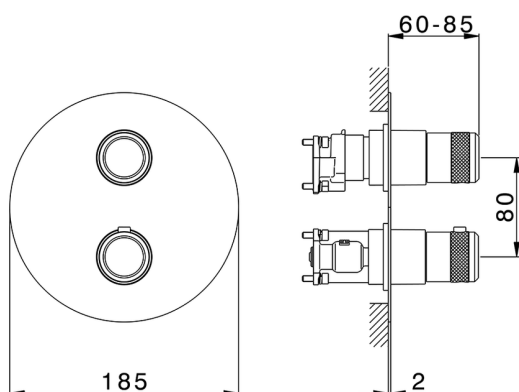

### CHARACTERISTICS

Cartridge Spare Parts **24.04A.PP**

**8x20 Plus P Thermostatic Valve**

Installation **Concealed**

Required concealed parts **ZB00B031**

**ZB00B030**