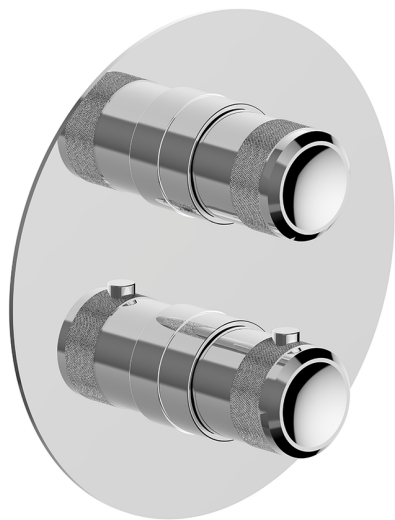

Exposed part for Thermostatic One Box Valve CHRONOS_CR0BT030

MODEL **CR0BT030**

Exposed part for Thermostatic One Box Valve, with 1-2-3 outlet devia stop, Minimum depth of installation: 67 mm, without concealed part, for items ZB00B030-ZB00B031

AVAILABLE FINISHINGS

-  **21** 21 Chrome
-  **2F** 2F Brushed Nickel
-  **2Q** 2Q Black Titanium

CHARACTERISTICS

- Cartridge Spare Parts **24.04A.PP**
- 8x20 Plus P Thermostatic Valve**
- Installation **Concealed**
- Required concealed parts **ZB00B031**
ZB00B030

DeviaStop

The Huber Devia Stop technology allows to adjust the water flow and to direct it to the selected output point (overhead soaker, hand shower, etc).

Thermostatic

The Huber thermostatic is your personal water manager, helping you to handle, control and save water and energy.

Exposed part for Thermostatic One Box Valve CHRONOS_CR0BT030

CR0BT030

<https://en.huberitalia.com/exposed-part-for-thermostatic-one-box-valve-chronos-cr0bt030>

One Box Universal Concealed Part ONE BOX_ZB00B031